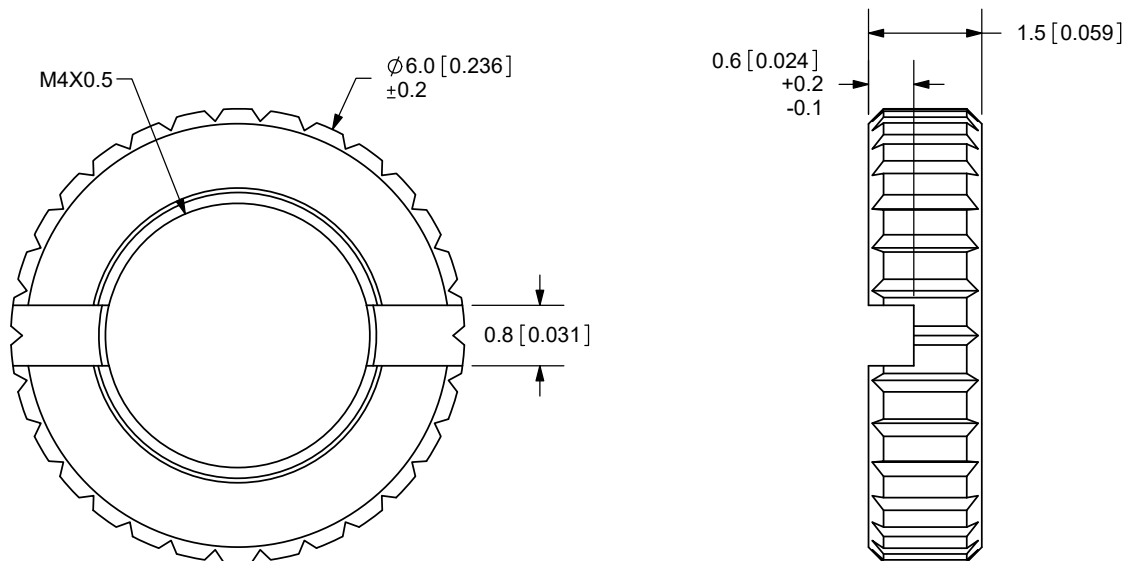

Additional Resources: [Product Page](#)

REV.	DESCRIPTION	DATE
A	NEW DRAWING	11/11/2009
B	LOGO, BRAND UPDATE	10/28/2022
C	CUI DEVICES REBRANDED TO SAME SKY	09/12/2024

TOLERANCE:
 $\pm 0.1\text{mm}$ UNLESS OTHERWISE
 SPECIFIED

same sky

6405 SW Rosewood St, Suite C
 Lake Oswego, OR 97035
 Phone: 877-323-3576

Website: www.sameskydevices.com

TITLE: M4X0.5 NUT		REV: C
PART NO. 2.5mm-nut-e		UNITS: MM [INCHES]
DRAWN BY: RDS	APPROVED BY:	SCALE: 10:1