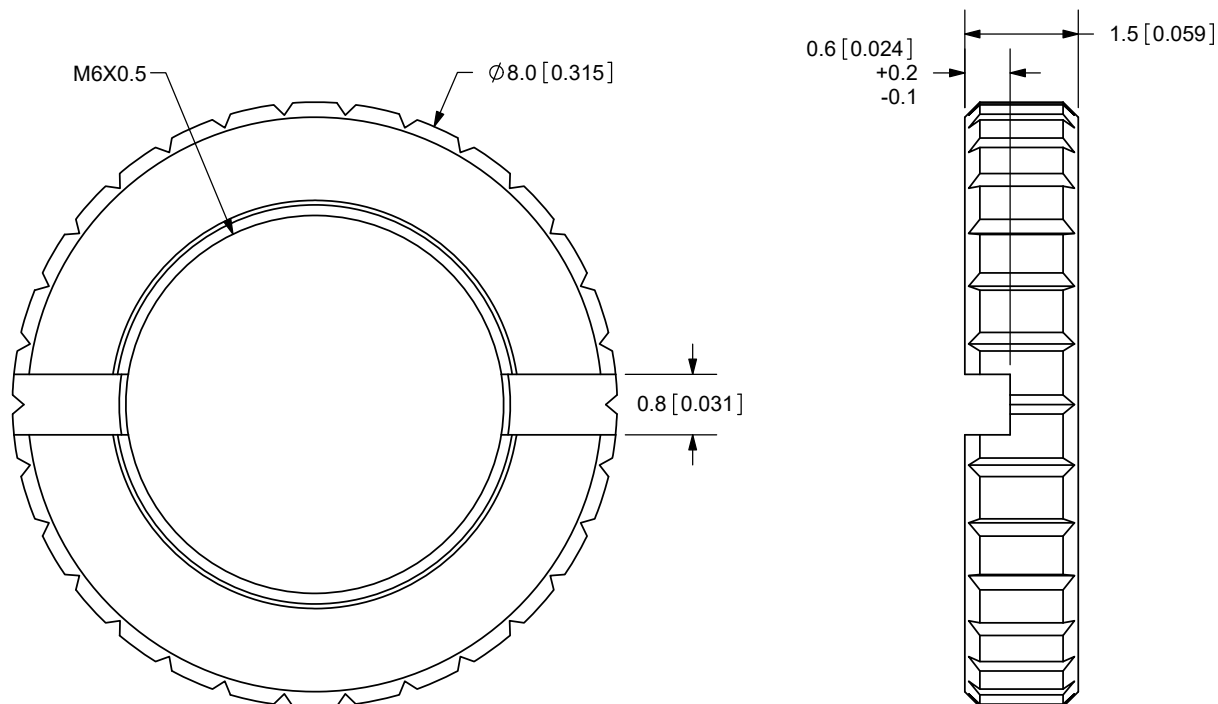

Additional Resources: [Product Page](#)

REV.	DESCRIPTION	DATE
A	NEW DRAWING	11/11/2009
B	LOGO, BRAND UPDATE	10/28/2022
C	CUI DEVICES REBRANDED TO SAME SKY	09/12/2024

TOLERANCE:
 ± 0.1 mm UNLESS OTHERWISE
 SPECIFIED

same sky

6405 SW Rosewood St, Suite C
 Lake Oswego, OR 97035
 Phone: 877-323-3576

Website: www.sameskydevices.com

TITLE: M6X0.5 NUT		REV: C
PART NO. 3.5mm-nut-e	UNITS: MM [INCHES]	
DRAWN BY: RDS	APPROVED BY:	SCALE: 10:1