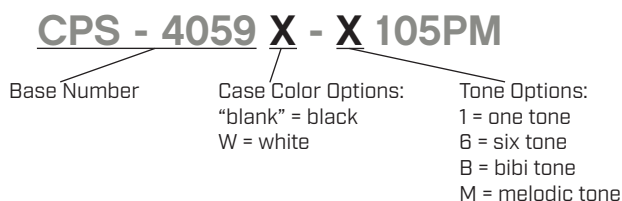

PART NUMBER KEY