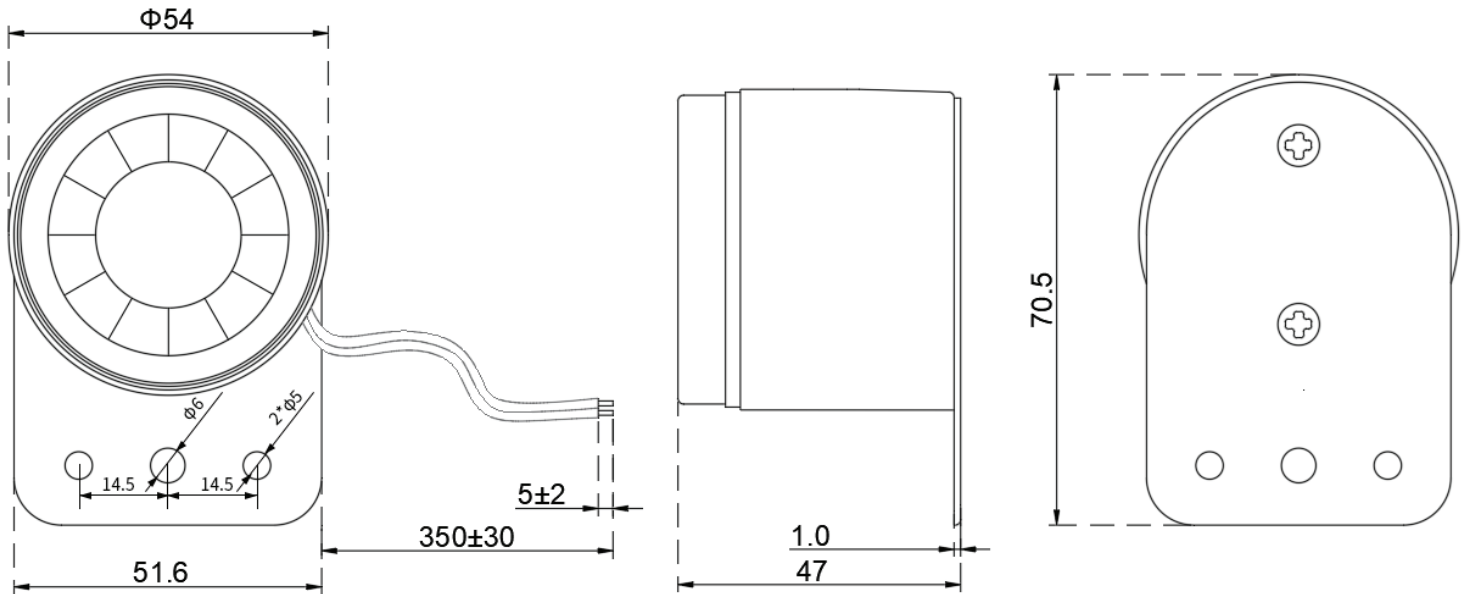

**SERIES:** CPS-5447X-1105PM | **DESCRIPTION:** SIREN**FEATURES**

- black or white case color
- 103 dB @ 1 m

**SPECIFICATIONS**

parameter	conditions/description	min	typ	max	units
rated voltage			12		Vdc
operating voltage		6		15	Vdc
current consumption	at rated voltage			130	mA
sound pressure level	at 1 m, rated voltage	103			dB
tone	one tone				
dimensions	54 x 47 x 70.5				mm
weight			77		g
material	ABS (black or white models)				
terminal	wire leads				
operating temperature	for 10 minutes	-10		65	°C
storage temperature		-20		60	°C
RoHS	yes				
IP level	IP44				

PART NUMBER KEY**CPS - 5447 X - 1105PM**

Base Number

Case Color Options:
"blank" = black
W = white

MECHANICAL DRAWING

units: mm
tolerance: ± 3 mm

wire: UL 1007, 24 AWG

REVISION HISTORY

rev.	description	date
1.0	initial release	11/09/2023
1.01	CUI Devices rebranded to Same Sky	09/11/2024