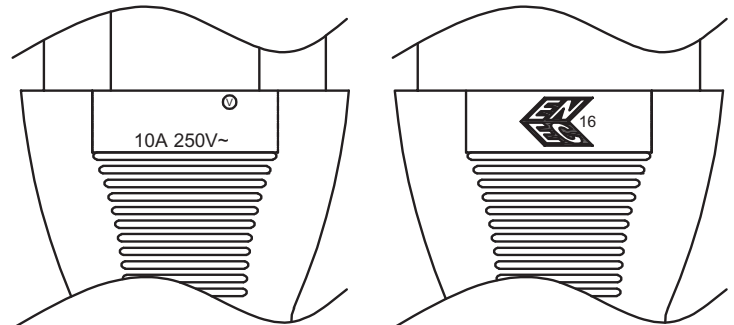

MODEL: AC-C13 UK | **DESCRIPTION:** 3 PRONG AC CORD, UNITED KINGDOM

MECHANICAL DRAWING

units: mm

WIRING COLOR:

E: Yellow/Green
N: Blue
L: Brown

REVISION HISTORY

rev.	description	date
1.0	initial release	06/12/2012
1.01	updated safeties	12/21/2017
1.02	plug body housing changed	06/24/2019
1.03	plug and connector update, safety marking placement update	09/17/2019
1.04	brand update	02/14/2020
1.05	updated datasheet	05/05/2020
1.05	logo, datasheet style update	10/25/2022
1.06	CUI Devices rebranded to Same Sky	09/12/2024