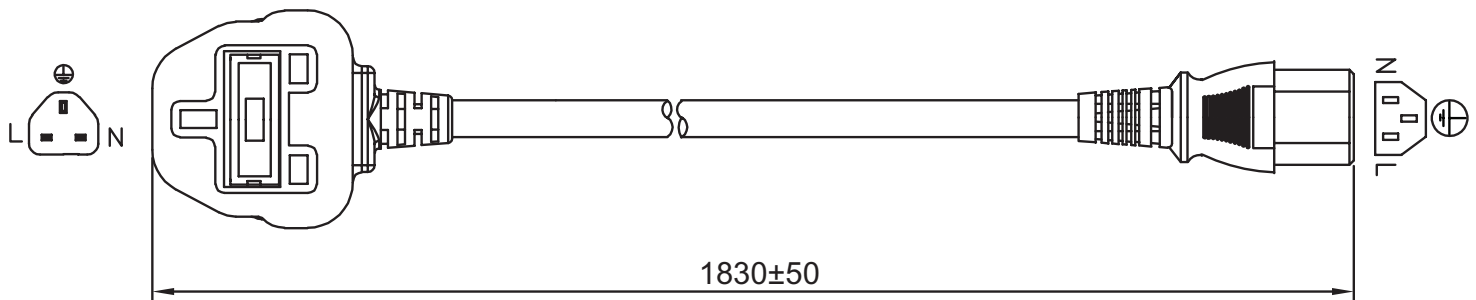

MODEL: AC-C13 UK | **DESCRIPTION:** 3 PRONG AC CORD, UNITED KINGDOM

MECHANICAL DRAWING

units: mm

WIRING COLOR:

E: Yellow/Green
N: Blue
L: Brown

REVISION HISTORY

rev.	description	date
1.0	initial release	06/12/2012
1.01	updated safeties	12/21/2017
1.02	plug body housing changed	06/24/2019
1.03	plug and connector update, safety marking placement update	09/17/2019
1.04	brand update	02/14/2020
1.05	updated datasheet	05/05/2020
1.05	logo, datasheet style update	10/25/2022
1.06	CUI Devices rebranded to Same Sky	09/12/2024