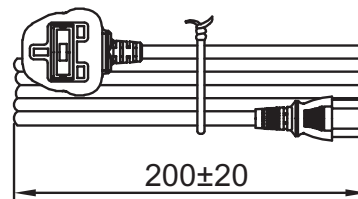

MODEL: AC-C13 UK | **DESCRIPTION:** 3 PRONG AC CORD, UNITED KINGDOM

MECHANICAL DRAWING

units: mm

WIRING COLOR:

E: Yellow/Green
N: Blue
L: Brown

REVISION HISTORY

rev.	description	date
1.0	initial release	06/12/2012
1.01	updated safeties	12/21/2017
1.02	plug body housing changed	06/24/2019
1.03	plug and connector update, safety marking placement update	09/17/2019
1.04	brand update	02/14/2020
1.05	updated datasheet	05/05/2020
1.05	logo, datasheet style update	10/25/2022
1.06	CUI Devices rebranded to Same Sky	09/12/2024