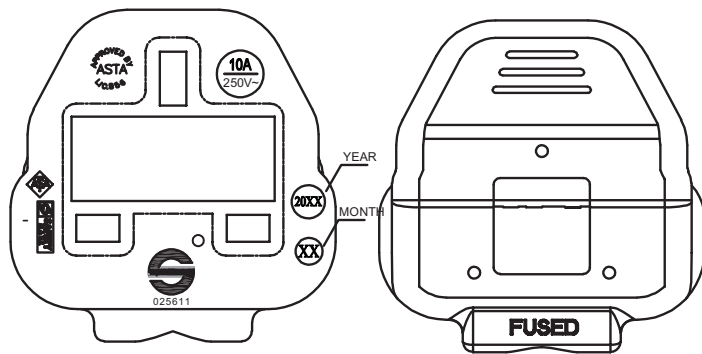

MODEL: AC-C13 UK | **DESCRIPTION:** 3 PRONG AC CORD, UNITED KINGDOM

MECHANICAL DRAWING

units: mm

WIRING COLOR:

E: Yellow/Green
N: Blue
L: Brown

REVISION HISTORY

rev.	description	date
1.0	initial release	06/12/2012
1.01	updated safeties	12/21/2017
1.02	plug body housing changed	06/24/2019
1.03	plug and connector update, safety marking placement update	09/17/2019
1.04	brand update	02/14/2020
1.05	updated datasheet	05/05/2020
1.05	logo, datasheet style update	10/25/2022
1.06	CUI Devices rebranded to Same Sky	09/12/2024