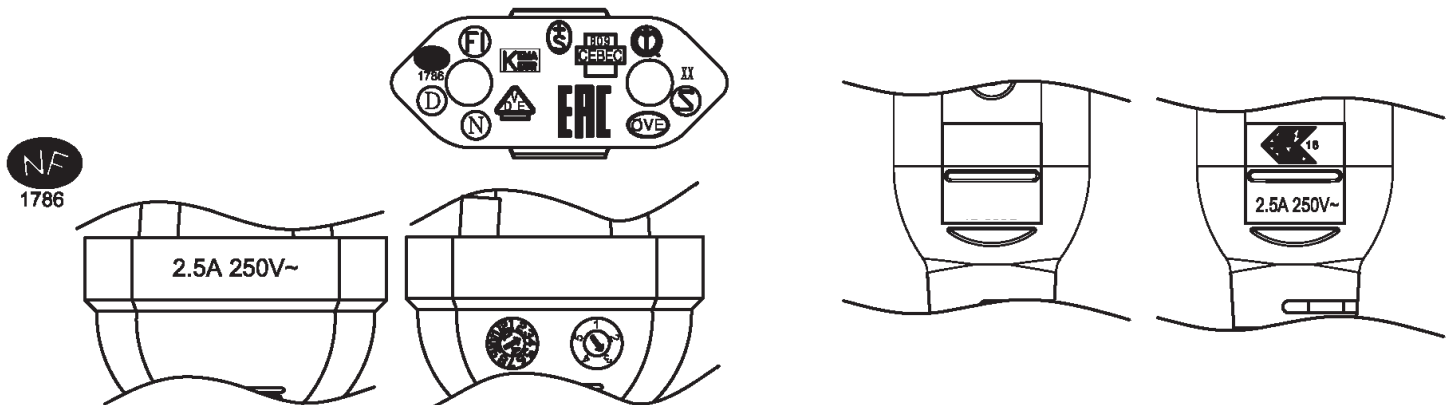

### MECHANICAL DRAWING

units: mm

WIRING COLOR:

L: Brown

N: Blue