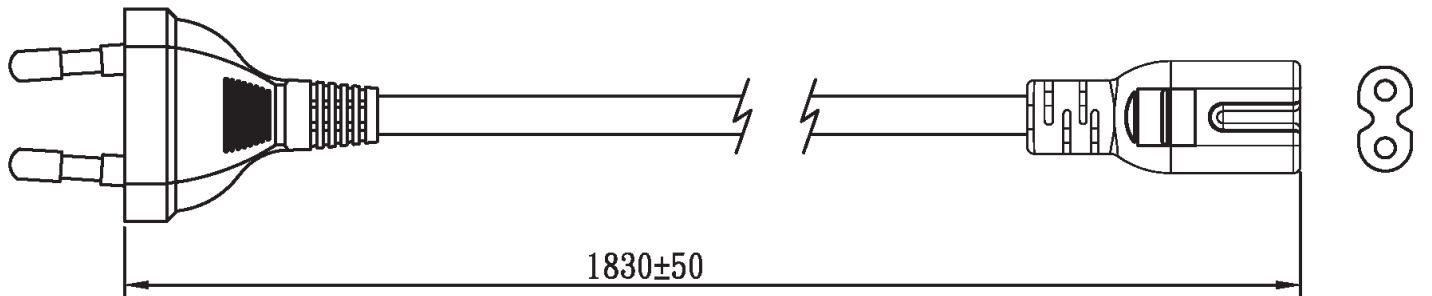

### MECHANICAL DRAWING

units: mm

WIRING COLOR:

L: Brown

N: Blue