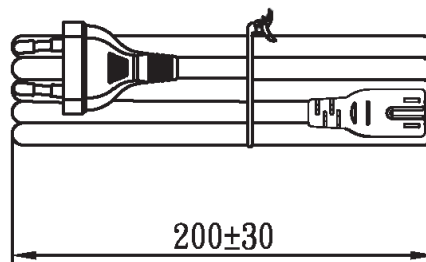

### MECHANICAL DRAWING

units: mm

WIRING COLOR:

L: Brown

N: Blue