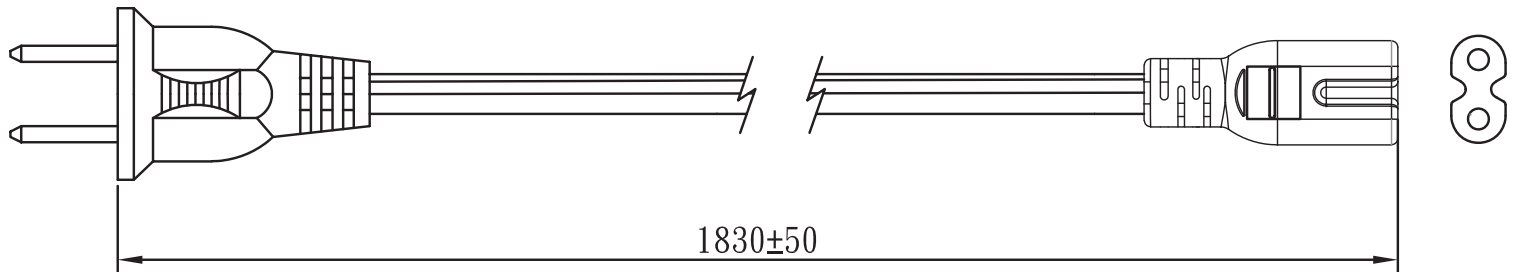

MODEL: AC-C7 NA | **DESCRIPTION:** AC CORD, NORTH AMERICA

MECHANICAL DRAWING

units: mm

WIRING COLOR:
L: Brown
N: Blue

REVISION HISTORY

rev.	description	date
1.0	initial release	08/16/2011
1.01	changed current rating	10/08/2018
1.02	added voltage/current rating marking to AC plug, removed rating label	06/06/2019
1.03	plug and connector update, safety marking placement update	09/17/2019
1.04	removed voltage/current label	12/17/2019
1.05	brand update	02/14/2020
1.06	updated datasheet	05/04/2020
1.07	logo, datasheet style update	10/25/2022
1.08	CUI Devices rebranded to Same Sky	09/12/2024