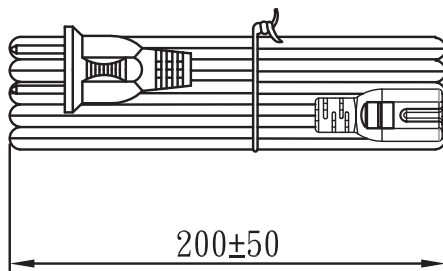

MODEL: AC-C7 NA | **DESCRIPTION:** AC CORD, NORTH AMERICA

MECHANICAL DRAWING

units: mm

WIRING COLOR:
L: Brown
N: Blue

REVISION HISTORY

rev.	description	date
1.0	initial release	08/16/2011
1.01	changed current rating	10/08/2018
1.02	added voltage/current rating marking to AC plug, removed rating label	06/06/2019
1.03	plug and connector update, safety marking placement update	09/17/2019
1.04	removed voltage/current label	12/17/2019
1.05	brand update	02/14/2020
1.06	updated datasheet	05/04/2020
1.07	logo, datasheet style update	10/25/2022
1.08	CUI Devices rebranded to Same Sky	09/12/2024