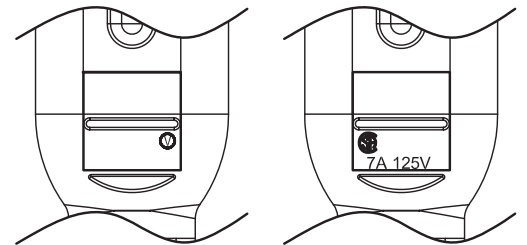

MODEL: AC-C7 NA | **DESCRIPTION:** AC CORD, NORTH AMERICA

MECHANICAL DRAWING

units: mm

WIRING COLOR:
L: Brown
N: Blue

REVISION HISTORY

rev.	description	date
1.0	initial release	08/16/2011
1.01	changed current rating	10/08/2018
1.02	added voltage/current rating marking to AC plug, removed rating label	06/06/2019
1.03	plug and connector update, safety marking placement update	09/17/2019
1.04	removed voltage/current label	12/17/2019
1.05	brand update	02/14/2020
1.06	updated datasheet	05/04/2020
1.07	logo, datasheet style update	10/25/2022
1.08	CUI Devices rebranded to Same Sky	09/12/2024