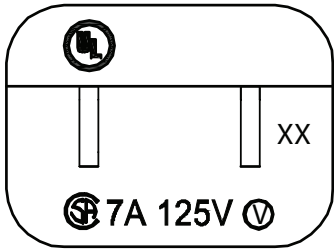

**SERIES:** AC-C7-R NA | **DESCRIPTION:** AC CABLE**FEATURES**

- NEMA 1-15P to IEC 320-C7, right angle
- 125 V, 7 A
- black, white, gray, and blue options

**SPECIFICATIONS**

parameter	conditions/description	min	typ	max	units
rated voltage				125	Vac
rated current				7	A
operating temperature		-20		105	°C
RoHS	yes				

PART NUMBER KEY

MECHANICAL DRAWING

units: mm

ITEM	DESCRIPTION
cable	PVC 45; NISPT-2, 18 AWG*2 C
connector 1	NEMA 1-15P
connector 2	IEC 320-C7
overmold 1	PVC 30P [UL94V-0]
overmold 2	PVC 45P [UL94V-0]

WIRING COLOR: