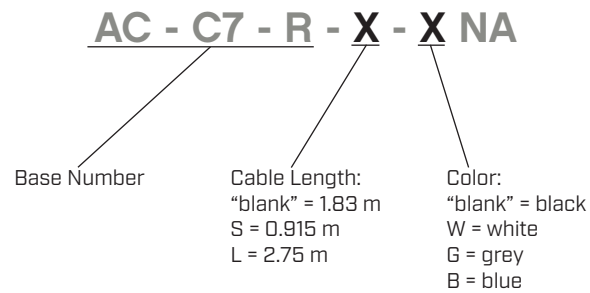

**SERIES:** AC-C7-R NA | **DESCRIPTION:** AC CABLE**FEATURES**

- NEMA 1-15P to IEC 320-C7, right angle
- 125 V, 7 A
- black, white, gray, and blue options

**SPECIFICATIONS**

parameter	conditions/description	min	typ	max	units
rated voltage				125	Vac
rated current				7	A
operating temperature		-20		105	°C
RoHS	yes				

PART NUMBER KEY

MECHANICAL DRAWING

units: mm

ITEM	DESCRIPTION
cable	PVC 45; NISPT-2, 18 AWG*2 C
connector 1	NEMA 1-15P
connector 2	IEC 320-C7
overmold 1	PVC 30P [UL94V-0]
overmold 2	PVC 45P [UL94V-0]

WIRING COLOR: