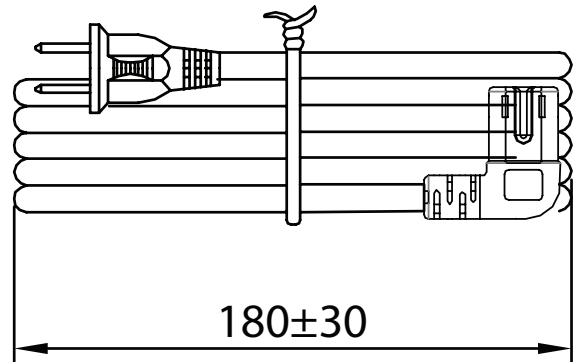

MECHANICAL DRAWING

units: mm

ITEM	DESCRIPTION
cable	PVC 45; NISPT-2, 18 AWG*2 C
connector 1	NEMA 1-15P
connector 2	IEC 320-C7
overmold 1	PVC 30P [UL94V-0]
overmold 2	PVC 45P [UL94V-0]

WIRING COLOR:

N--White

L--Black