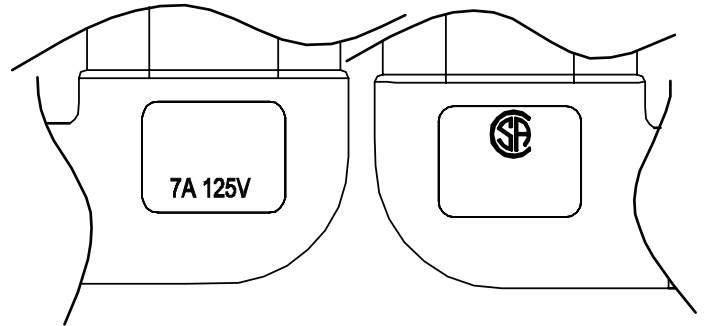

**SERIES:** AC-C7-R NA | **DESCRIPTION:** AC CABLE**FEATURES**

- NEMA 1-15P to IEC 320-C7, right angle
- 125 V, 7 A
- black, white, gray, and blue options

**SPECIFICATIONS**

parameter	conditions/description	min	typ	max	units
rated voltage				125	Vac
rated current				7	A
operating temperature		-20		105	°C
RoHS	yes				

PART NUMBER KEY

MECHANICAL DRAWING

units: mm

ITEM	DESCRIPTION
cable	PVC 45; NISPT-2, 18 AWG*2 C
connector 1	NEMA 1-15P
connector 2	IEC 320-C7
overmold 1	PVC 30P [UL94V-0]
overmold 2	PVC 45P [UL94V-0]

WIRING COLOR: