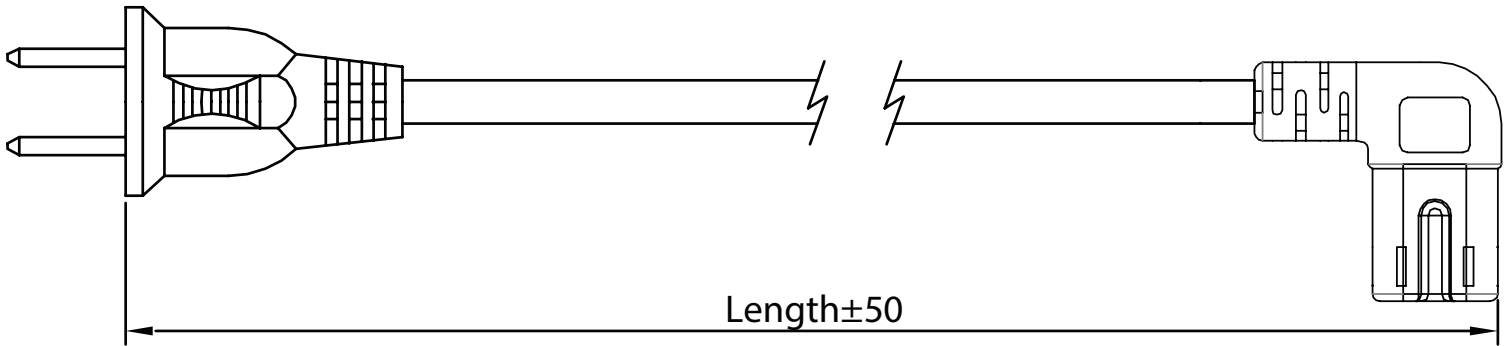

**SERIES:** AC-C7-R NA | **DESCRIPTION:** AC CABLE**FEATURES**

- NEMA 1-15P to IEC 320-C7, right angle
- 125 V, 7 A
- black, white, gray, and blue options

**SPECIFICATIONS**

parameter	conditions/description	min	typ	max	units
rated voltage				125	Vac
rated current				7	A
operating temperature		-20		105	°C
RoHS	yes				

PART NUMBER KEY

MECHANICAL DRAWING

units: mm

ITEM	DESCRIPTION
cable	PVC 45; NISPT-2, 18 AWG*2 C
connector 1	NEMA 1-15P
connector 2	IEC 320-C7
overmold 1	PVC 30P [UL94V-0]
overmold 2	PVC 45P [UL94V-0]

WIRING COLOR: