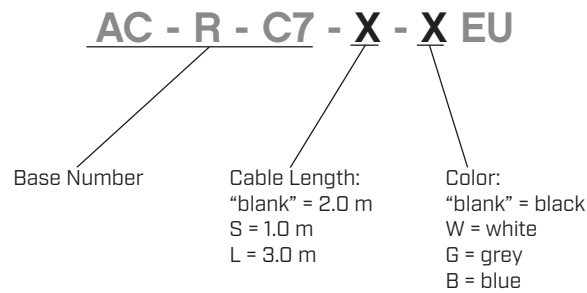

PART NUMBER KEY