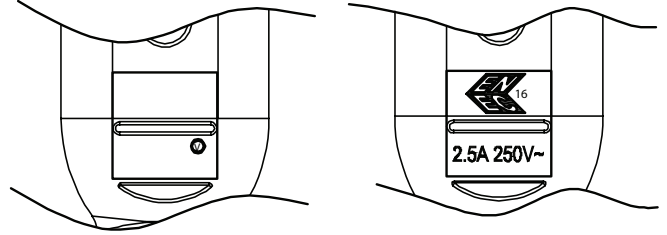

SERIES: AC-R-C7 EU | **DESCRIPTION:** AC CABLE

FEATURES

- CEE 7/16 right angle to IEC 320-C7
- 250 V, 2.5 A
- black, white, gray, and blue options

SPECIFICATIONS

| parameter | conditions/description | min | typ | max | units |
|-----------------------|------------------------|-----|-----|-----|-------|
| rated voltage | | | | 250 | Vac |
| rated current | | | | 2.5 | A |
| operating temperature | | -15 | | 70 | °C |
| RoHS | yes | | | | |

PART NUMBER KEY

MECHANICAL DRAWING

units: mm

| ITEM | DESCRIPTION |
|-------------|--|
| cable | PVC 45; H03VVH2-F 2*0.75 mm ² |
| connector 1 | CEE 7/16 |
| connector 2 | IEC 320-C7 |
| overmold 1 | PVC 45P [UL94V-0] |
| overmold 2 | PVC 45P [UL94V-0] |