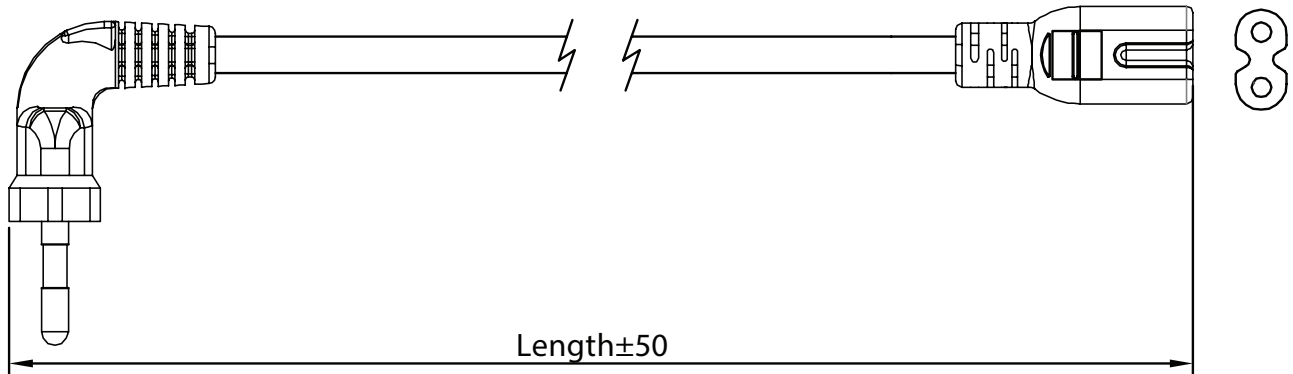

SERIES: AC-R-C7 EU | **DESCRIPTION:** AC CABLE

FEATURES

- CEE 7/16 right angle to IEC 320-C7
- 250 V, 2.5 A
- black, white, gray, and blue options

SPECIFICATIONS

| parameter | conditions/description | min | typ | max | units |
|-----------------------|------------------------|-----|-----|-----|-------|
| rated voltage | | | | 250 | Vac |
| rated current | | | | 2.5 | A |
| operating temperature | | -15 | | 70 | °C |
| RoHS | yes | | | | |

PART NUMBER KEY

MECHANICAL DRAWING

units: mm

| ITEM | DESCRIPTION |
|-------------|--|
| cable | PVC 45; H03VVH2-F 2*0.75 mm ² |
| connector 1 | CEE 7/16 |
| connector 2 | IEC 320-C7 |
| overmold 1 | PVC 45P [UL94V-0] |
| overmold 2 | PVC 45P [UL94V-0] |