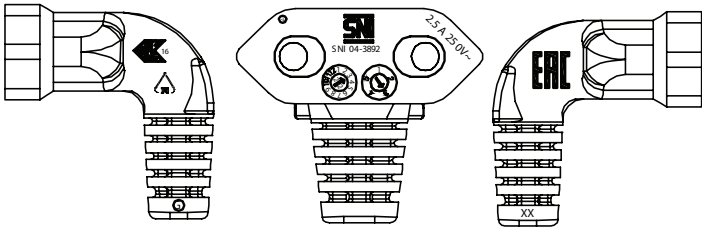

SERIES: AC-R-C7 EU | **DESCRIPTION:** AC CABLE

FEATURES

- CEE 7/16 right angle to IEC 320-C7
- 250 V, 2.5 A
- black, white, gray, and blue options

SPECIFICATIONS

| parameter | conditions/description | min | typ | max | units |
|-----------------------|------------------------|-----|-----|-----|-------|
| rated voltage | | | | 250 | Vac |
| rated current | | | | 2.5 | A |
| operating temperature | | -15 | | 70 | °C |
| RoHS | yes | | | | |

PART NUMBER KEY

MECHANICAL DRAWING

units: mm

| ITEM | DESCRIPTION |
|-------------|--|
| cable | PVC 45; H03VVH2-F 2*0.75 mm ² |
| connector 1 | CEE 7/16 |
| connector 2 | IEC 320-C7 |
| overmold 1 | PVC 45P [UL94V-0] |
| overmold 2 | PVC 45P [UL94V-0] |