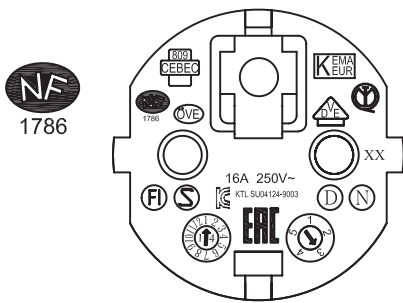

MODEL: AC7-DK | **DESCRIPTION:** 3 PRONG AC CORD, EUROPE

MECHANICAL DRAWING

units: mm

WIRING COLOR:
 E: Yellow/Green
 L: Brown
 N: Blue

REVISION HISTORY

rev.	description	date
1.0	initial release	03/01/2008
1.01	added safety marks to spec	09/17/2013
1.02	plug and connector update, safety marking placement update	09/17/2019
1.03	brand update	02/14/2020
1.04	updated datasheet	05/05/2020
1.05	logo, datasheet style update	10/25/2022
1.06	CUI Devices rebranded to Same Sky	09/12/2024