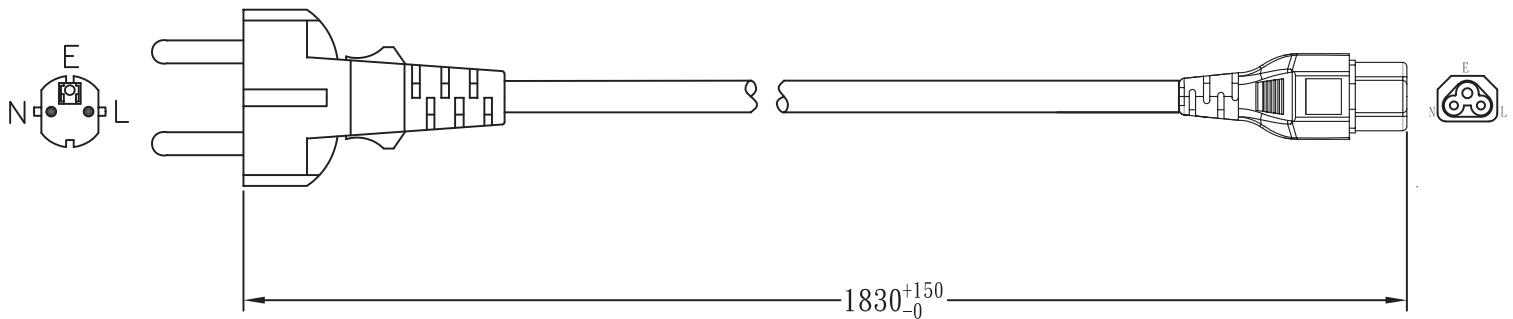

MODEL: AC7-DK | **DESCRIPTION:** 3 PRONG AC CORD, EUROPE

MECHANICAL DRAWING

units: mm

WIRING COLOR:
 E: Yellow/Green
 L: Brown
 N: Blue

REVISION HISTORY

rev.	description	date
1.0	initial release	03/01/2008
1.01	added safety marks to spec	09/17/2013
1.02	plug and connector update, safety marking placement update	09/17/2019
1.03	brand update	02/14/2020
1.04	updated datasheet	05/05/2020
1.05	logo, datasheet style update	10/25/2022
1.06	CUI Devices rebranded to Same Sky	09/12/2024