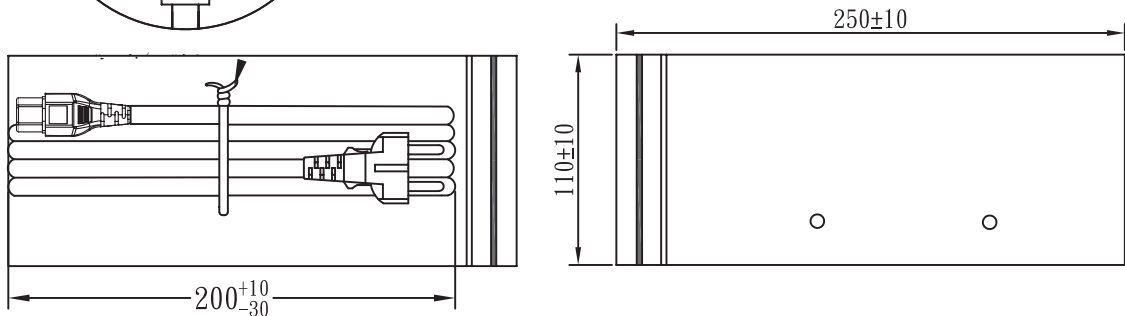

MODEL: AC7-DK | **DESCRIPTION:** 3 PRONG AC CORD, EUROPE

MECHANICAL DRAWING

units: mm

WIRING COLOR:
 E: Yellow/Green
 L: Brown
 N: Blue

REVISION HISTORY

rev.	description	date
1.0	initial release	03/01/2008
1.01	added safety marks to spec	09/17/2013
1.02	plug and connector update, safety marking placement update	09/17/2019
1.03	brand update	02/14/2020
1.04	updated datasheet	05/05/2020
1.05	logo, datasheet style update	10/25/2022
1.06	CUI Devices rebranded to Same Sky	09/12/2024