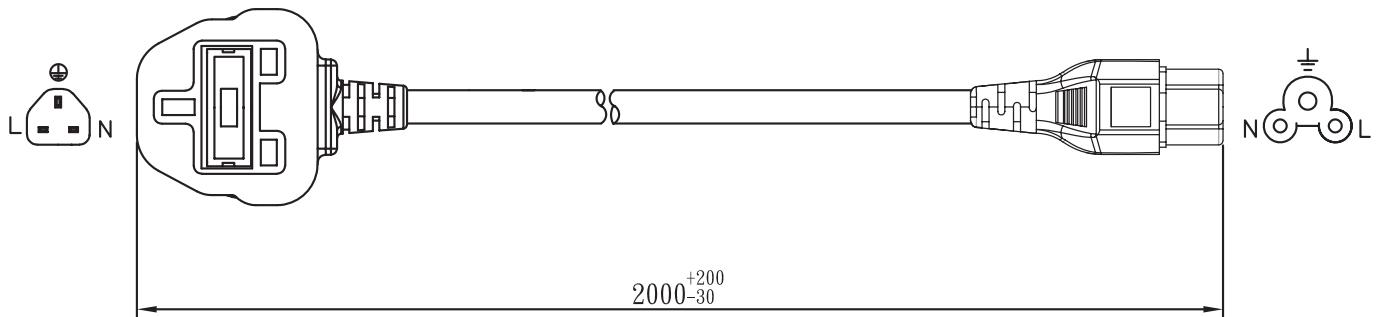

**MODEL:** AC8-DK | **DESCRIPTION:** 3 PRONG AC CORD, UNITED KINGDOM

**MECHANICAL DRAWING**

units: mm

FUSE COVER

250±10

WIRING COLOR:  
E: Yellow/Green  
N: Blue  
L: Brown