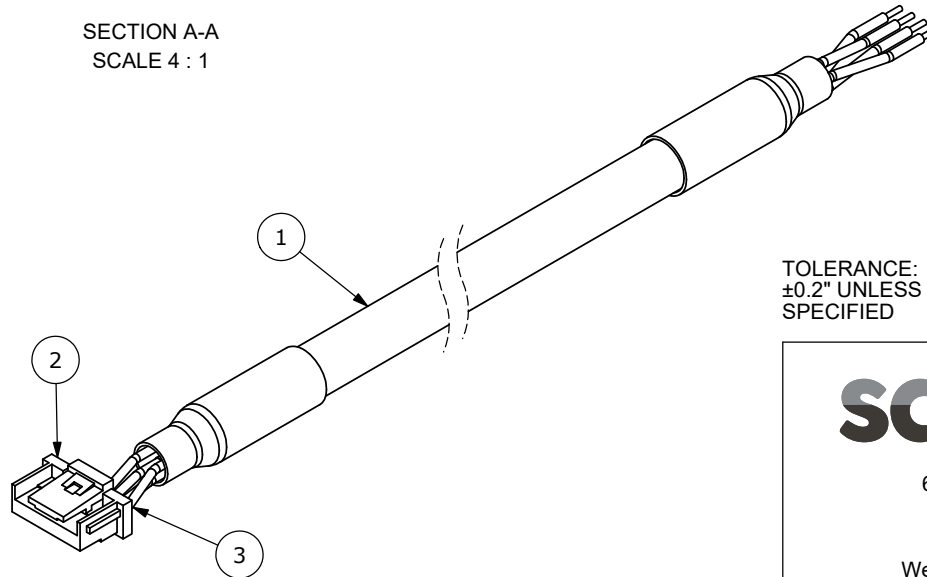

Additional Resources: [Product Page](#)

REV.	DESCRIPTION	DATE
A	INITIAL RELEASE	08/18/2020
B	CUI DEVICES REBRANDED TO SAME SKY	09/12/2024

SECTION A-A
SCALE 4 : 1

Connector Pinout			
#	Function	Color	
		Primary	Stripe
1	+5 V	Orange	White
2	GND	White	Orange
3	A	White	Blue
4	B	Blue	White
5	Not Populated		
6	Not Populated		
7	Not Populated		
8	Nop Populated		

TOLERANCE:
±0.2" UNLESS OTHERWISE
SPECIFIED

same sky

6405 SW Rosewood St, Suite C
Lake Oswego, OR 97035
Phone: 877-323-3576

Website: www.sameskydevices.com

ITEM NO: 977-7244R		REV: B
PART NO: AMT-08C-2-036	UNITS: INCHES[MM]	
DRAWN BY: RDS	APPROVED BY:	SCALE: 2:1

	Part	QTY	Part#
1	Cable	1	Belden 8133 or EQV.
2	Connector	1	JST NSHR-08V-S
3	Crimp Pins	4	JST SSSL-003T-P0.2

PC FILE NAME:
AMT-08C-2-036

COPYRIGHT 2024 BY SAME SKY