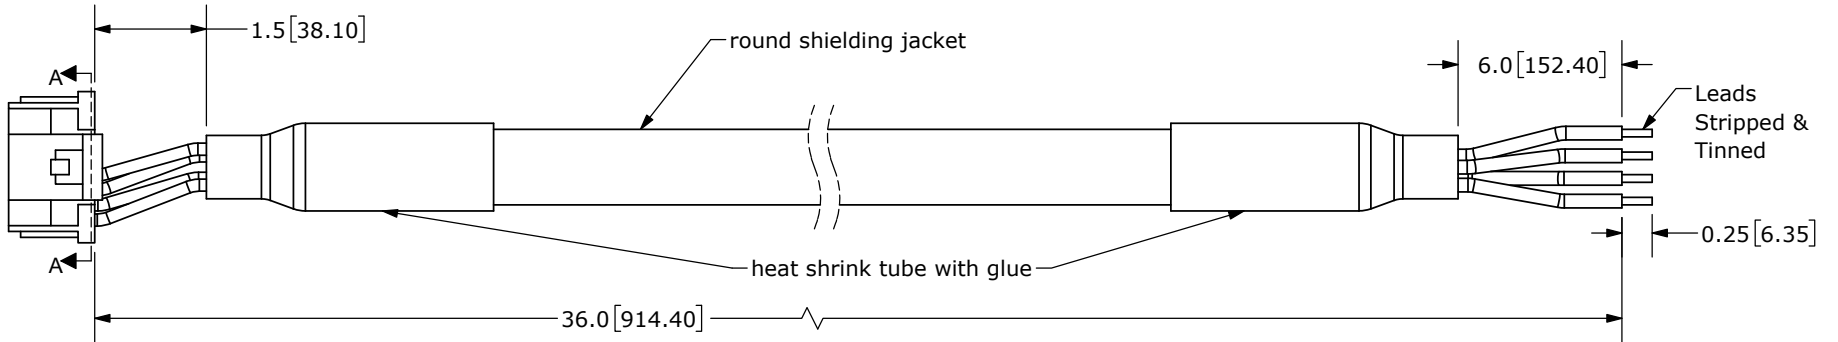

Additional Resources: [Product Page](#)

REV.	DESCRIPTION	DATE
A	INITIAL RELEASE	08/18/2020
B	CUI DEVICES REBRANDED TO SAME SKY	09/12/2024

SECTION A-A
SCALE 4 : 1

Connector Pinout			
#	Function	Color	
		Primary	Stripe
1	+5 V	Orange	White
2	GND	White	Orange
3	A	White	Blue
4	B	Blue	White
5	Not Populated		
6	Not Populated		
7	Not Populated		
8	Nop Populated		

TOLERANCE:
±0.2" UNLESS OTHERWISE
SPECIFIED

same sky

6405 SW Rosewood St, Suite C
Lake Oswego, OR 97035
Phone: 877-323-3576

Website: www.sameskydevices.com

ITEM NO: 977-7244R		REV: B
PART NO: AMT-08C-2-036	UNITS: INCHES[MM]	
DRAWN BY: RDS	APPROVED BY:	SCALE: 2:1

	Part	QTY	Part#
1	Cable	1	Belden 8133 or EQV.
2	Connector	1	JST NSHR-08V-S
3	Crimp Pins	4	JST SSSL-003T-P0.2

PC FILE NAME:
AMT-08C-2-036

COPYRIGHT 2024 BY SAME SKY