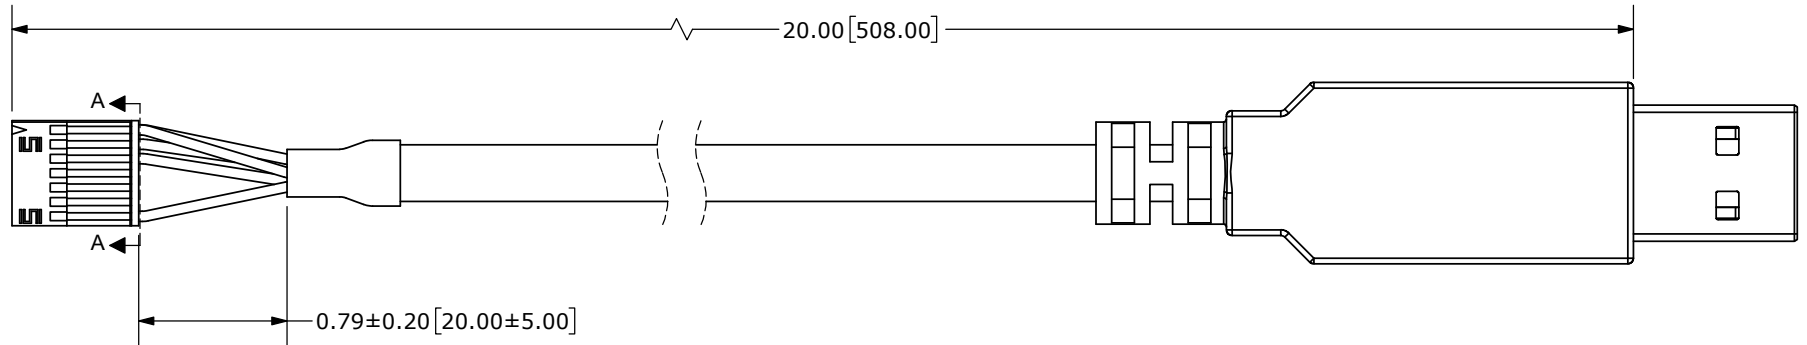

Additional Resources: [Product Page](#)

REV.	DESCRIPTION	DATE
A	initial release	03/26/2018
B	brand update	4/15/2020
C	CUI Devices rebranded to Same Sky	09/12/2024

SECTION A-A  
SCALE 3 : 1  
(Back of Connector Housing)

TOLERANCE:  
±0.8" UNLESS OTHERWISE  
SPECIFIED

Connector Pinout		
#	Function	Color
2	CSB	Brown
3	MISO	Green
4	GND	Black
5	SCK	Orange
6	+5 V	Red
7	MOSI	Yellow

PC FILE NAME:  
AMT-14C-0-020-USB

COPYRIGHT 2024 BY SAME SKY

ITEM NO:	977-7177R	REV:	C
PART NO.	AMT-14C-0-020-USB	UNITS:	INCHES[MM]
DRAWN BY:	RDS	APPROVED BY:	
		SCALE:	2:1