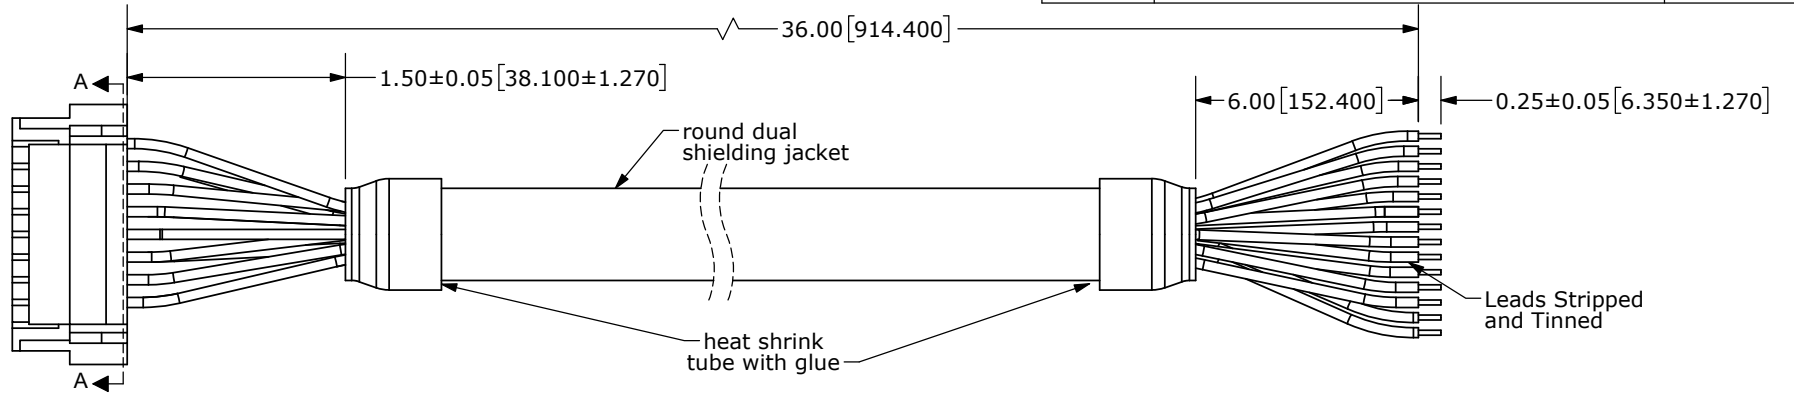

SECTION A-A
SCALE 3 : 1
(Back of Connector Housing)

| Connector Pinout | | | |
|------------------|----------|---------------|--------|
| # | Function | Color | |
| | | Primary | Stripe |
| 1 | RX_ENC+ | Not Populated | |
| 2 | TX_ENC+ | Not Populated | |
| 3 | U+ | Brown | Red |
| 4 | GND | Green | Red |
| 5 | W+ | Orange | Red |
| 6 | +5V | Red | Green |
| 7 | V+ | Blue | Red |
| 8 | A+ | Brown | White |
| 9 | A- | White | Brown |
| 10 | B+ | Green | White |
| 11 | B- | White | Green |
| 12 | Z+ | Blue | White |
| 13 | Z- | White | Blue |
| 14 | MCLR | Not Populated | |
| 15 | W- | Red | Orange |
| 16 | V- | Red | Blue |
| 17 | U- | Red | Brown |
| 18 | Case_GND | Not Populated | |

TOLERANCE:
±0.2" UNLESS OTHERWISE
SPECIFIED

same sky

6405 SW Rosewood St, Suite C
Lake Oswego, OR 97035
Phone: 877-323-3576

Website: www.sameskydevices.com

| | | |
|------------------------|-------------------|------------|
| ITEM NO: 977-7287R | | REV: C |
| PART NO: AMT-18C-3-036 | UNITS: INCHES[MM] | |
| DRAWN BY: RDS | APPROVED BY: | SCALE: 2:1 |

| | Part | QTY | Part# |
|---|------------|-----|------------------------------|
| 1 | Cable | 1 | Consolidated 5985-CL or EQV. |
| 2 | Connector | 1 | JST ZPDR-18V-S |
| 3 | Crimp Pins | 14 | JST SZPD-002T-P0.3 |