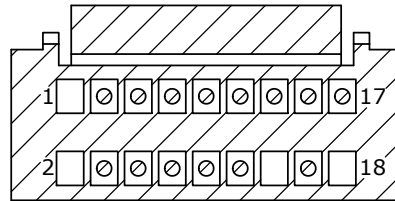

SECTION A-A
SCALE 3 : 1
(Back of Connector Housing)

| Connector Pinout | | | |
|------------------|----------|---------------|--------|
| # | Function | Color | |
| | | Primary | Stripe |
| 1 | RX_ENC+ | Not Populated | |
| 2 | TX_ENC+ | Not Populated | |
| 3 | U+ | Brown | Red |
| 4 | GND | Green | Red |
| 5 | W+ | Orange | Red |
| 6 | +5V | Red | Green |
| 7 | V+ | Blue | Red |
| 8 | A+ | Brown | White |
| 9 | A- | White | Brown |
| 10 | B+ | Green | White |
| 11 | B- | White | Green |
| 12 | Z+ | Blue | White |
| 13 | Z- | White | Blue |
| 14 | MCLR | Not Populated | |
| 15 | W- | Red | Orange |
| 16 | V- | Red | Blue |
| 17 | U- | Red | Brown |
| 18 | Case_GND | Not Populated | |

| | Part | QTY | Part# |
|---|------------|-----|------------------------------|
| 1 | Cable | 1 | Consolidated 5985-CL or EQV. |
| 2 | Connector | 1 | JST ZPDR-18V-S |
| 3 | Crimp Pins | 14 | JST SZPD-002T-P0.3 |