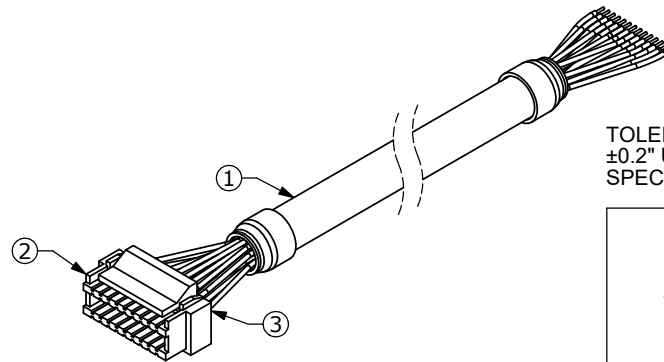

SECTION A-A
SCALE 3 : 1
(Back of Connector Housing)

| Connector Pinout | | | |
|------------------|----------|---------------|--------|
| # | Function | Color | |
| | | Primary | Stripe |
| 1 | RX_ENC+ | Not Populated | |
| 2 | TX_ENC+ | Not Populated | |
| 3 | U+ | Brown | Red |
| 4 | GND | Green | Red |
| 5 | W+ | Orange | Red |
| 6 | +5V | Red | Green |
| 7 | V+ | Blue | Red |
| 8 | A+ | Brown | White |
| 9 | A- | White | Brown |
| 10 | B+ | Green | White |
| 11 | B- | White | Green |
| 12 | Z+ | Blue | White |
| 13 | Z- | White | Blue |
| 14 | MCLR | Not Populated | |
| 15 | W- | Red | Orange |
| 16 | V- | Red | Blue |
| 17 | U- | Red | Brown |
| 18 | Case_GND | Not Populated | |

| | Part | QTY | Part# |
|---|------------|-----|------------------------------|
| 1 | Cable | 1 | Consolidated 5985-CL or EQV. |
| 2 | Connector | 1 | JST ZPDR-18V-S |
| 3 | Crimp Pins | 14 | JST SZPD-002T-P0.3 |