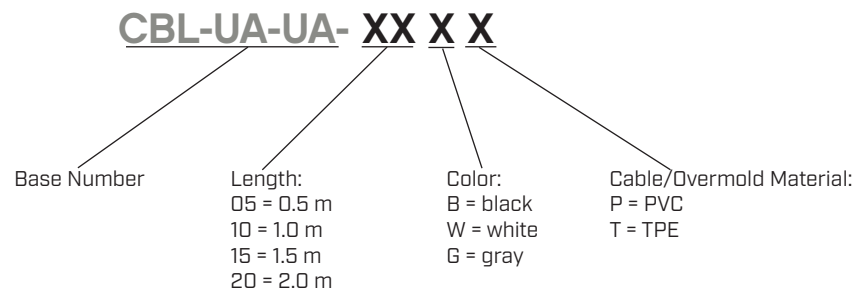

PART NUMBER KEY