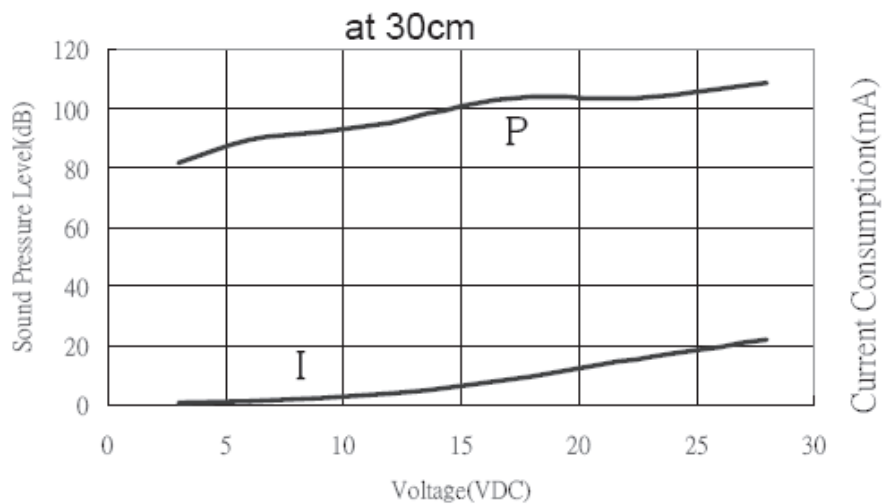

**MODEL:** CEP-2250 | **DESCRIPTION:** PIEZO BUZZER INDICATOR**FEATURES**

- wire leads with panel-mount tabs
- 12 Vdc rating
- 3.5 kHz rated frequency

**SPECIFICATIONS**

parameter	conditions/description	min	typ	max	units
rated voltage			12		Vdc
operating voltage		3		28	Vdc
current consumption	at rated voltage			6	mA
rated frequency		3,000	3,500	4,000	Hz
sound pressure level	at 30 cm, rated voltage	85			dB
dimensions	∅28.0 X 25.4				mm
weight				9.5	g
material	ABS UL94 1/16" HB High Heat (black)				
terminal	wire leads				
operating temperature		-30		85	°C
storage temperature		-40		95	°C
RoHS	yes				

Notes: 1. All specifications measured at 5-35°C, humidity at 45-85%, under 86-106kPa pressure, unless otherwise noted.

## PERFORMANCE CURVES

P: Voltage vs. Sound Pressure Level  
I: Voltage vs. Current Consumption