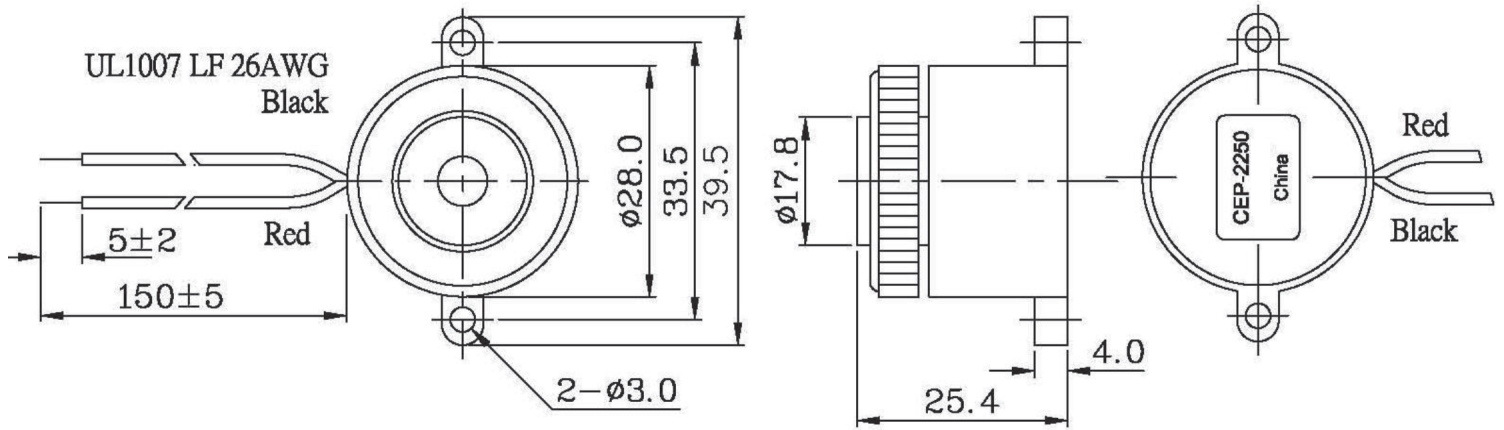

MECHANICAL DRAWING

units: mm
tolerance: ±0.5 mm