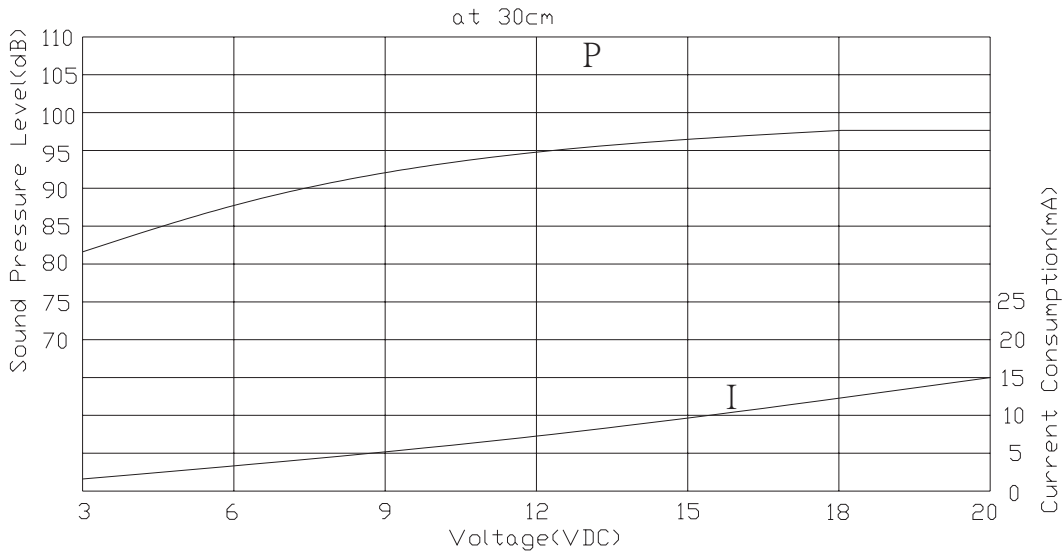

MODEL: CEP-2260A | **DESCRIPTION:** PIEZO BUZZER INDICATOR**FEATURES**

- wire leads with panel-mount tabs
- 12 Vdc rating
- 93 dB
- 3.5 kHz rated frequency

**SPECIFICATIONS**

parameter	conditions/description	min	typ	max	units
rated voltage			12		Vdc
operating voltage		3		20	Vdc
current consumption	at rated voltage			10	mA
rated frequency		3,000	3,500	4,000	Hz
sound pressure level	at 30 cm, rated voltage	93			dB
dimensions	Ø32.0 x 13.5				mm
weight				7.7	g
material	ABS UL94 1/16" HB (black)				
terminal	wire leads				
operating temperature		-30		85	°C
storage temperature		-40		95	°C
RoHS	yes				

Notes: 1. All specifications measured at 5-35°C, humidity at 45-85%, under 86-106kPa pressure, unless otherwise noted.

MECHANICAL DRAWING

units: mm
tolerance: ±0.5 mm

PERFORMANCE CURVES

P: Voltage vs. Sound Pressure Level
I: Voltage vs. Current Consumption