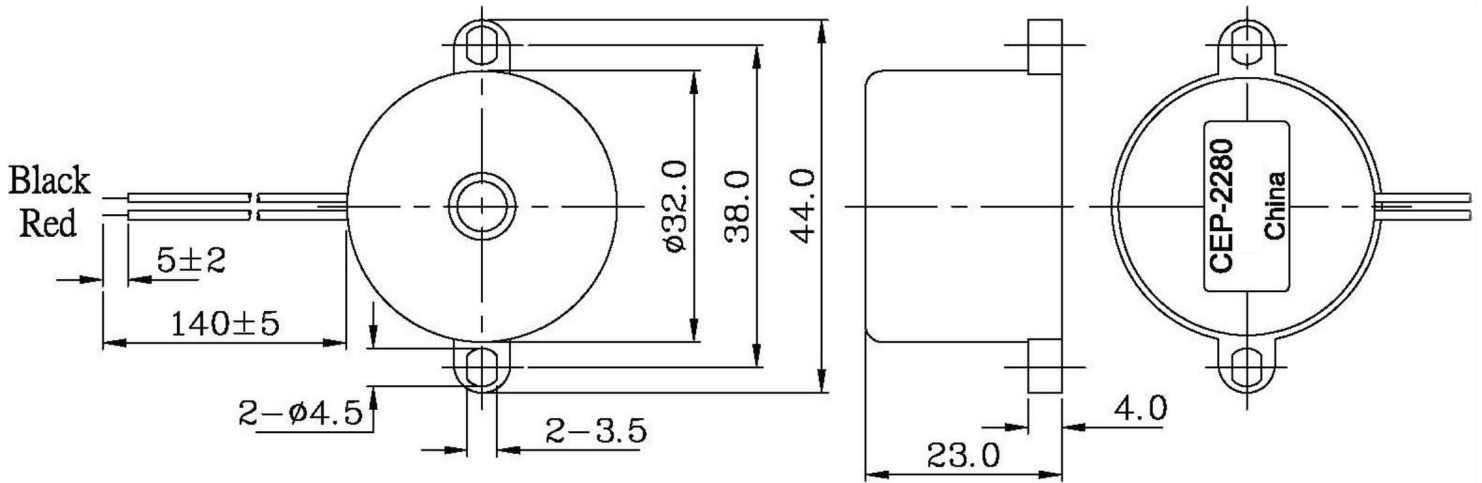

MODEL: CEP-2280 | **DESCRIPTION:** PIEZO BUZZER INDICATOR**FEATURES**

- wire leads with panel-mount tabs
- 12 Vdc rating
- modulating tones

**SPECIFICATIONS**

parameter	conditions/description	min	typ	max	units
rated voltage			12		Vdc
operating voltage		6		18	Vdc
current consumption	at rated voltage			17	mA
rated frequency		2,500		3,800	Hz
sound pressure level	at 30 cm, rated voltage	88			dB
tone	modulating tones				
dimensions	Ø32.0 x 23.0				mm
weight				13.20	g
material	ABS UL94 1/16" HB (black)				
terminal	wire leads				
operating temperature		-20		60	°C
storage temperature		-30		70	°C
RoHS	yes				

Notes: 1. All specifications measured at 5-35°C, humidity at 45-85%, under 86-106kPa pressure, unless otherwise noted.

MECHANICAL DRAWING

units: mm

tolerance: ±0.5 mm

wire: UL1095 LF 28AWG

PERFORMANCE CURVES