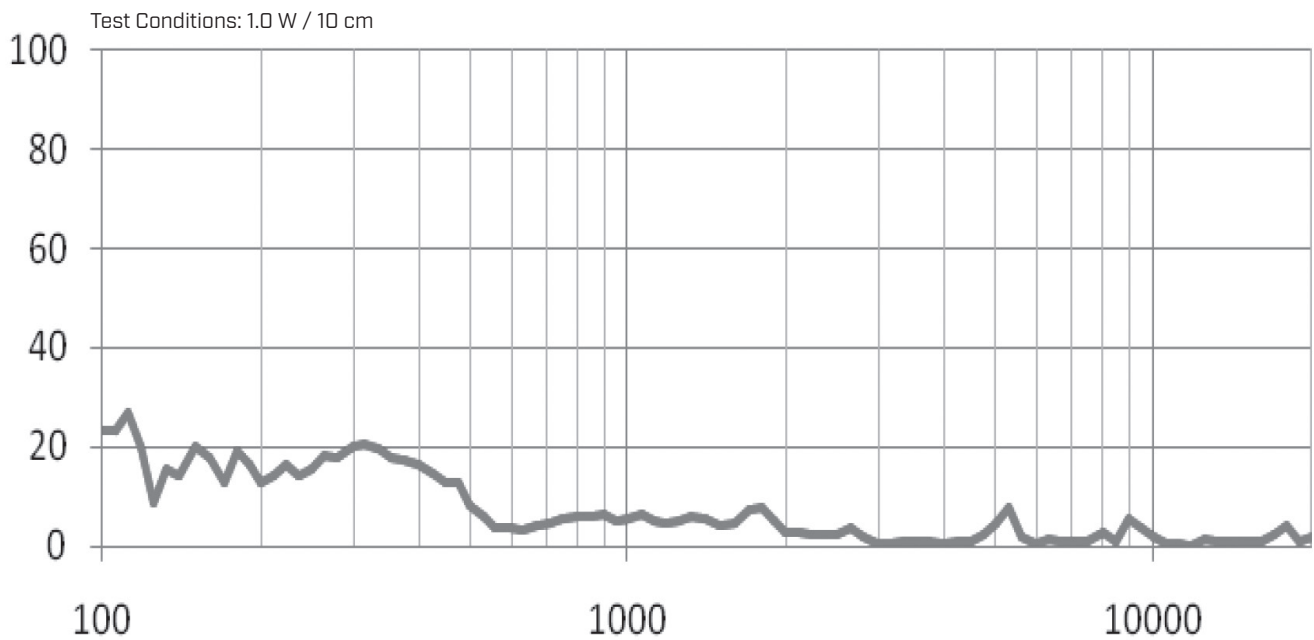

Total Harmonic Distortion Curve