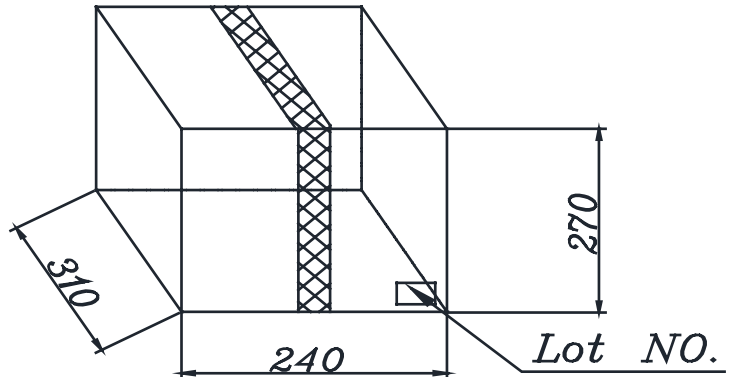

2500PCS/box