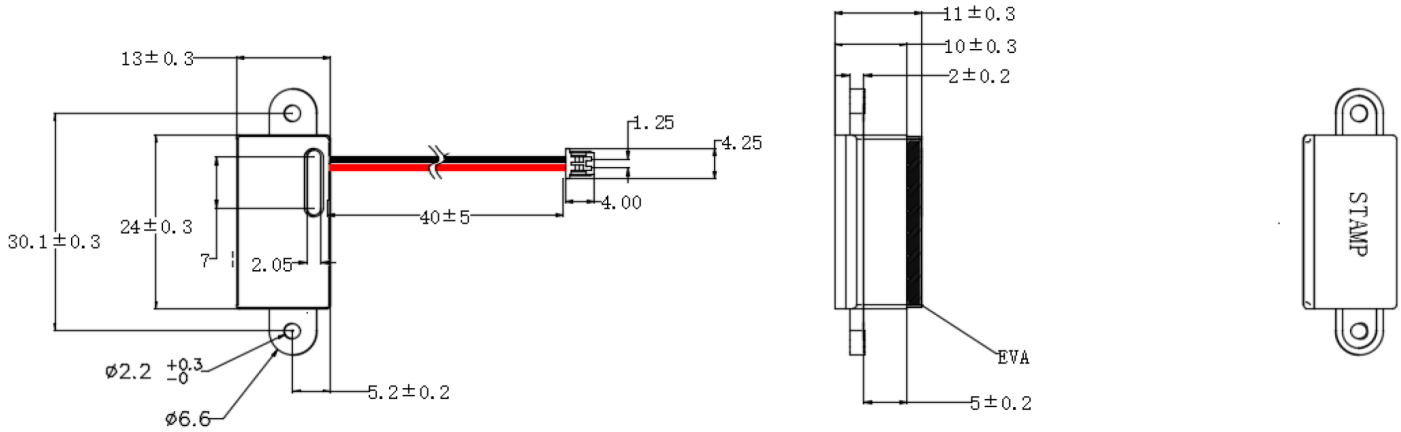

MODEL: CES-231210-18PM | **DESCRIPTION:** SPEAKER**FEATURES**

- 8 ohm rated impedance
- 1.0 W rated power
- panel mount

**SPECIFICATIONS**

parameter	conditions/description	min	typ	max	units
input power	max power: IEC-60268-5, filter 60 seconds on, 120 seconds off, 10 cycles (room temp)		1.0	1.5	W
impedance	at 2.0 kHz	6.8	8	9.2	Ω
resonant frequency (Fo)		680	850	1,020	Hz
frequency response		Fo		20,000	Hz
sound pressure level	at 1.0 W, 10 cm, avg at 2.0 kHz	89	92	95	dB
distortion	at 1.0 kHz, 1.0 W			10	%
buzz, rattle, etc.	must be normal at sine wave, frequency range			2.83	V
polarity	cone moves forward w/ positive dc current to "+" terminal				
dimensions	24.0 x 13.0 x 11.0				mm
magnet	Nd-Fe-B				
frame material	ABS				
cone material	PEEK				
terminal	wire leads with connector				
weight			3.1		g
operating temperature		-20		60	$^{\circ}\text{C}$
storage temperature		-30		70	$^{\circ}\text{C}$
RoHS	yes				

Notes: 1. All specifications measured at 15-35 $^{\circ}\text{C}$, humidity at 45-85%, under 86-106 kPa pressure, unless otherwise noted.

MECHANICAL DRAWING

units: mm
tolerance: ± 0.3 mm

wire: UL1571 30 AWG
internal speaker: CMS-20103-078SP
connector: Molex 51021-0200 or equivalent; P=1.25

RESPONSE CURVES

Frequency Response Curve

Total Harmonic Distortion Curve

PACKAGING

units: mm

Tray Size: 290 x 220 mm
 Tray QTY: 100 pcs per tray
 Carton Size: 310 x 240 x 270 mm
 Carton QTY: 2,500 pcs per carton