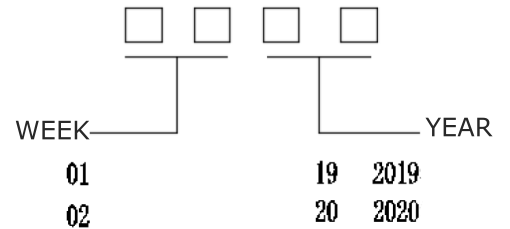

MODEL: CES-231210-18PM | **DESCRIPTION:** SPEAKER**FEATURES**

- 8 ohm rated impedance
- 1.0 W rated power
- panel mount

**SPECIFICATIONS**

parameter	conditions/description	min	typ	max	units
input power	max power: IEC-60268-5, filter 60 seconds on, 120 seconds off, 10 cycles (room temp)		1.0	1.5	W
impedance	at 2.0 kHz	6.8	8	9.2	Ω
resonant frequency (Fo)		680	850	1,020	Hz
frequency response		Fo		20,000	Hz
sound pressure level	at 1.0 W, 10 cm, avg at 2.0 kHz	89	92	95	dB
distortion	at 1.0 kHz, 1.0 W			10	%
buzz, rattle, etc.	must be normal at sine wave, frequency range			2.83	V
polarity	cone moves forward w/ positive dc current to "+" terminal				
dimensions	24.0 x 13.0 x 11.0				mm
magnet	Nd-Fe-B				
frame material	ABS				
cone material	PEEK				
terminal	wire leads with connector				
weight			3.1		g
operating temperature		-20		60	$^{\circ}\text{C}$
storage temperature		-30		70	$^{\circ}\text{C}$
RoHS	yes				

Notes: 1. All specifications measured at 15-35 $^{\circ}\text{C}$, humidity at 45-85%, under 86-106 kPa pressure, unless otherwise noted.

MECHANICAL DRAWING

units: mm
tolerance: ± 0.3 mm

wire: UL1571 30 AWG
internal speaker: CMS-20103-078SP
connector: Molex 51021-0200 or equivalent; P=1.25

RESPONSE CURVES

Frequency Response Curve

Total Harmonic Distortion Curve

PACKAGING

units: mm

Tray Size: 290 x 220 mm
 Tray QTY: 100 pcs per tray
 Carton Size: 310 x 240 x 270 mm
 Carton QTY: 2,500 pcs per carton