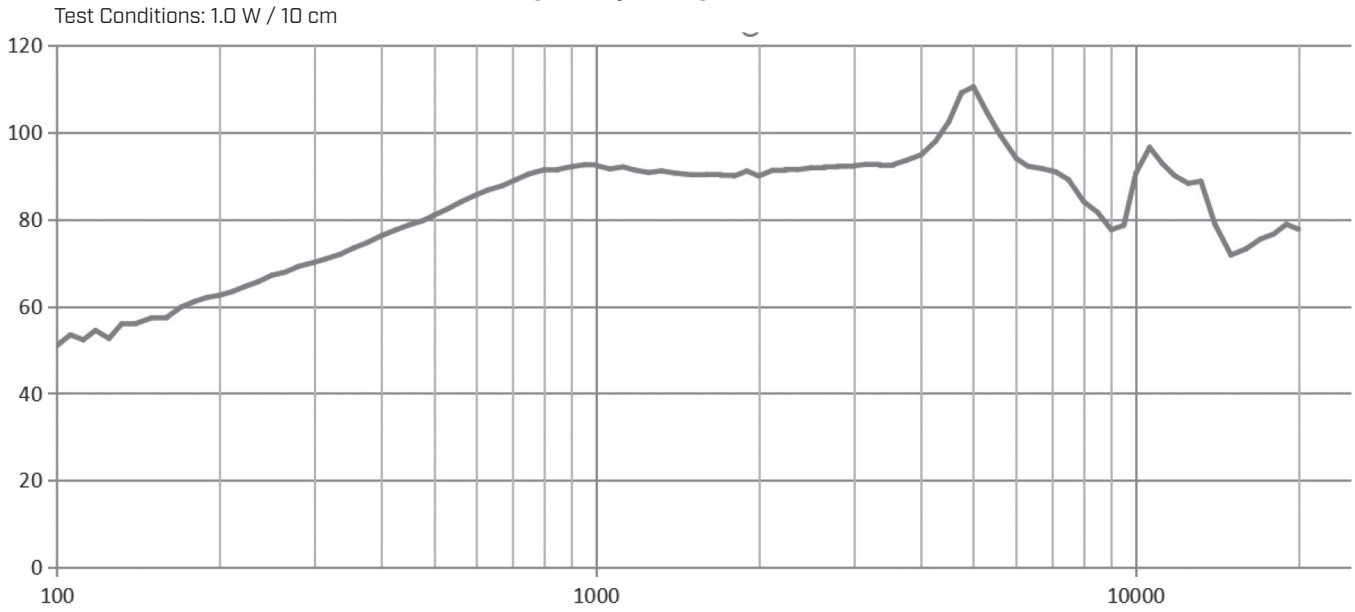

RESPONSE CURVES

Frequency Response Curve