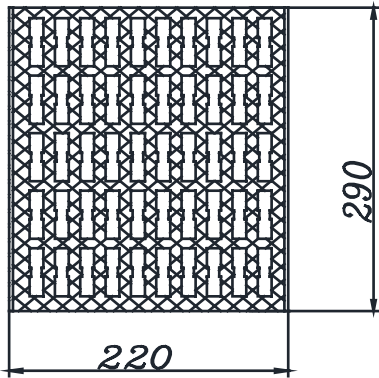

PACKAGING

units: mm

Tray Size: 290 x 220 mm
Tray QTY: 100 pcs per tray
Carton Size: 310 x 240 x 270 mm
Carton QTY: 2,500 pcs per carton

100PCS×25=2500PCS/Stack