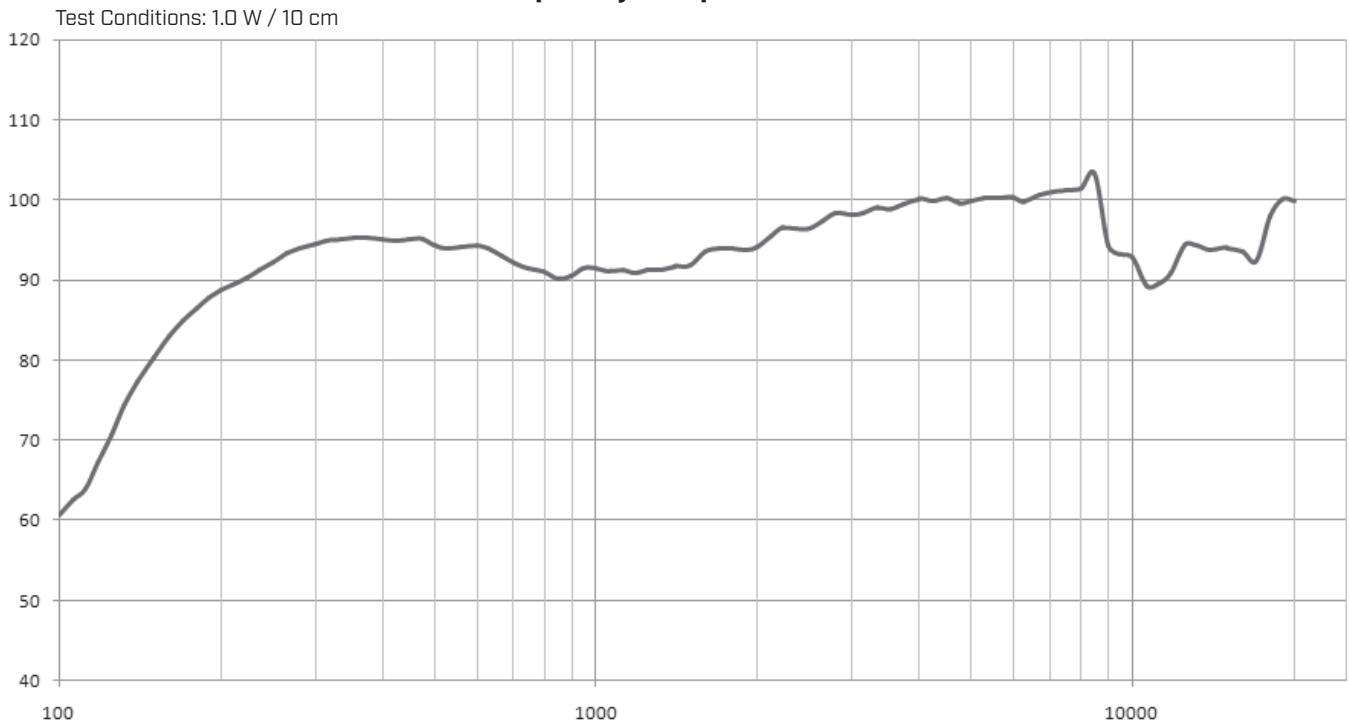

RESPONSE CURVES

Frequency Response Curve