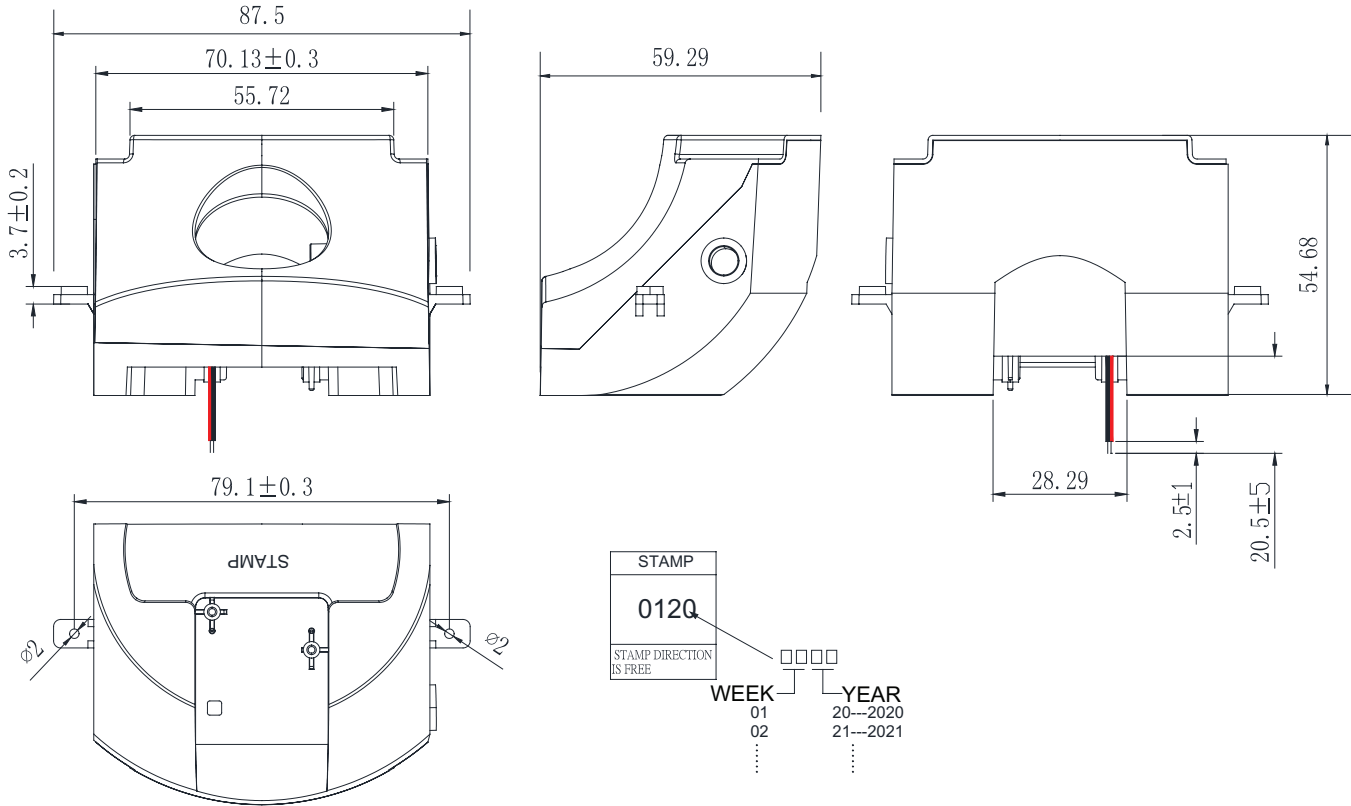

MODEL: CES-885955-26PM | **DESCRIPTION:** SPEAKER**FEATURES**

- 2 W rated power
- 6 ohm rated impedance
- panel mount

**SPECIFICATIONS**

parameter	conditions/description	min	typ	max	units
input power	max power: IEC-60268-5, filter 50 seconds on, 120 seconds off, 10 cycles (room temp)		2.0	3.0	W
impedance	at 2.0 kHz	5.1	6	6.9	Ω
resonant frequency (Fo)	at 1.0 V	256	320	384	Hz
frequency response		Fo		20,000	Hz
sound pressure level	at 1.0 W, 0.1 m, avg at 0.6, 0.8, 1.0, 1.2 kHz	88	91	94	dB
distortion	at 1.0 kHz, 1.0 W			10	%
buzz, rattle, etc.	must be normal at sine wave, frequency range			3.46	V
polarity	cone moves forward w/ positive dc current to "+" terminal				
dimensions	87.9 x 59.29 x 54.9				mm
magnet	Nd-Fe-B				
enclosure material	ABS 777D				
cone material	PU-AL				
terminal	wire leads				
weight			51.0		g
operating temperature		-30		70	$^{\circ}\text{C}$
storage temperature		-30		70	$^{\circ}\text{C}$
hand soldering	for maximum 3 seconds			380	$^{\circ}\text{C}$
RoHS	yes				

Notes: 1. All specifications measured at 15-35 $^{\circ}\text{C}$, humidity at 45-85%, under 86-106 kPa pressure, unless otherwise noted.

MECHANICAL DRAWING

units: mm
tolerance: ± 0.3 mm

wire: UL1571 30 AWG
internal speaker: CMS-3150-26SP

RESPONSE CURVES

Frequency Response Curve

Total Harmonic Distortion Curve

PACKAGING

units: mm

Tray Size: 475 x 325 x 60 mm
 Tray QTY: 25 pcs per tray
 Carton Size: 485 x 335 x 270 mm
 Carton QTY: 100 pcs per carton

Paper+Bubble cotton (25pcs)
 475 × 325 × 60MM

25*4=100pcs

CARTON BOX (100PCS)
 485 × 335 × 270MM

Lot No.	XXXXXXXXXX
Part No.	Invt. Partic.
Quantity.	XXXX Pes
Date:	
	DD MM YY
	MADE IN CHINA

RoHs Compliant