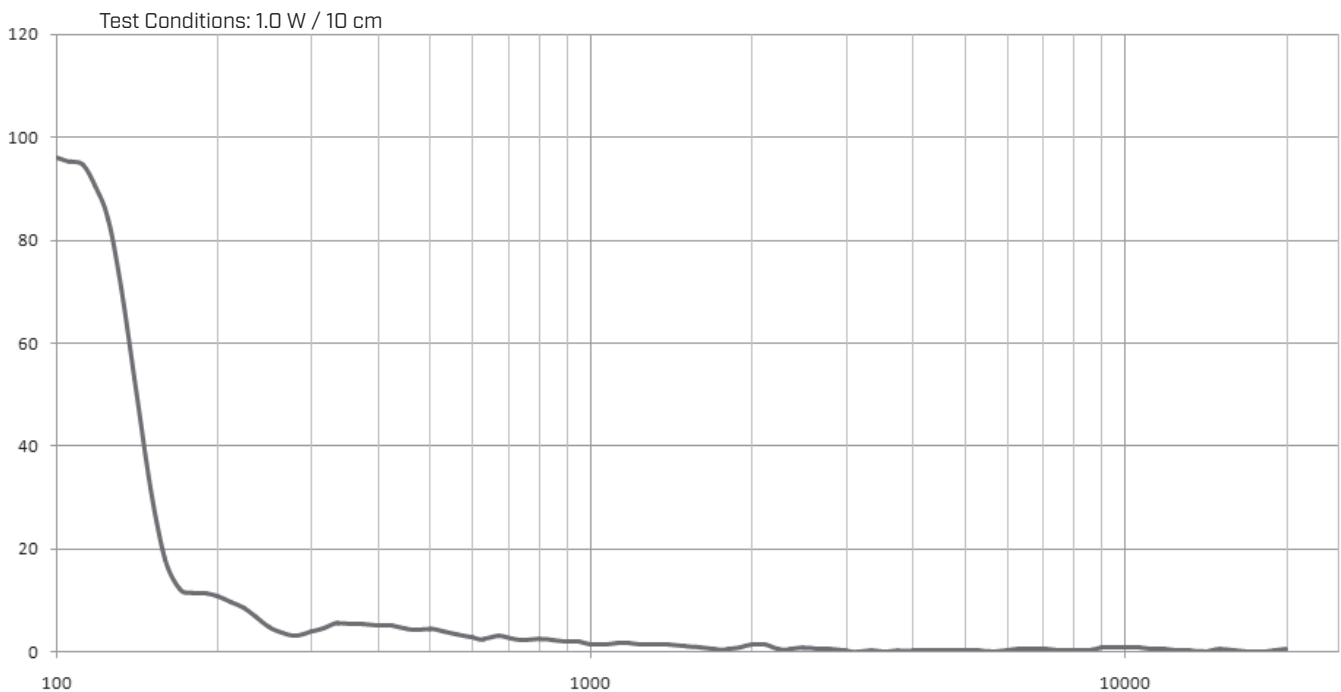

Total Harmonic Distortion Curve