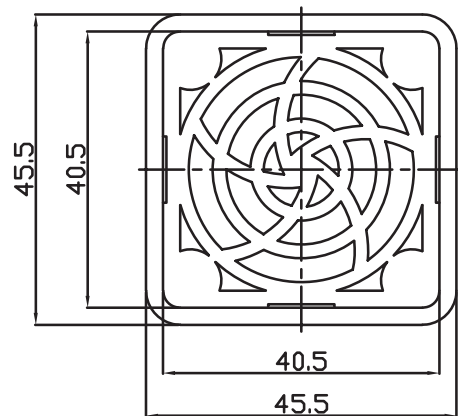

MECHANICAL DRAWING

units: mm
tolerance: ±1.0 mm
unless otherwise noted

DESCRIPTION	MATERIAL	PLATING/COLOR
housing	PA-707 (UL94HB)	black
media	polyurethane foam (30 PPI)	

UPPER HOUSING