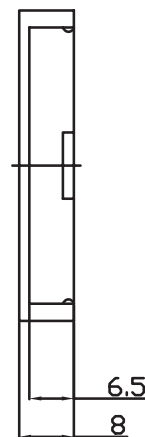

MECHANICAL DRAWING

units: mm
tolerance: ±1.0 mm
unless otherwise noted

DESCRIPTION	MATERIAL	PLATING/COLOR
housing	PA-707 (UL94HB)	black
media	polyurethane foam (30 PPI)	

UPPER HOUSING