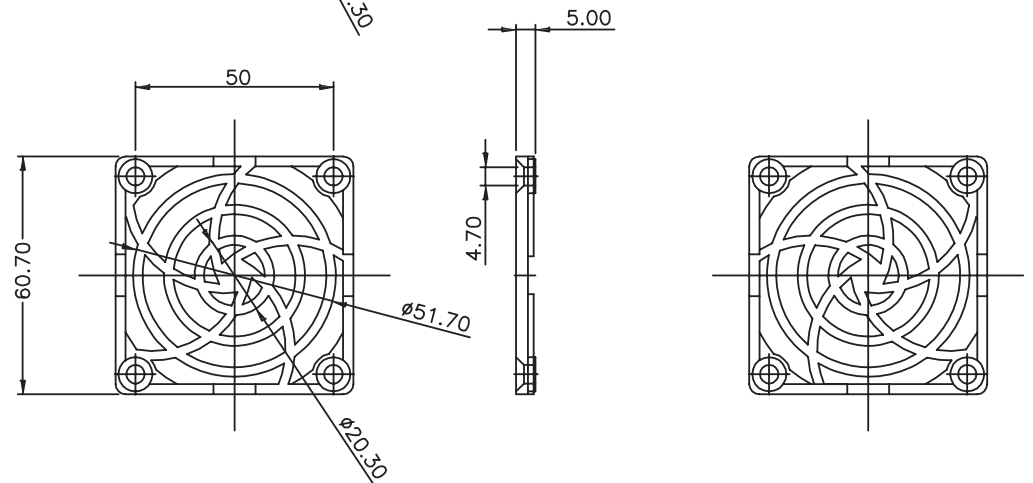

LOWER HOUSING