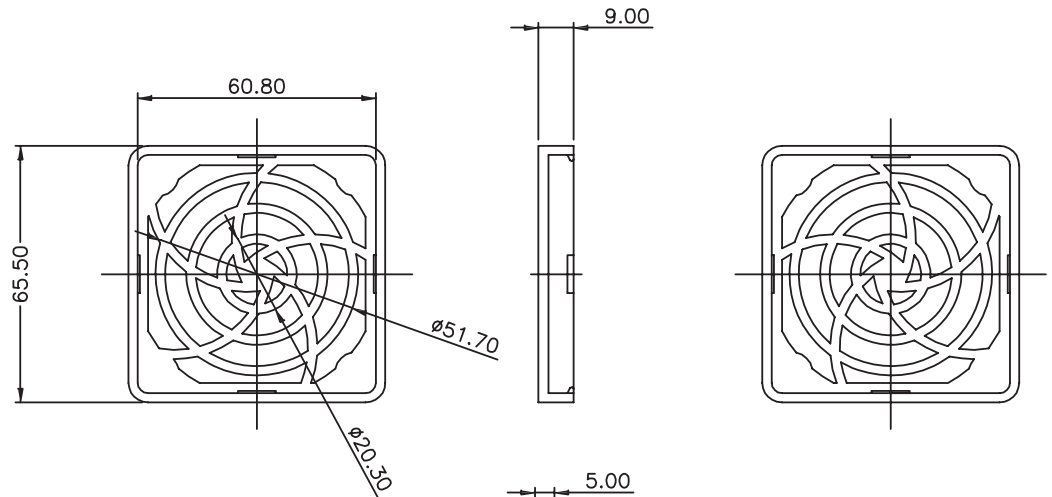

**MODEL:** CFFA-600 | **DESCRIPTION:** FAN FILTER

**FEATURES**

- 65.5 x 65.5 mm fan filter
- 50.0 mm pitch
- for use with 60 mm fan

**MECHANICAL DRAWING**

units: mm  
tolerance: ±1.0 mm  
unless otherwise noted

DESCRIPTION	MATERIAL	PLATING/COLOR
housing	PA-707 (UL94HB)	black
media	polyurethane foam (30 PPI)	

UPPER HOUSING

LOWER HOUSING