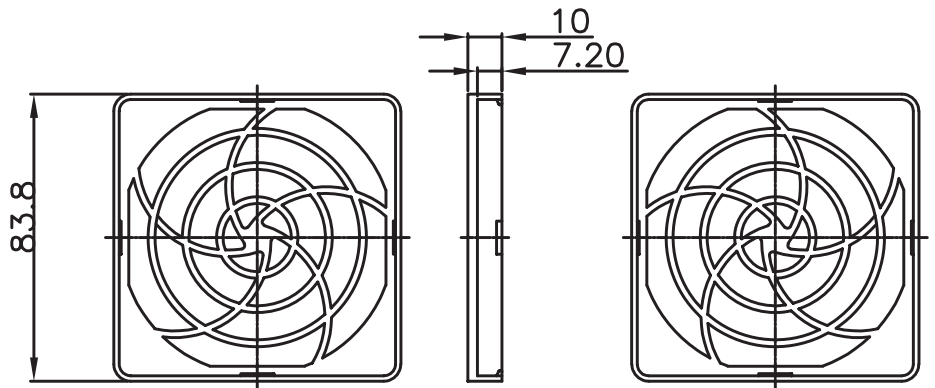

MECHANICAL DRAWING

units: mm
tolerance: ±1.0 mm
unless otherwise noted

DESCRIPTION	MATERIAL	PLATING/COLOR
housing	PA-707 (UL94HB)	black
media	polyurethane foam (30 PPI)	

UPPER HOUSING

LOWER HOUSING