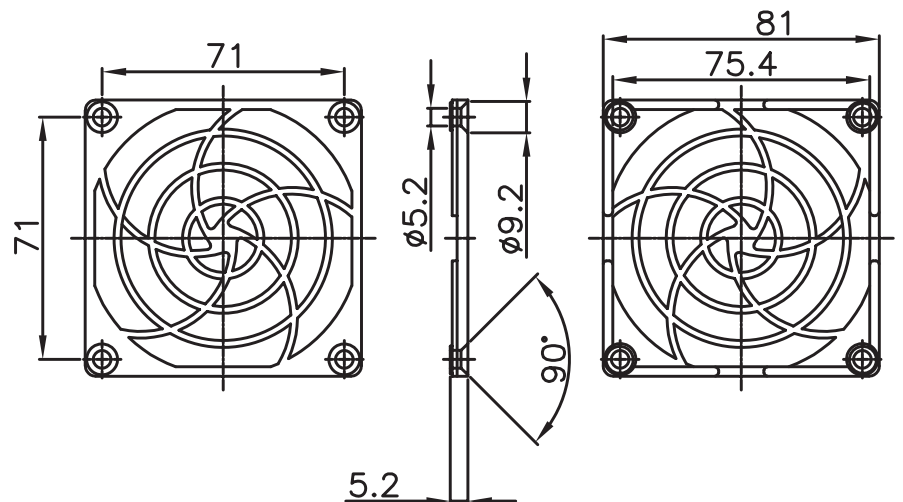

**MODEL:** CFFA-800 | **DESCRIPTION:** FAN FILTER

**FEATURES**

- 83.8 x 83.8 mm fan filter
- 71 mm pitch
- for use with 80 mm fan

**MECHANICAL DRAWING**

units: mm  
tolerance: ±1.0 mm  
unless otherwise noted

DESCRIPTION	MATERIAL	PLATING/COLOR
housing	PA-707 (UL94HB)	black
media	polyurethane foam (30 PPI)	

UPPER HOUSING

LOWER HOUSING