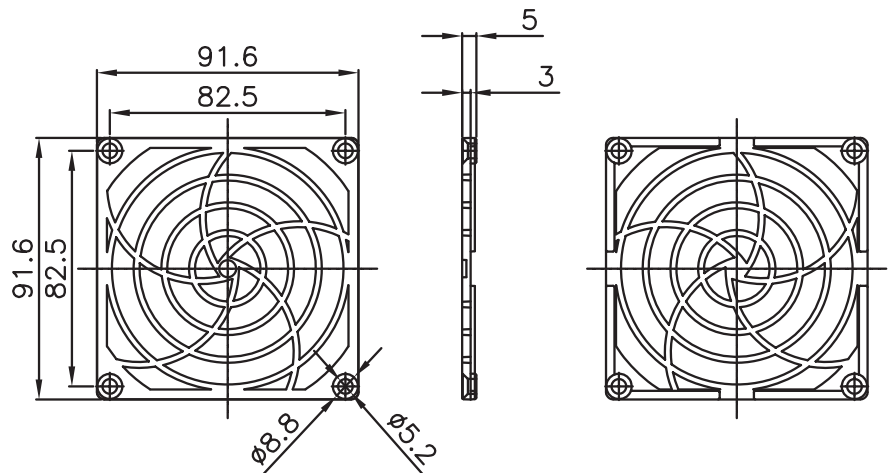

**MODEL:** CFFA-920 | **DESCRIPTION:** FAN FILTER

**FEATURES**

- 97 x 97 mm fan filter
- 82.5 mm pitch
- for use with 92 mm fan

**MECHANICAL DRAWING**

units: mm  
tolerance: ±1.0 mm  
unless otherwise noted

DESCRIPTION	MATERIAL	PLATING/COLOR
housing	PA-707 (UL94HB)	black
media	polyurethane foam (30 PPI)	

UPPER HOUSING

LOWER HOUSING