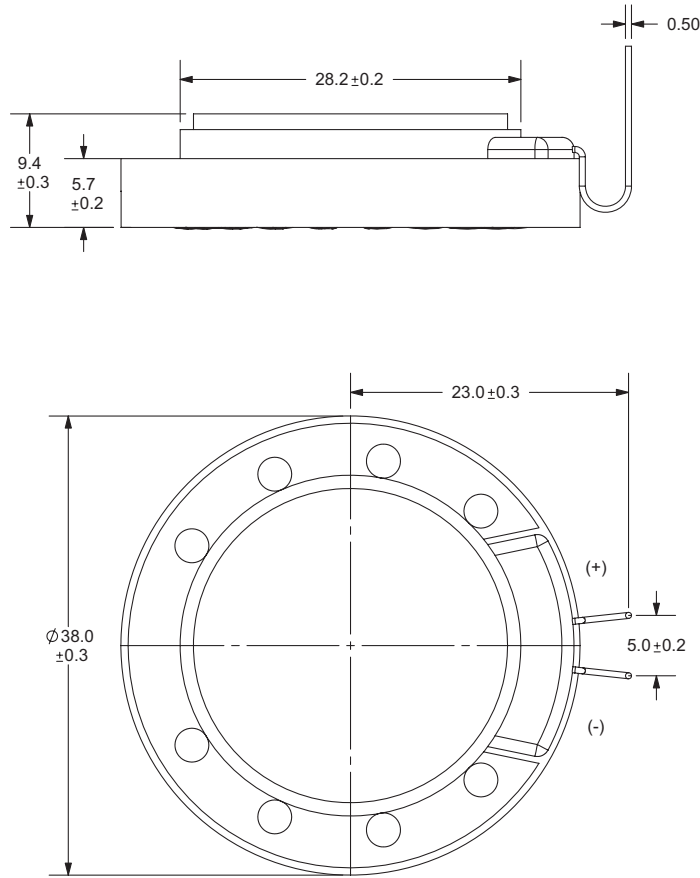

MODEL: CLF0381MP-1 | **DESCRIPTION:** SPEAKER**FEATURES**

- 38 mm
- round frame
- 0.25 W
- 8 Ω
- ferrite magnet
- PET cone

**SPECIFICATIONS**

parameter	conditions/description	min	typ	max	units
input power			0.25	0.4	W
impedance	at 1.0 kHz, 1.0 V	6.8	8	9.2	Ω
resonant frequency (Fo)	at 1.0 V	304	380	456	Hz
frequency response		Fo		10,000	Hz
sound pressure level	at 0.1 W, 5 cm, avg at 0.6, 0.8, 1.0, 1.2 kHz	90	93	96	dB
buzz, rattle, etc.	must be normal at sine wave			1.41	V
dimensions	$\varnothing 38 \times 9.4$				mm
magnet	ferrite				
cone material	PET				
terminal	solder pins/posts				
weight			15.6		g
operating temperature		-25		60	$^{\circ}\text{C}$
RoHS	yes				

MECHANICAL DRAWING

units: mm

FREQUENCY RESPONSE CURVE

parameter	conditions/description
potentiometer range	50 dB
rectifier	RMS
lower limit frequency	20 Hz
wr. speed	100 mm/sec
zero level	60 dB

REVISION HISTORY