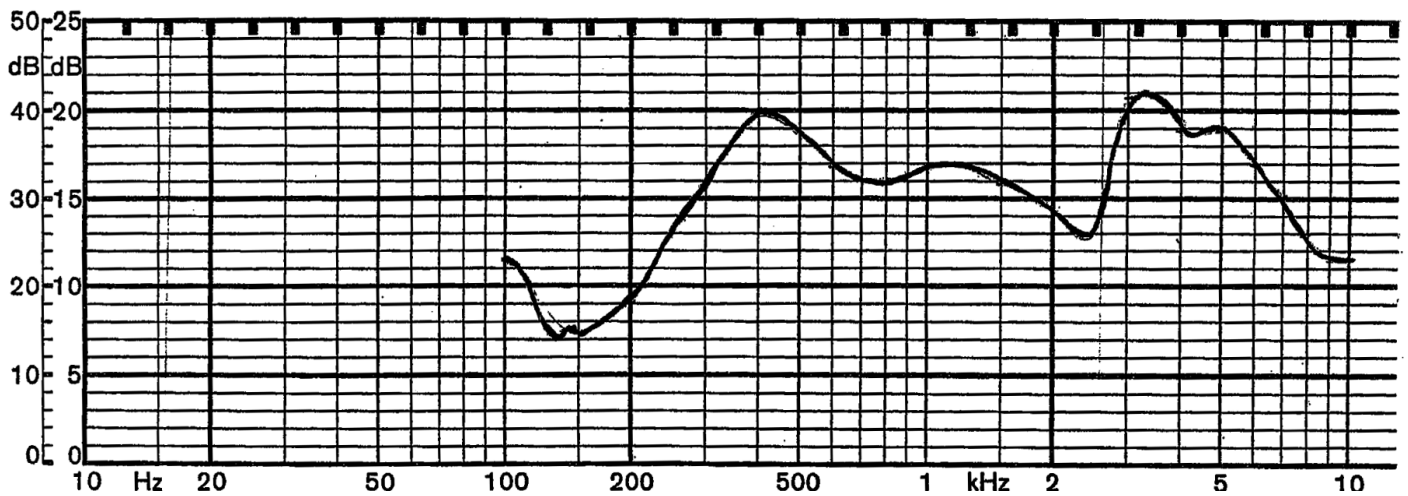

MODEL: CLF0381MP-1 | **DESCRIPTION:** SPEAKER**FEATURES**

- 38 mm
- round frame
- 0.25 W
- 8 Ω
- ferrite magnet
- PET cone

**SPECIFICATIONS**

parameter	conditions/description	min	typ	max	units
input power			0.25	0.4	W
impedance	at 1.0 kHz, 1.0 V	6.8	8	9.2	Ω
resonant frequency (Fo)	at 1.0 V	304	380	456	Hz
frequency response		Fo		10,000	Hz
sound pressure level	at 0.1 W, 5 cm, avg at 0.6, 0.8, 1.0, 1.2 kHz	90	93	96	dB
buzz, rattle, etc.	must be normal at sine wave			1.41	V
dimensions	$\varnothing 38 \times 9.4$				mm
magnet	ferrite				
cone material	PET				
terminal	solder pins/posts				
weight			15.6		g
operating temperature		-25		60	$^{\circ}\text{C}$
RoHS	yes				

MECHANICAL DRAWING

units: mm

FREQUENCY RESPONSE CURVE

parameter	conditions/description
potentiometer range	50 dB
rectifier	RMS
lower limit frequency	20 Hz
wr. speed	100 mm/sec
zero level	60 dB

REVISION HISTORY