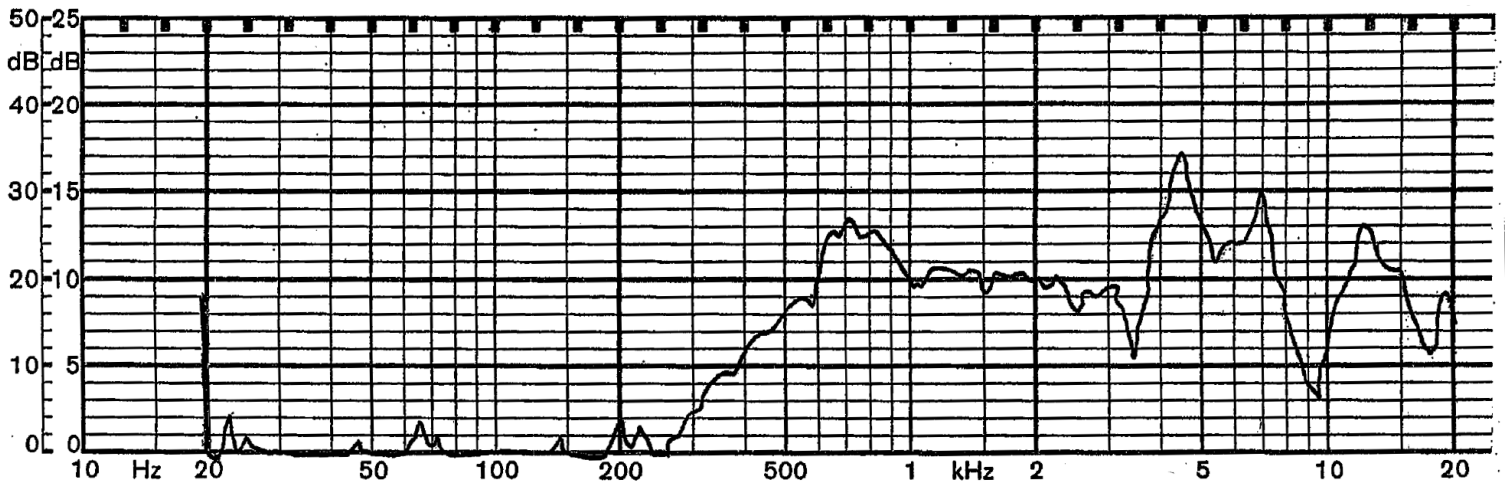

MODEL: CLS0401M | **DESCRIPTION:** SPEAKER**FEATURES**

- 40 mm round frame
- 8 Ω impedance
- rated 0.2 W
- neodymium magnet
- PET cone

**SPECIFICATIONS**

parameter	conditions/description	min	typ	max	units
input power			0.2	0.5	W
impedance	at 800 Hz, 1.0 V	6.8	8	9.2	Ω
resonant frequency (Fo)	at Fo, 1.0 V	480	600	720	Hz
frequency response		Fo		8,000	Hz
sound pressure level	at 0.2 W, 50 cm, avg at 1.0, 1.5, 1.8, 2.0 kHz	77	80	83	dB
buzz, rattle, etc.	must be normal at sine wave, frequency range			1.26	V
dimensions	\varnothing 40 x 9.7				mm
magnet	Nd-Fe-B				
cone material	PET				
terminal	solder eyelets				
operating temperature		-25		60	$^{\circ}$ C
RoHS	yes				

MECHANICAL DRAWING

units: mm
tolerance: ± 0.3 mm

FREQUENCY RESPONSE CURVE

parameter	conditions/description
potentiometer range	50 dB
rectifier	RMS
lower limit frequency	20 Hz
wr. speed	100 mm/sec
zero level	60 dB