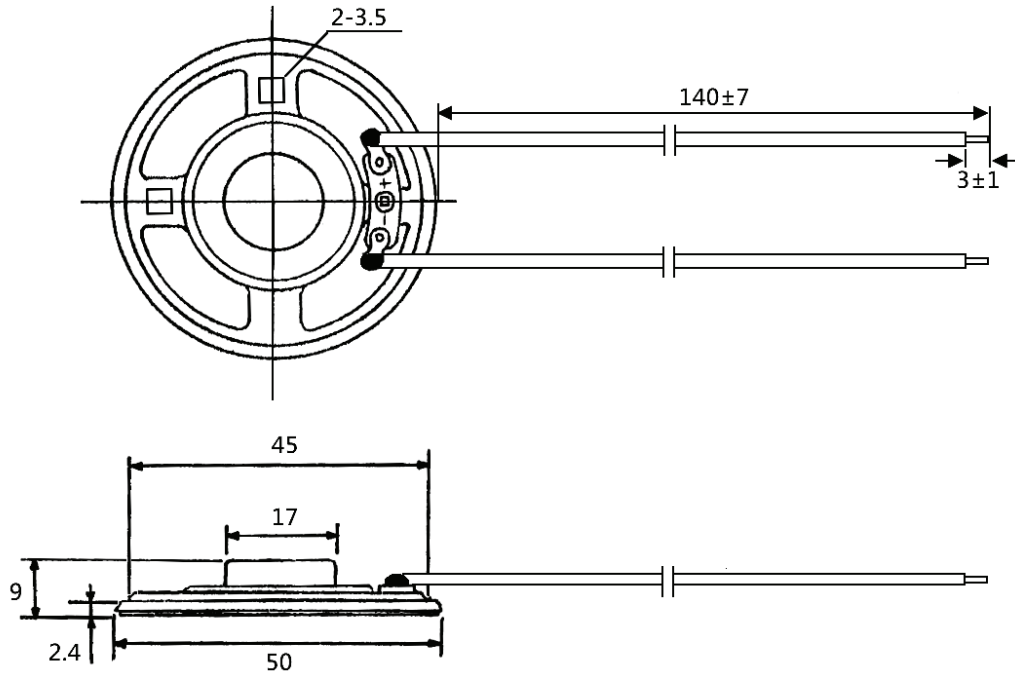

MODEL: CLS0501M-L152 | **DESCRIPTION:** SPEAKER**FEATURES**

- 50 mm
- round frame
- 0.2 W
- 8 Ω
- neodymium magnet
- PET cone
- wire leads

**SPECIFICATIONS**

parameter	conditions/description	min	typ	max	units
input power			0.2	0.5	W
impedance	at 0.8 kHz, 1.0 V	6.8	8	9.2	Ω
resonant frequency (Fo)	at 1.0 V	480	600	720	Hz
frequency response		Fo		12,000	Hz
sound pressure level	at 0.2 W, 50 cm, avg at 1.0, 1.4, 1.7, 2.0 kHz	81	84	87	dB
distortion	at 1 kHz, 0.2 W			5	%
buzz, rattle, etc.	must be normal at sine wave			1.26	V
dimensions	50 x 9				mm
magnet	Nd-Fe-B				
cone material	PET				
terminal	wire leads				
weight			13.1		g
operating temperature		-25		60	$^{\circ}$ C
hand soldering	for maximum 3 seconds	360	380	400	$^{\circ}$ C
RoHS	yes				

MECHANICAL DRAWING

units: mm
tolerance: ± 0.5 mm

wire: UL1007, 26 AWG

FREQUENCY RESPONSE CURVE

REVISION HISTORY

rev.	description	date
1.0	initial release	07/03/2007
1.01	frame shape changed, SPL increased, brand update	04/09/2020
1.02	logo, datasheet style update	08/05/2022
1.03	CUI Devices rebranded to Same Sky	09/11/2024