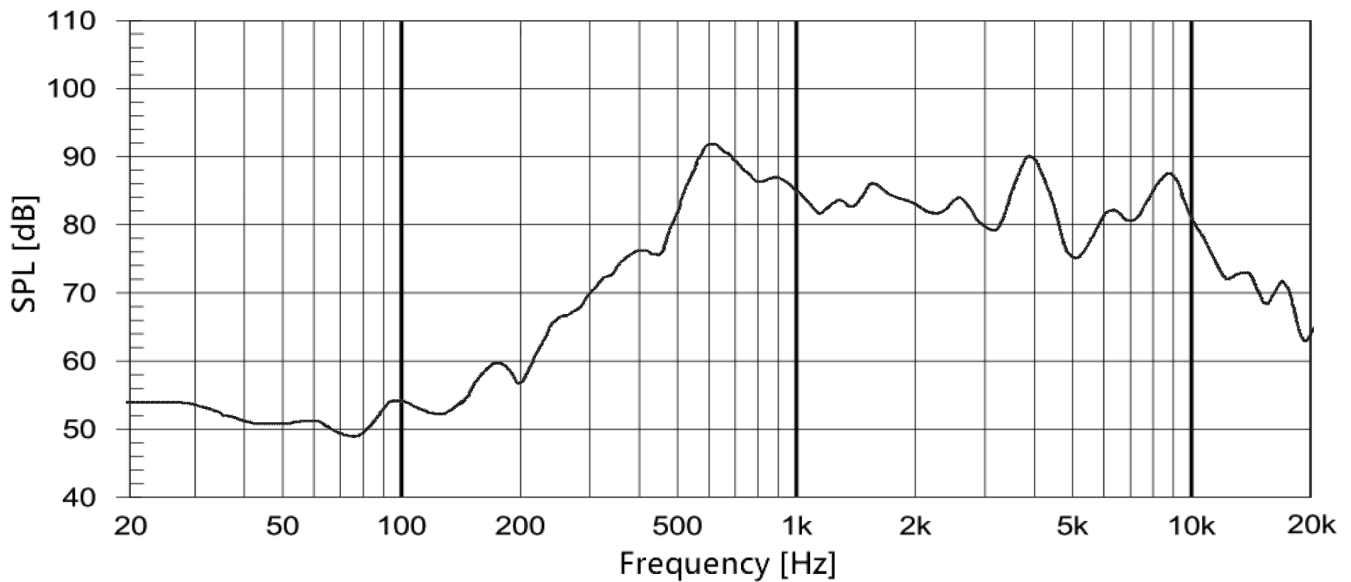

MODEL: CLS0501M-L152 | **DESCRIPTION:** SPEAKER**FEATURES**

- 50 mm
- round frame
- 0.2 W
- 8 Ω
- neodymium magnet
- PET cone
- wire leads

**SPECIFICATIONS**

parameter	conditions/description	min	typ	max	units
input power			0.2	0.5	W
impedance	at 0.8 kHz, 1.0 V	6.8	8	9.2	Ω
resonant frequency (Fo)	at 1.0 V	480	600	720	Hz
frequency response		Fo		12,000	Hz
sound pressure level	at 0.2 W, 50 cm, avg at 1.0, 1.4, 1.7, 2.0 kHz	81	84	87	dB
distortion	at 1 kHz, 0.2 W			5	%
buzz, rattle, etc.	must be normal at sine wave			1.26	V
dimensions	50 x 9				mm
magnet	Nd-Fe-B				
cone material	PET				
terminal	wire leads				
weight			13.1		g
operating temperature		-25		60	$^{\circ}$ C
hand soldering	for maximum 3 seconds	360	380	400	$^{\circ}$ C
RoHS	yes				

MECHANICAL DRAWING

units: mm
tolerance: ± 0.5 mm

wire: UL1007, 26 AWG

FREQUENCY RESPONSE CURVE

REVISION HISTORY

rev.	description	date
1.0	initial release	07/03/2007
1.01	frame shape changed, SPL increased, brand update	04/09/2020
1.02	logo, datasheet style update	08/05/2022
1.03	CUI Devices rebranded to Same Sky	09/11/2024