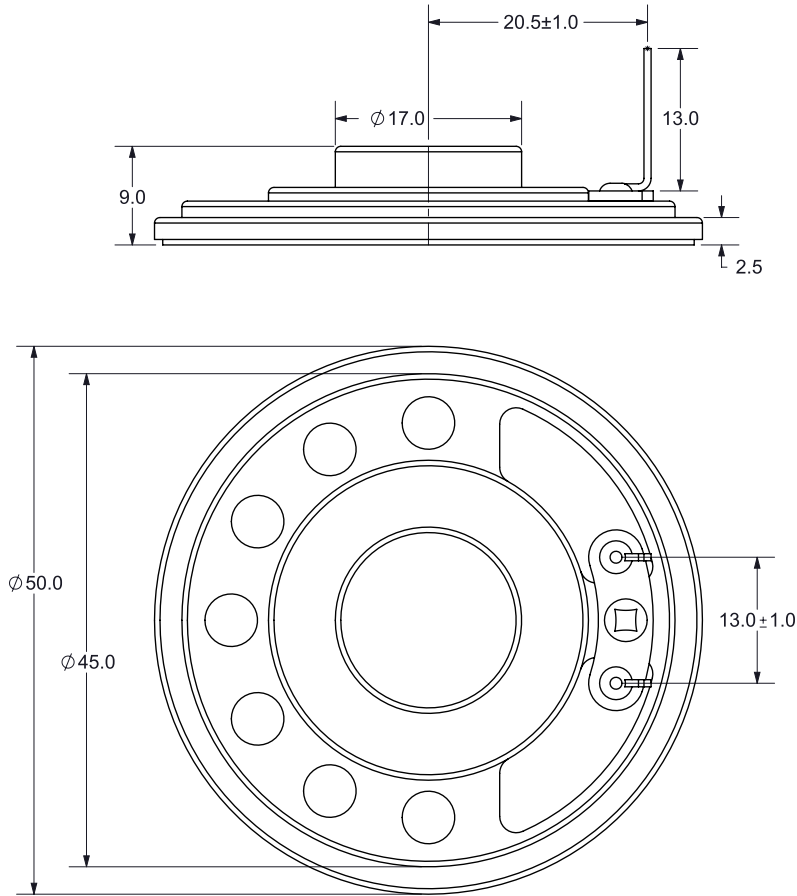

MODEL: CLS0501MP | **DESCRIPTION:** SPEAKER**FEATURES**

- 0.2 W nominal input
- 600 Hz resonant frequency
- solder pins

**SPECIFICATIONS**

parameter	conditions/description	min	typ	max	units
input power			0.2	0.5	W
impedance		6.8	8	9.2	Ω
resonant frequency (Fo)		480	600	720	Hz
frequency response		Fo		13,000	Hz
sound pressure level	at 0.2 W, 50 cm, avg 0.9, 1.2, 1.5, 1.8 kHz	77	80	83	dB
buzz, rattle, etc.	must be normal at sine wave			1.26	V
distortion	at 1.0 kHz, 0.2 W			10	%
dimensions	\varnothing 50 x 9				mm
magnet	Nd-Fe-B				
cone material	PET				
terminal	solder pins				
operating temperature		-25		60	$^{\circ}$ C
RoHS	yes				

MECHANICAL DRAWING

units: mm
tolerance: ± 0.3 mm

FREQUENCY RESPONSE CURVE

parameter	conditions/description
potentiometer range	50 dB
rectifier	RMS
lower limit frequency	20 Hz
zero level	50 dB

REVISION HISTORY