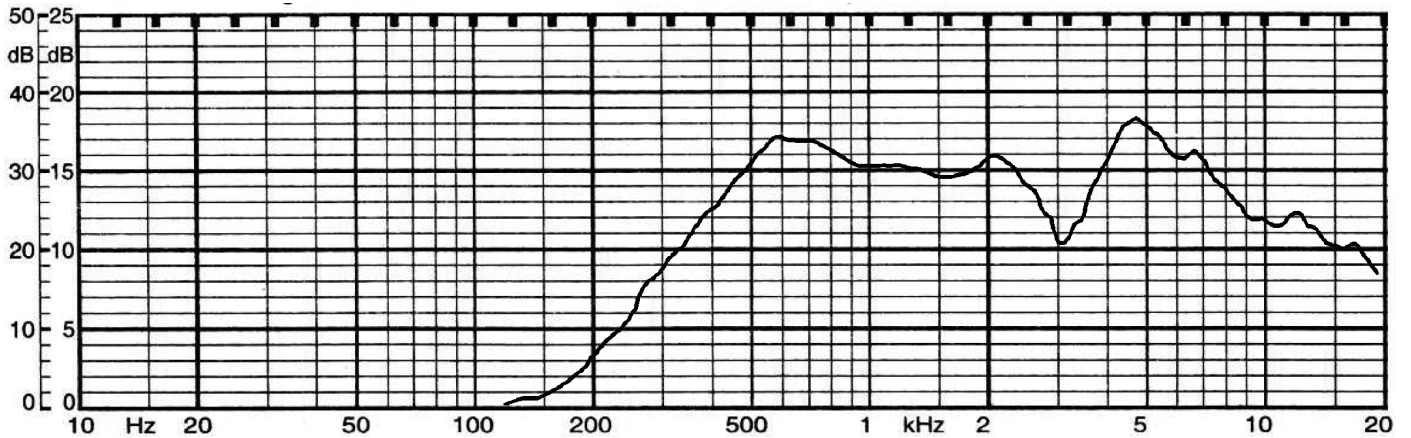

MODEL: CLS0501MP | **DESCRIPTION:** SPEAKER**FEATURES**

- 0.2 W nominal input
- 600 Hz resonant frequency
- solder pins

**SPECIFICATIONS**

parameter	conditions/description	min	typ	max	units
input power			0.2	0.5	W
impedance		6.8	8	9.2	Ω
resonant frequency (Fo)		480	600	720	Hz
frequency response		Fo		13,000	Hz
sound pressure level	at 0.2 W, 50 cm, avg 0.9, 1.2, 1.5, 1.8 kHz	77	80	83	dB
buzz, rattle, etc.	must be normal at sine wave			1.26	V
distortion	at 1.0 kHz, 0.2 W			10	%
dimensions	\varnothing 50 x 9				mm
magnet	Nd-Fe-B				
cone material	PET				
terminal	solder pins				
operating temperature		-25		60	$^{\circ}$ C
RoHS	yes				

MECHANICAL DRAWING

units: mm
tolerance: ± 0.3 mm

FREQUENCY RESPONSE CURVE

parameter	conditions/description
potentiometer range	50 dB
rectifier	RMS
lower limit frequency	20 Hz
zero level	50 dB

REVISION HISTORY