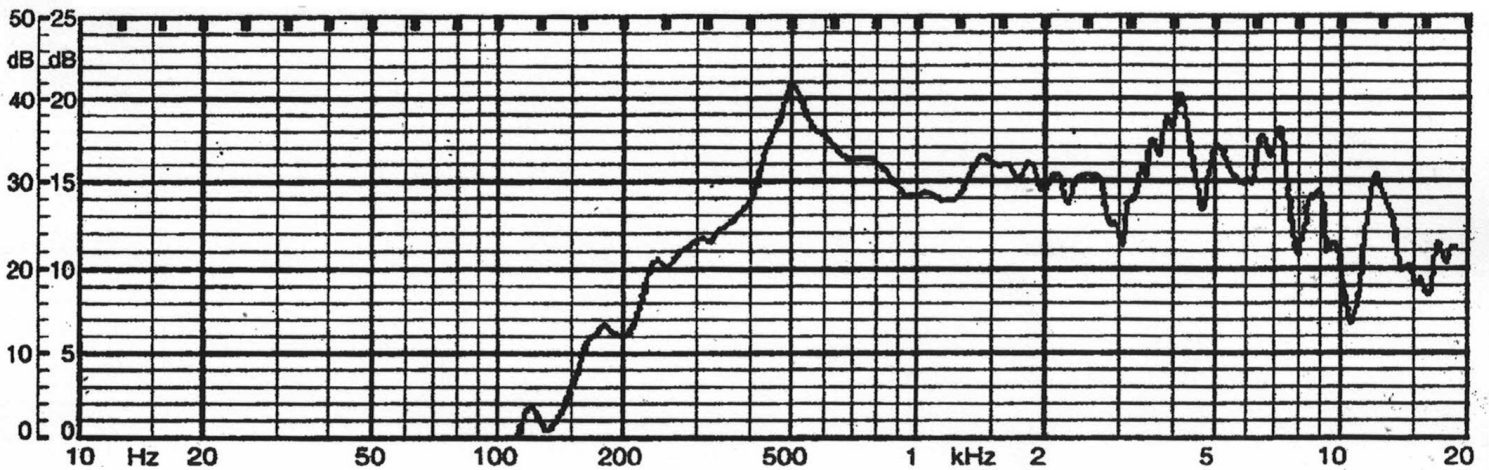

MODEL: CLS0571M | DESCRIPTION: SPEAKER

FEATURES

- 57 mm round frame
- 8 Ω impedance
- rated 0.2 W
- neodymium magnet
- PET cone

SPECIFICATIONS

parameter	conditions/description	min	typ	max	units
input power			0.2	0.4	W
impedance		6.8	8	9.2	Ω
resonant frequency (Fo)	at Fo, 1 V	400	500	600	Hz
frequency response		Fo		20,000	Hz
sound pressure level	at 0.2 W, 50 cm, avg at 1.0, 1.4, 1.7, 2.0 kHz	78	81	84	dB
buzz, rattle, etc.	must be normal at sine wave, frequency range			1.26	V
dimensions	\varnothing 57.0 x 11.8				mm
magnet	Nd-Fe-B				
cone material	PET				
terminal	solder terminals				
weight			14.9		g
operating temperature		-25		60	$^{\circ}$ C
hand soldering	for maximum 3 seconds	360	380	400	$^{\circ}$ C
RoHS	yes				

MECHANICAL DRAWING

units: mm
tolerance: ±0.8 mm

FREQUENCY RESPONSE CURVE

parameter	conditions/description
potentiometer range	50 dB
rectifier	RMS
lower limit frequency	20 Hz
zero level	50 dB

REVISION HISTORY