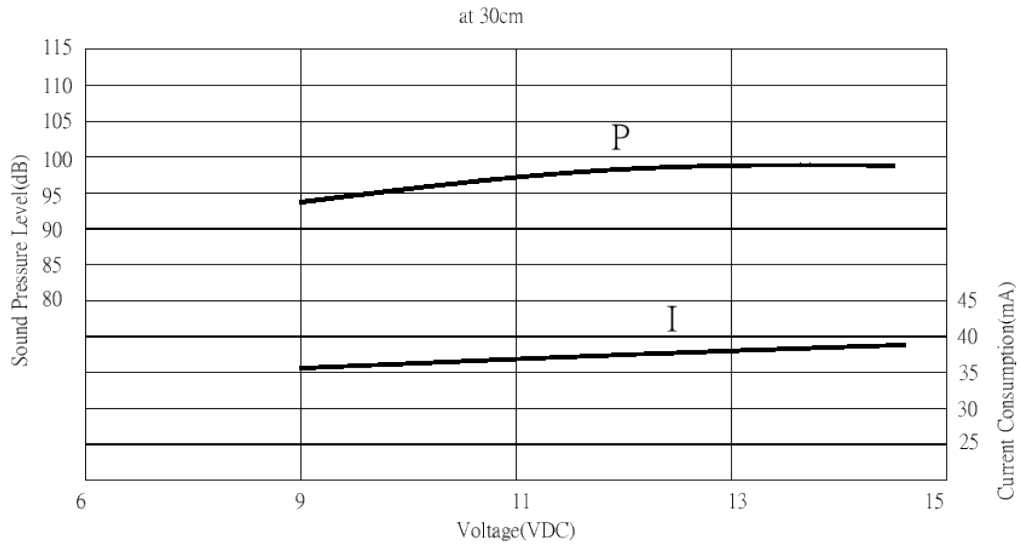

**MODEL:** CPE-460 | **DESCRIPTION:** PIEZO BUZZER INDICATOR

**FEATURES**

- wire lead with panel-mount tabs
- 12 Vdc rating
- 89 dB
- 300 Hz rated frequency

**SPECIFICATIONS**

parameter	conditions/description	min	typ	max	units
rated voltage			12		Vdc
operating voltage		9		14	Vdc
current consumption	at rated voltage			70	mA
rated frequency		250	300	350	Hz
sound pressure level	at 30 cm, rated voltage	89			dB
dimensions	∅41.8 x 22.0				mm
weight				17.4	g
material	ABS UL94 1/16" HB				
terminal	wire leads				
operating temperature		-20		60	°C
storage temperature		-30		70	°C
RoHS	yes				

Notes: 1. All specifications measured at 5-35°C, humidity at 45-85%, under 86-106kPa pressure, unless otherwise noted.

## PERFORMANCE CURVES

P: Voltage vs. Sound Pressure Level  
I: Voltage vs. Current Consumption