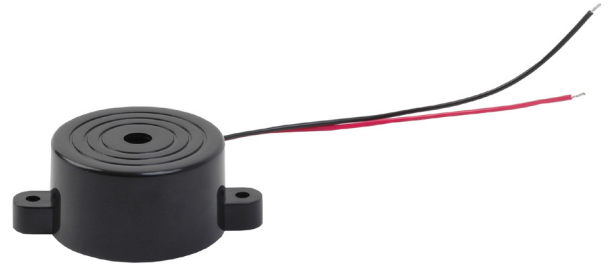

**MODEL:** CPE-460 | **DESCRIPTION:** PIEZO BUZZER INDICATOR

**FEATURES**

- wire lead with panel-mount tabs
- 12 Vdc rating
- 89 dB
- 300 Hz rated frequency

**SPECIFICATIONS**

parameter	conditions/description	min	typ	max	units
rated voltage			12		Vdc
operating voltage		9		14	Vdc
current consumption	at rated voltage			70	mA
rated frequency		250	300	350	Hz
sound pressure level	at 30 cm, rated voltage	89			dB
dimensions	∅41.8 x 22.0				mm
weight				17.4	g
material	ABS UL94 1/16" HB				
terminal	wire leads				
operating temperature		-20		60	°C
storage temperature		-30		70	°C
RoHS	yes				