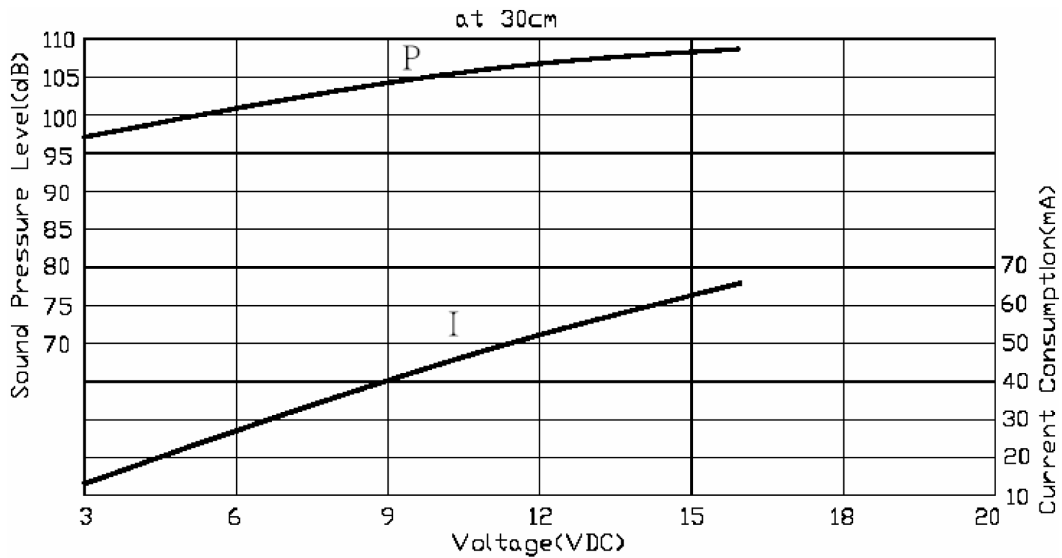

MODEL: CPE-960 | **DESCRIPTION:** PIEZO BUZZER INDICATOR**FEATURES**

- wire leads with panel-mount tabs
- 12 Vdc rating
- 100 dB
- 2.5 kHz rated frequency

**SPECIFICATIONS**

parameter	conditions/description	min	typ	max	units
rated voltage			12		Vdc
operating voltage		3		16	Vdc
current consumption	at rated voltage			58	mA
rated frequency		2,000	2,500	3,000	Hz
sound pressure level	at 30 cm, rated voltage	100			dB
dimensions	Ø50.0 x 37.5				mm
weight				35.0	g
material	ABS UL94 1/16" HB (black)				
terminal	wire leads				
operating temperature		-30		80	°C
storage temperature		-40		80	°C
RoHS	yes				

Notes: 1. All specifications measured at 5-35°C, humidity at 45-85%, under 86-106kPa pressure, unless otherwise noted.

MECHANICAL DRAWING

units: mm
tolerance: ±0.5 mm

PERFORMANCE CURVES

P: Voltage vs. Sound Pressure Level
I: Voltage vs. Current Consumption