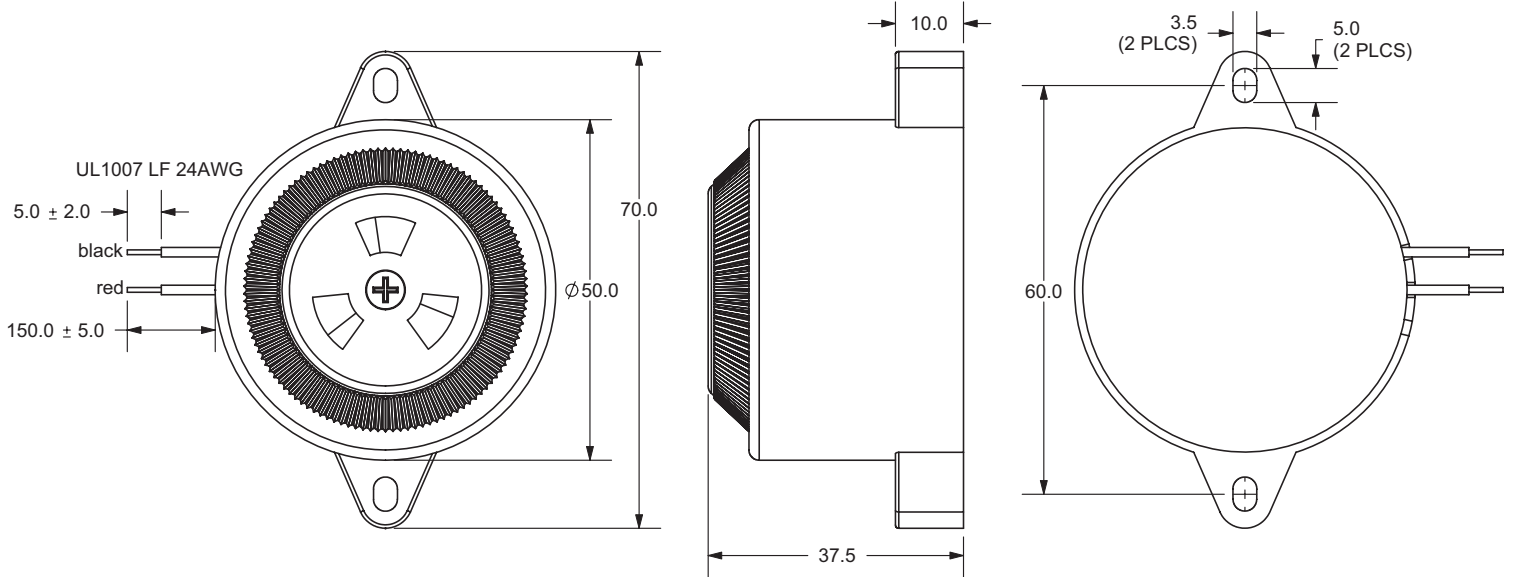

MODEL: CPE-960 | **DESCRIPTION:** PIEZO BUZZER INDICATOR**FEATURES**

- wire leads with panel-mount tabs
- 12 Vdc rating
- 100 dB
- 2.5 kHz rated frequency

**SPECIFICATIONS**

parameter	conditions/description	min	typ	max	units
rated voltage			12		Vdc
operating voltage		3		16	Vdc
current consumption	at rated voltage			58	mA
rated frequency		2,000	2,500	3,000	Hz
sound pressure level	at 30 cm, rated voltage	100			dB
dimensions	Ø50.0 x 37.5				mm
weight				35.0	g
material	ABS UL94 1/16" HB (black)				
terminal	wire leads				
operating temperature		-30		80	°C
storage temperature		-40		80	°C
RoHS	yes				

Notes: 1. All specifications measured at 5-35°C, humidity at 45-85%, under 86-106kPa pressure, unless otherwise noted.

MECHANICAL DRAWING

units: mm
tolerance: ±0.5 mm

PERFORMANCE CURVES

P: Voltage vs. Sound Pressure Level
I: Voltage vs. Current Consumption