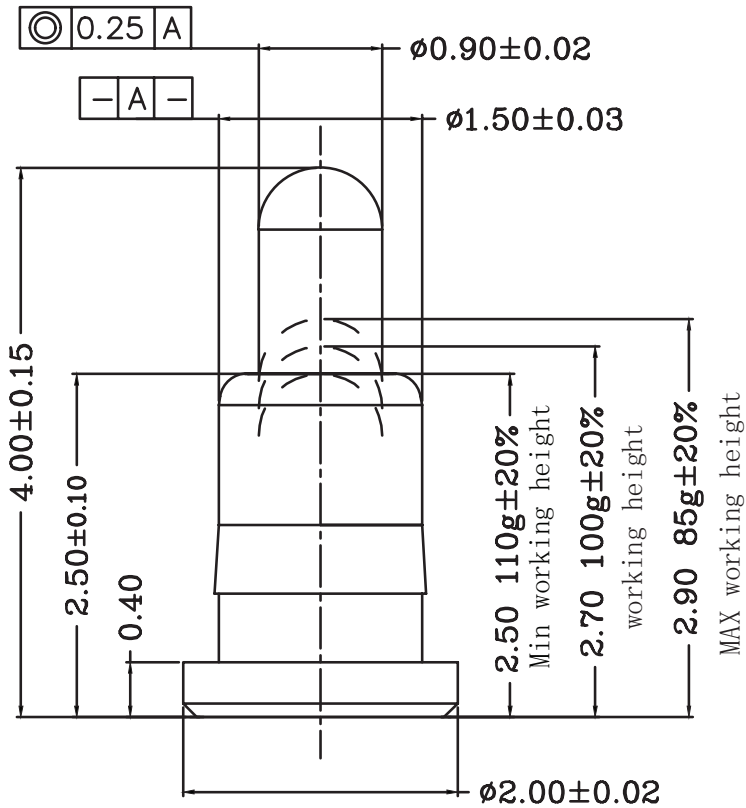

**MODEL:** CPG-26-SMT-TR | **DESCRIPTION:** POGO PIN**FEATURES**

- pogo pin
- surface mount
- gold plated

**SPECIFICATIONS**

parameter	conditions/description	min	typ	max	units
rated voltage				12	Vdc
rated current				1	A
contact resistance	at working height			100	mΩ
force	at minimum compression	68	85	102	gf
	at working height	80	100	120	gf
	at maximum compression	88	110	132	gf
mid stroke			1.3		mm
full stroke			1.5		mm
working height			2.7		mm
life		10,000			cycles
operating temperature		-40		85	°C
RoHS	yes				

MECHANICAL DRAWING

units: mm
 tolerance:
 X.X: ±0.15 mm
 X.XX: ±0.10 mm
 PCB: ±0.05 mm
 unless otherwise noted

DESCRIPTION	MATERIAL	PLATING/COLOR
barrel	brass	0.10 µm min gold over 1.4 µm min nickel
plunger	brass	0.25 µm min gold over 1.4 µm min nickel
spring	stainless steel wire	
housing	high temp. plastic [UL94V-0]	black

Recommended PCB Layout
 Top View

PACKAGING

units: mm

Reel Size: $\varnothing 330$ mm

Reel QTY: 1,500 pcs per reel

REVISION HISTORY

rev.	description	date
1.0	initial release	11/06/2024

The revision history provided is for informational purposes only and is believed to be accurate.