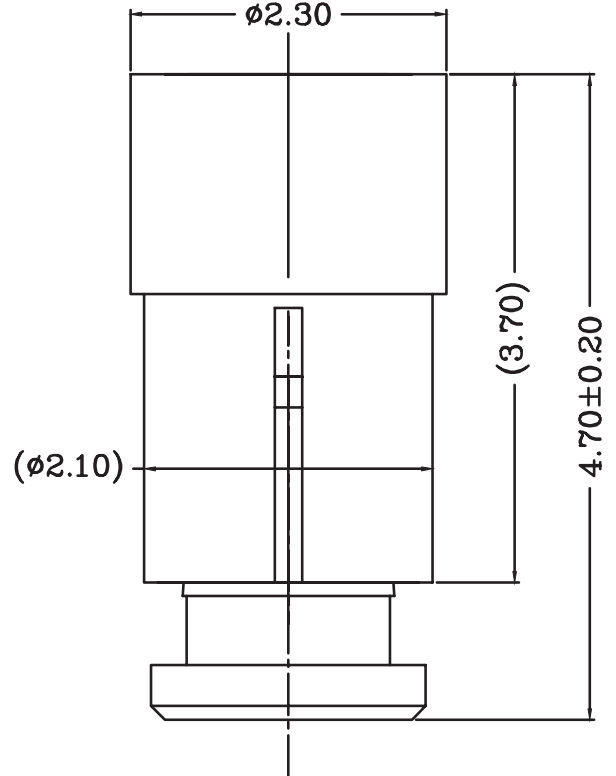

**MODEL:** CPG-26-SMT-TR | **DESCRIPTION:** POGO PIN**FEATURES**

- pogo pin
- surface mount
- gold plated

**SPECIFICATIONS**

parameter	conditions/description	min	typ	max	units
rated voltage				12	Vdc
rated current				1	A
contact resistance	at working height			100	mΩ
force	at minimum compression	68	85	102	gf
	at working height	80	100	120	gf
	at maximum compression	88	110	132	gf
mid stroke			1.3		mm
full stroke			1.5		mm
working height			2.7		mm
life		10,000			cycles
operating temperature		-40		85	°C
RoHS	yes				

MECHANICAL DRAWING

units: mm
 tolerance:
 X.X: ±0.15 mm
 X.XX: ±0.10 mm
 PCB: ±0.05 mm
 unless otherwise noted

DESCRIPTION	MATERIAL	PLATING/COLOR
barrel	brass	0.10 µm min gold over 1.4 µm min nickel
plunger	brass	0.25 µm min gold over 1.4 µm min nickel
spring	stainless steel wire	
housing	high temp. plastic [UL94V-0]	black

Recommended PCB Layout
 Top View

PACKAGING

units: mm

Reel Size: $\varnothing 330$ mm

Reel QTY: 1,500 pcs per reel

REVISION HISTORY

rev.	description	date
1.0	initial release	11/06/2024

The revision history provided is for informational purposes only and is believed to be accurate.