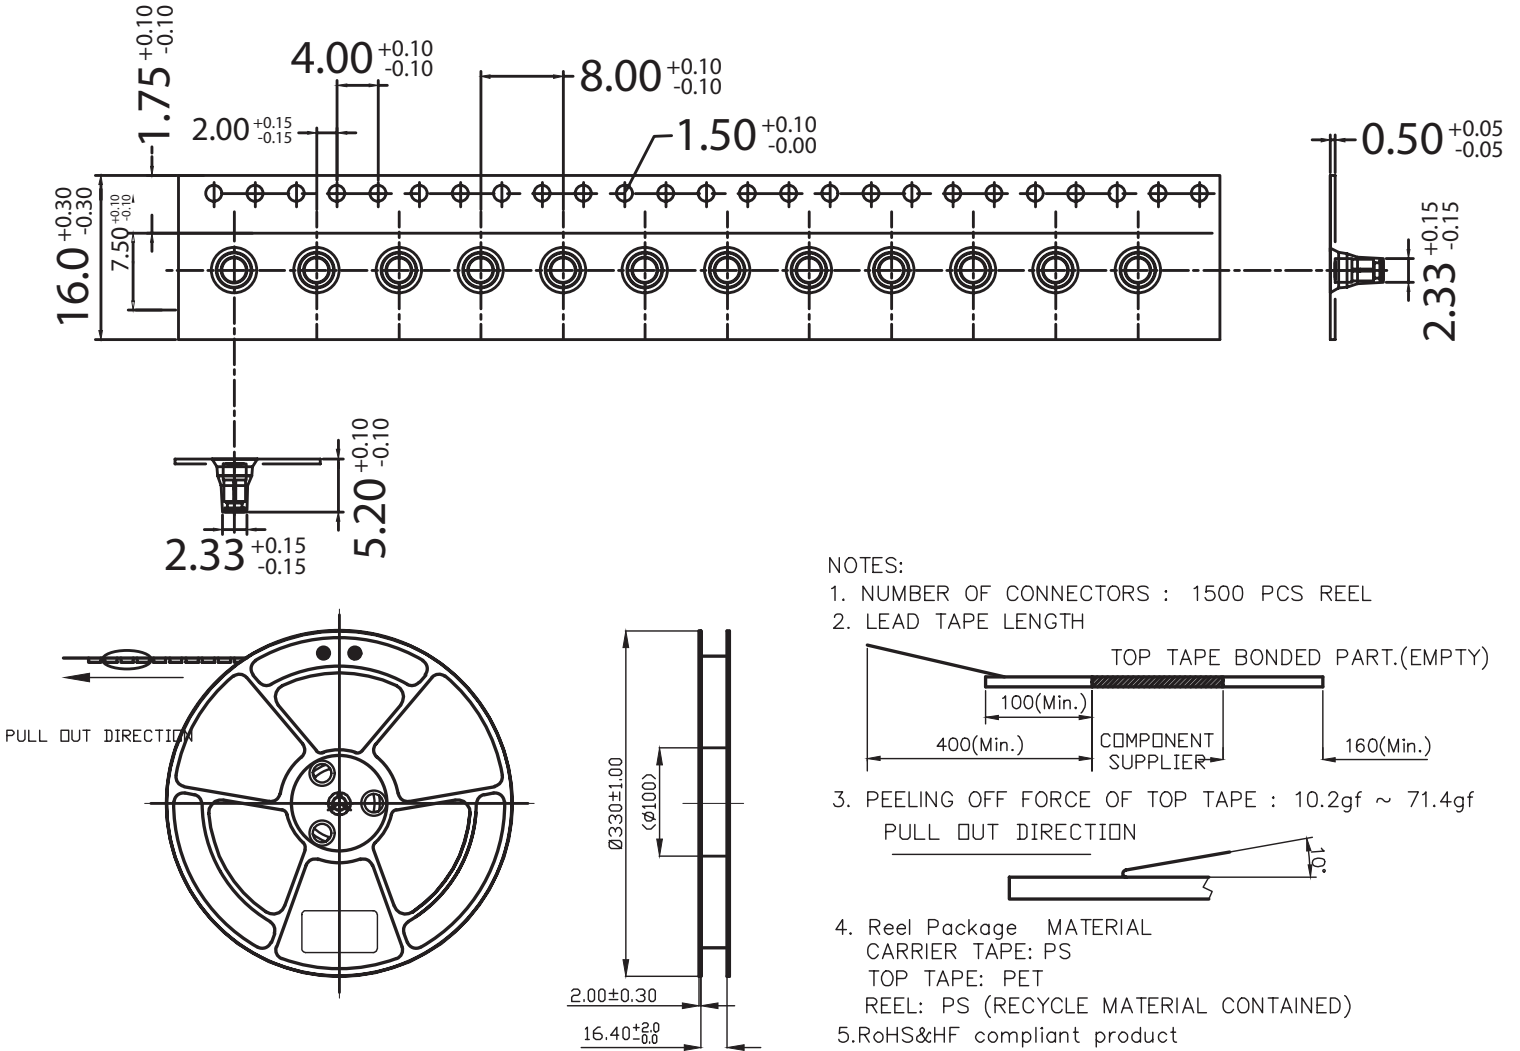

**MODEL:** CPG-26-SMT-TR | **DESCRIPTION:** POGO PIN**FEATURES**

- pogo pin
- surface mount
- gold plated

**SPECIFICATIONS**

parameter	conditions/description	min	typ	max	units
rated voltage				12	Vdc
rated current				1	A
contact resistance	at working height			100	mΩ
force	at minimum compression	68	85	102	gf
	at working height	80	100	120	gf
	at maximum compression	88	110	132	gf
mid stroke			1.3		mm
full stroke			1.5		mm
working height			2.7		mm
life		10,000			cycles
operating temperature		-40		85	°C
RoHS	yes				

MECHANICAL DRAWING

units: mm
 tolerance:
 X.X: ±0.15 mm
 X.XX: ±0.10 mm
 PCB: ±0.05 mm
 unless otherwise noted

DESCRIPTION	MATERIAL	PLATING/COLOR
barrel	brass	0.10 µm min gold over 1.4 µm min nickel
plunger	brass	0.25 µm min gold over 1.4 µm min nickel
spring	stainless steel wire	
housing	high temp. plastic [UL94V-0]	black

Recommended PCB Layout
 Top View

PACKAGING

units: mm

Reel Size: $\varnothing 330$ mm

Reel QTY: 1,500 pcs per reel

REVISION HISTORY

rev.	description	date
1.0	initial release	11/06/2024

The revision history provided is for informational purposes only and is believed to be accurate.