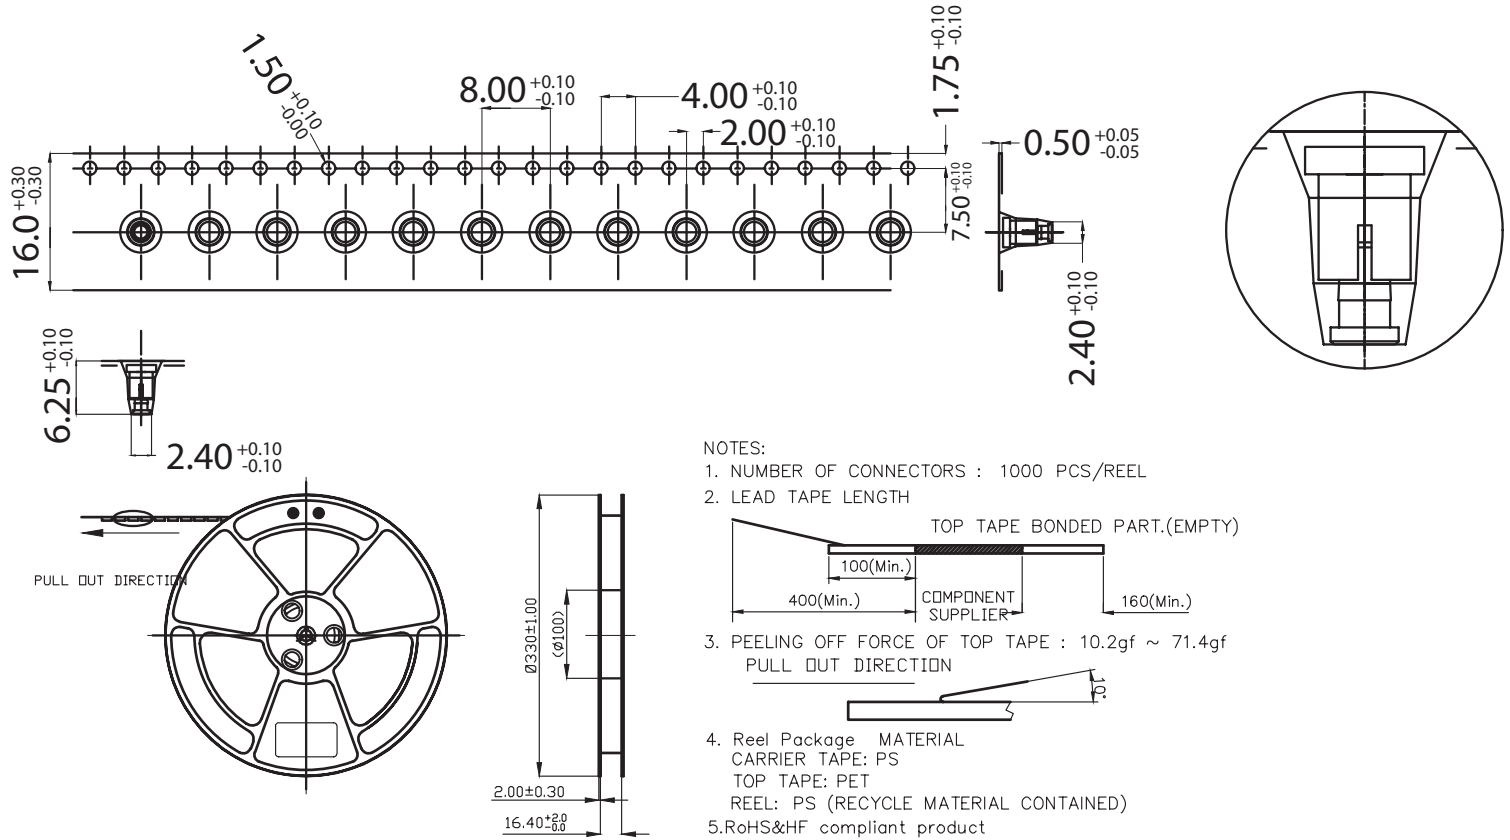

**MODEL:** CPG-28-SMT-TR | **DESCRIPTION:** POGO PIN**FEATURES**

- pogo pin
- surface mount
- gold plated

**SPECIFICATIONS**

parameter	conditions/description	min	typ	max	units
rated voltage				12	Vdc
rated current				2	A
contact resistance	at working height			30	mΩ
force	at minimum compression	30	50	70	gf
	at working height	48	60	72	gf
	at maximum compression	50	70	90	gf
mid stroke			0.8		mm
full stroke			1.3		mm
working height			3.7		mm
life		10,000			cycles
operating temperature		-40		85	°C
RoHS	yes				

## MECHANICAL DRAWING

units: mm  
 tolerance:  
 X.X: ±0.15 mm  
 X.XX: ±0.10 mm  
 PCB: ±0.05 mm  
 unless otherwise noted

DESCRIPTION	MATERIAL	PLATING/COLOR
barrel	brass	0.10 µm min gold over 1.25 µm min nickel
plunger	brass	0.25 µm min gold over 1.25 µm min nickel
spring	stainless steel wire	
housing	high temp. plastic [UL94V-0]	black

Recommended PCB Layout  
 Top View

## PACKAGING

units: mm

Reel Size:  $\varnothing 330$  mm

Reel QTY: 1,000 pcs per reel