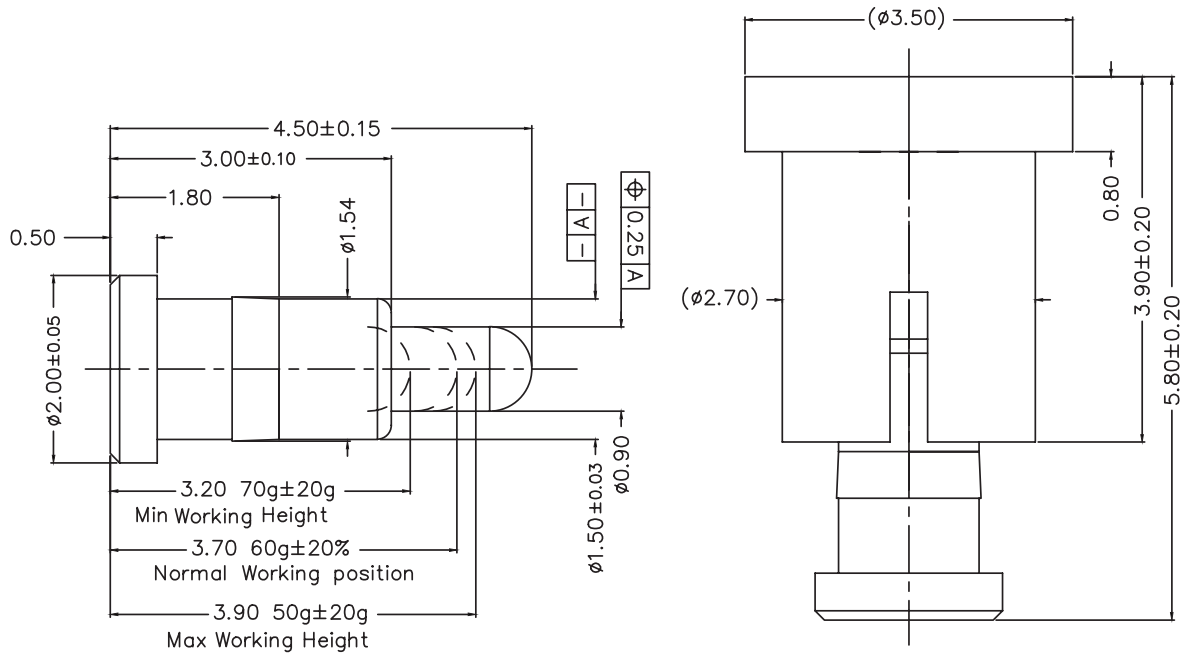

**MODEL:** CPG-28-SMT-TR | **DESCRIPTION:** POGO PIN**FEATURES**

- pogo pin
- surface mount
- gold plated

**SPECIFICATIONS**

parameter	conditions/description	min	typ	max	units
rated voltage				12	Vdc
rated current				2	A
contact resistance	at working height			30	mΩ
force	at minimum compression	30	50	70	gf
	at working height	48	60	72	gf
	at maximum compression	50	70	90	gf
mid stroke			0.8		mm
full stroke			1.3		mm
working height			3.7		mm
life		10,000			cycles
operating temperature		-40		85	°C
RoHS	yes				

## MECHANICAL DRAWING

units: mm  
 tolerance:  
 X.X: ±0.15 mm  
 X.XX: ±0.10 mm  
 PCB: ±0.05 mm  
 unless otherwise noted

DESCRIPTION	MATERIAL	PLATING/COLOR
barrel	brass	0.10 µm min gold over 1.25 µm min nickel
plunger	brass	0.25 µm min gold over 1.25 µm min nickel
spring	stainless steel wire	
housing	high temp. plastic [UL94V-0]	black

Recommended PCB Layout  
 Top View

## PACKAGING

units: mm

Reel Size:  $\varnothing 330$  mm

Reel QTY: 1,000 pcs per reel