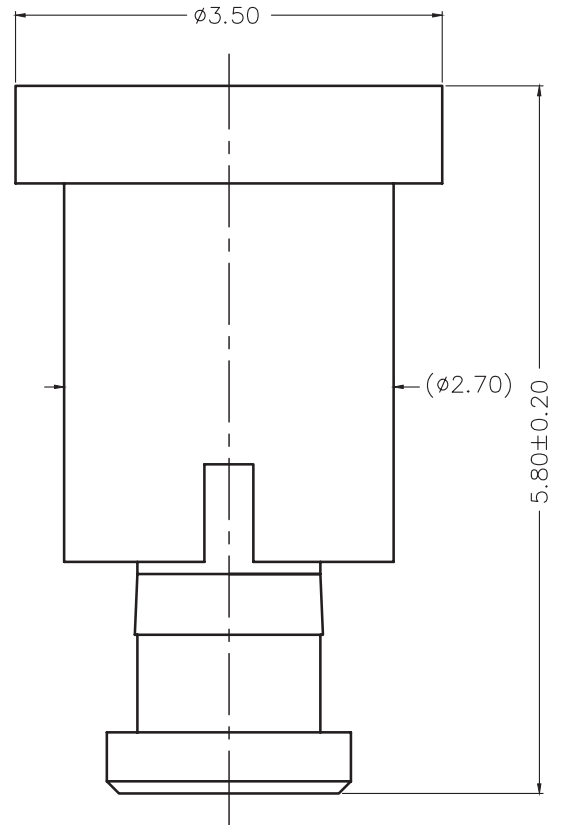

**MODEL:** CPG-29-SMT-TR | **DESCRIPTION:** POGO PIN**FEATURES**

- pogo pin
- surface mount
- gold plated

**SPECIFICATIONS**

parameter	conditions/description	min	typ	max	units
rated voltage				12	Vdc
rated current				2	A
contact resistance	at working height			30	mΩ
force	at minimum compression	80	100	120	gf
	at working height	85	110	135	gf
	at maximum compression	100	125	150	gf
mid stroke			0.8		mm
full stroke			1.15		mm
working height			3.70		mm
life		10,000			cycles
operating temperature		-40		85	°C
RoHS	yes				

MECHANICAL DRAWING

units: mm
 tolerance:
 X.X: ±0.15 mm
 X.XX: ±0.10 mm
 PCB: ±0.05 mm
 unless otherwise noted

DESCRIPTION	MATERIAL	PLATING/COLOR
barrel	brass	0.10 µm min gold over 1.4 µm min nickel
plunger	brass	0.25 µm min gold over 1.4 µm min nickel
spring	stainless steel wire	
cap	high temp. plastic [UL94V-0]	black

Recommended PCB Layout
 Top View

PACKAGING

units: mm

Reel Size: $\varnothing 330$ mm
 Reel QTY: 1,000 pcs per reel

REVISION HISTORY

rev.	description	date
1.0	initial release	11/06/2024

The revision history provided is for informational purposes only and is believed to be accurate.