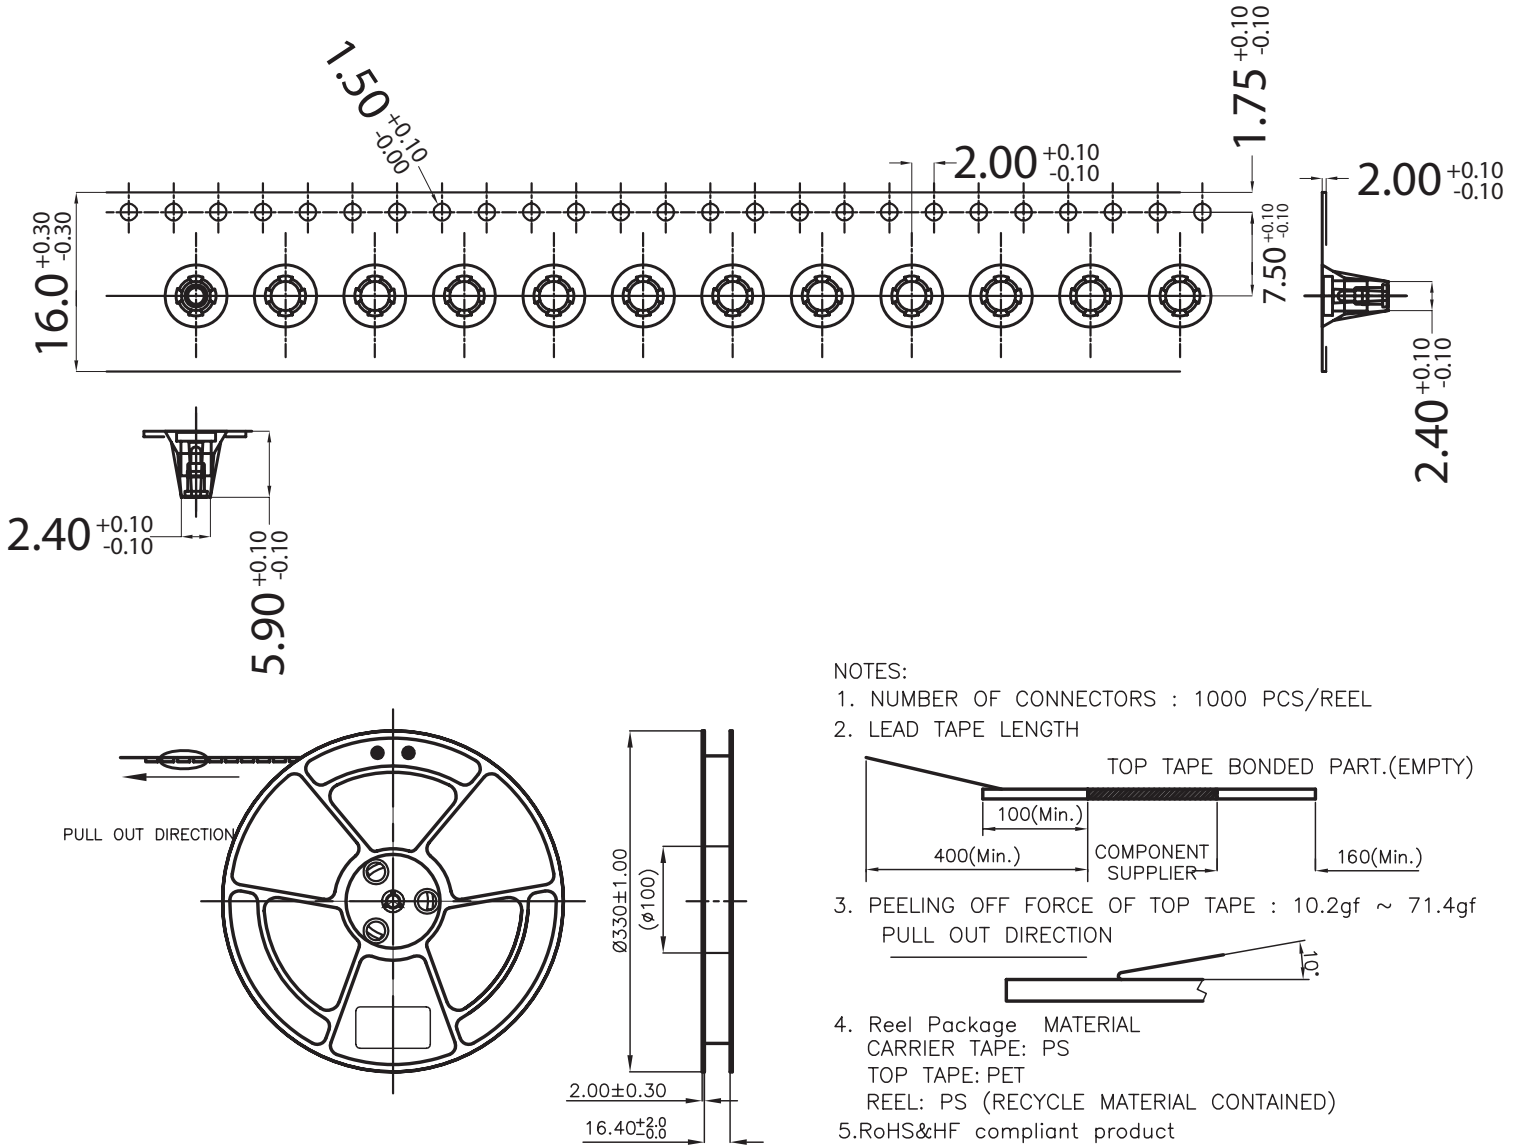

**MODEL:** CPG-29-SMT-TR | **DESCRIPTION:** POGO PIN**FEATURES**

- pogo pin
- surface mount
- gold plated

**SPECIFICATIONS**

parameter	conditions/description	min	typ	max	units
rated voltage				12	Vdc
rated current				2	A
contact resistance	at working height			30	mΩ
force	at minimum compression	80	100	120	gf
	at working height	85	110	135	gf
	at maximum compression	100	125	150	gf
mid stroke			0.8		mm
full stroke			1.15		mm
working height			3.70		mm
life		10,000			cycles
operating temperature		-40		85	°C
RoHS	yes				

MECHANICAL DRAWING

units: mm
 tolerance:
 X.X: ±0.15 mm
 X.XX: ±0.10 mm
 PCB: ±0.05 mm
 unless otherwise noted

DESCRIPTION	MATERIAL	PLATING/COLOR
barrel	brass	0.10 µm min gold over 1.4 µm min nickel
plunger	brass	0.25 µm min gold over 1.4 µm min nickel
spring	stainless steel wire	
cap	high temp. plastic [UL94V-0]	black

Recommended PCB Layout
 Top View

PACKAGING

units: mm

Reel Size: $\varnothing 330$ mm
 Reel QTY: 1,000 pcs per reel

REVISION HISTORY

rev.	description	date
1.0	initial release	11/06/2024

The revision history provided is for informational purposes only and is believed to be accurate.