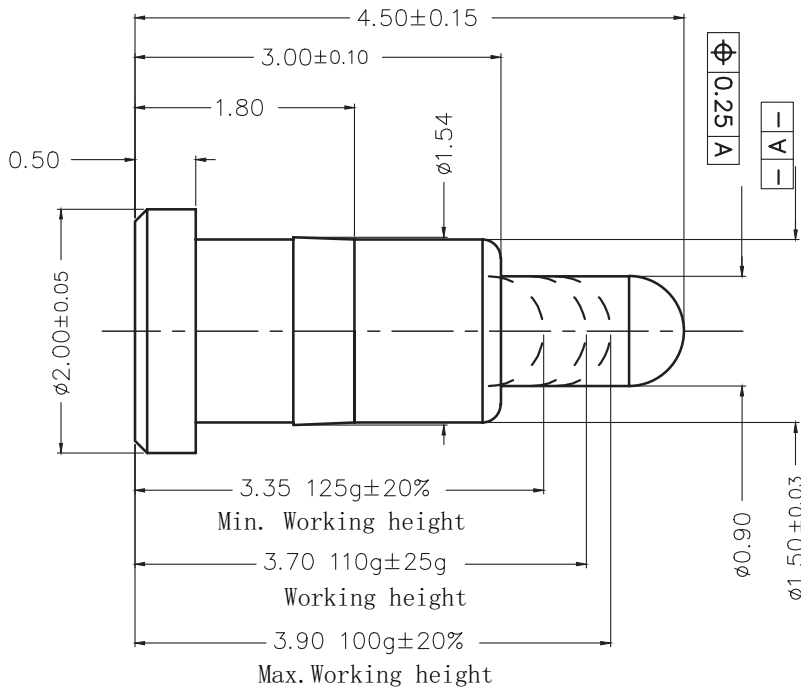

**MODEL:** CPG-29-SMT-TR | **DESCRIPTION:** POGO PIN**FEATURES**

- pogo pin
- surface mount
- gold plated

**SPECIFICATIONS**

parameter	conditions/description	min	typ	max	units
rated voltage				12	Vdc
rated current				2	A
contact resistance	at working height			30	mΩ
force	at minimum compression	80	100	120	gf
	at working height	85	110	135	gf
	at maximum compression	100	125	150	gf
mid stroke			0.8		mm
full stroke			1.15		mm
working height			3.70		mm
life		10,000			cycles
operating temperature		-40		85	°C
RoHS	yes				

MECHANICAL DRAWING

units: mm
 tolerance:
 X.X: ±0.15 mm
 X.XX: ±0.10 mm
 PCB: ±0.05 mm
 unless otherwise noted

DESCRIPTION	MATERIAL	PLATING/COLOR
barrel	brass	0.10 µm min gold over 1.4 µm min nickel
plunger	brass	0.25 µm min gold over 1.4 µm min nickel
spring	stainless steel wire	
cap	high temp. plastic [UL94V-0]	black

Recommended PCB Layout
 Top View

PACKAGING

units: mm

Reel Size: $\varnothing 330$ mm
 Reel QTY: 1,000 pcs per reel

REVISION HISTORY

rev.	description	date
1.0	initial release	11/06/2024

The revision history provided is for informational purposes only and is believed to be accurate.