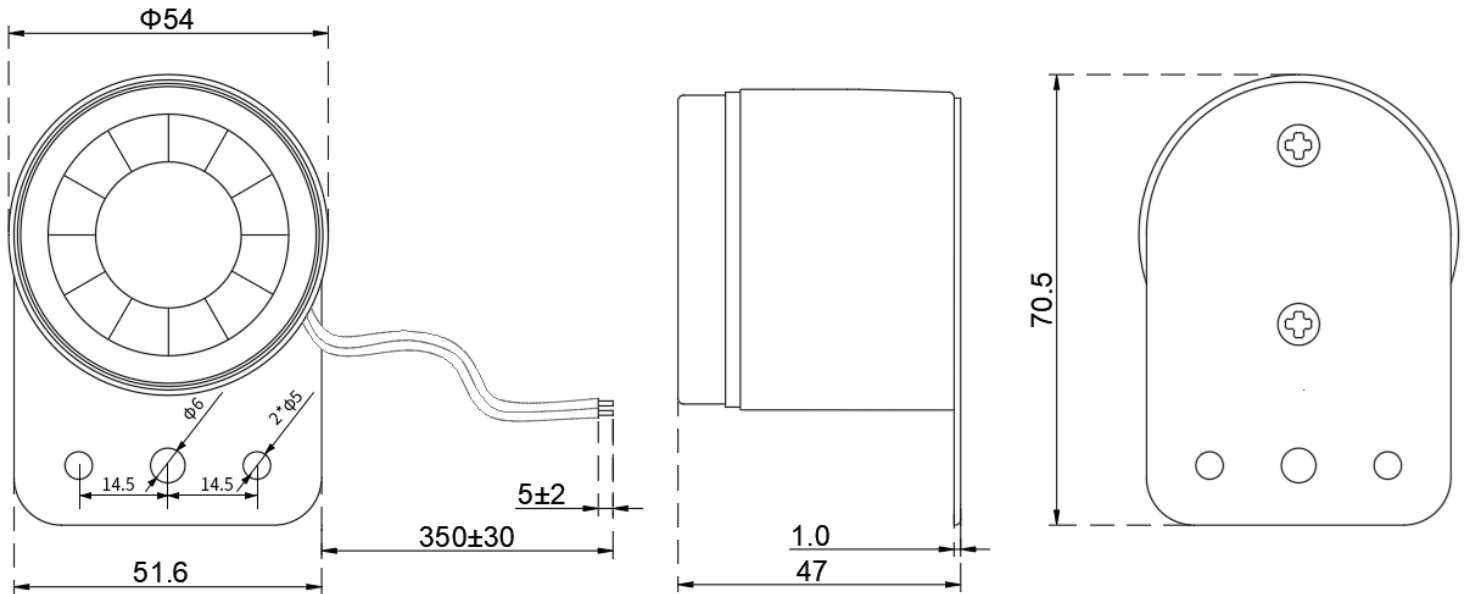

MECHANICAL DRAWING

units: mm
tolerance: ± 3 mm

wire: UL 1007, 24 AWG

REVISION HISTORY

rev.	description	date
1.0	initial release	11/09/2023
1.01	CUI Devices rebranded to Same Sky	09/11/2024

The revision history provided is for informational purposes only and is believed to be accurate.

Same Sky offers a one (1) year limited warranty. Complete warranty information is listed on our website.

Same Sky reserves the right to make changes to the product at any time without notice. Information provided by Same Sky is believed to be accurate and reliable. However, no responsibility is assumed by Same Sky for its use, nor for any infringements of patents or other rights of third parties which may result from its use.

Same Sky products are not authorized or warranted for use as critical components in equipment that requires an extremely high level of reliability. A critical component is any component of a life support device or system whose failure to perform can be reasonably expected to cause the failure of the life support device or system, or to affect its safety or effectiveness.

[sameskydevices.com](https://www.sameskydevices.com)