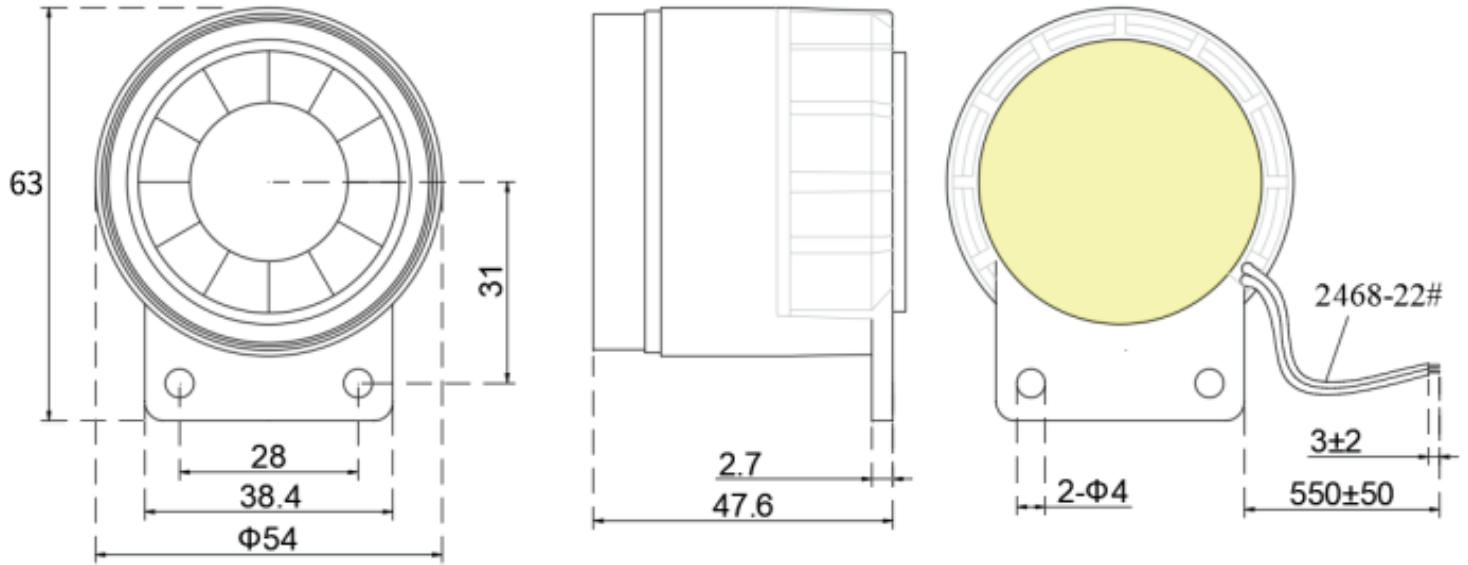

SERIES: CPS-5447X-6125PM | **DESCRIPTION:** SIREN

FEATURES

- black or white case color
- 100 dB @ 1 m

SPECIFICATIONS

parameter	conditions/description	min	typ	max	units
rated voltage			24		Vdc
operating voltage		12		24	Vdc
current consumption	at rated voltage			350	mA
sound pressure level	at 1 m, rated voltage	100			dB
tone	six tone				
dimensions	54 x 47.6 x 63				mm
weight			44		g
material	ABS (black or white model)				
terminal	wire leads				
operating temperature		-40		80	°C
storage temperature		-20		60	°C
RoHS	yes				
IP level	IP44				

PART NUMBER KEY

CPS - 5447 X - 6125PM

Base Number

Case Color Options:
"blank" = black
W = white

MECHANICAL DRAWING

units: mm
tolerance: ± 3 mm

wire: UL 2468, 22 AWG

REVISION HISTORY