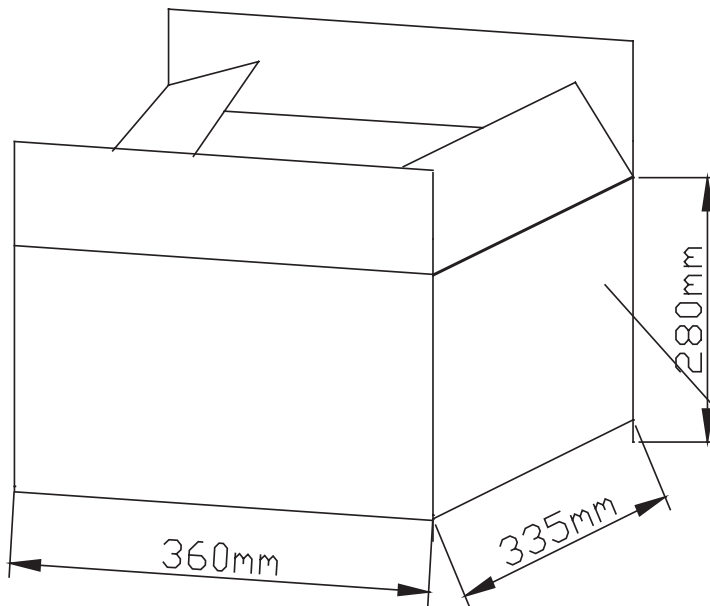

MODEL: CPS-5449-105PM | **DESCRIPTION:** SIREN

FEATURES

- sweeping tone
- internally driven
- panel mount

SPECIFICATIONS

parameter	conditions/description	min	typ	max	units
rated voltage			24		Vdc
operating voltage		10		28	Vdc
current consumption	at rated voltage		150		mA
rated frequency		1,500		3,500	Hz
sound pressure level	at 1 m, rated voltage		95		dB
tone	sweep 3.3				
dimensions	Ø54.0 x 47.0				mm
weight			62.0		g
material	ABS				
terminal	wire leads				
operating temperature		-20		70	°C
storage temperature		-30		80	°C
washable	no				
RoHS	yes				

Notes: 1. All specifications measured at 25±3°C, humidity at 60-70%, under 86-106 kPa pressure, unless otherwise noted.

MECHANICAL DRAWING

units: mm
tolerance: ± 3 mm

wire: UL 2468 24 AWG

PACKAGING

units: mm

Carton Size: 360 x 335 x 280 mm
Carton QTY: 140 pcs per carton

White Box

1 PCS One BOX

MODEL:
QTY: 140 PCS
N.W: 8.6Kg
G.W: 12.0Kg
SIZE:36*33.5*28
LOT NO:

REVISION HISTORY

rev.	description	date
1.0	initial release	01/22/2020
1.01	logo, datasheet style update	08/05/2022
1.02	CUI Devices rebranded to Same Sky	09/11/2024