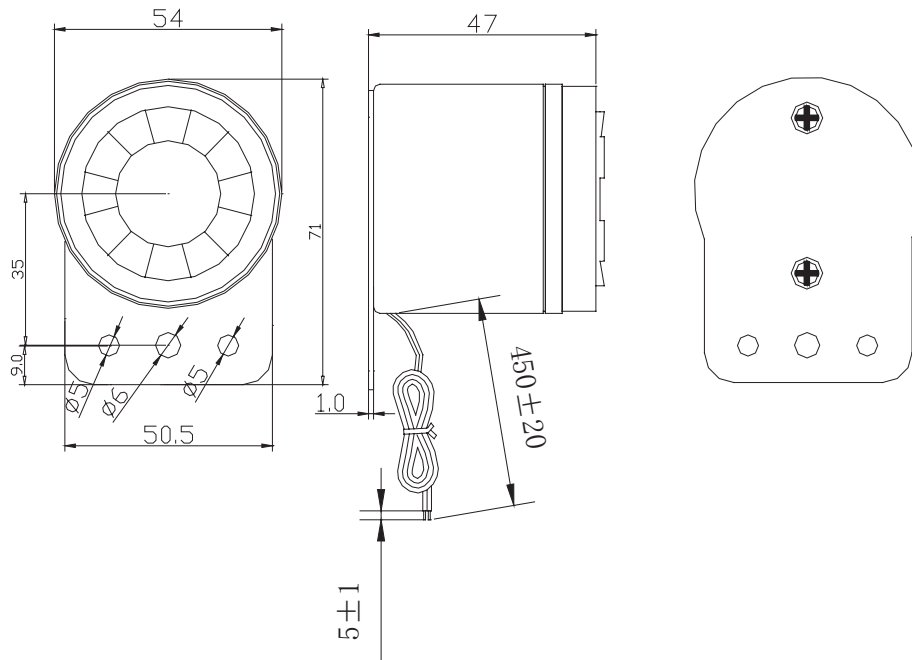

MODEL: CPS-5449-105PM | **DESCRIPTION:** SIREN

FEATURES

- sweeping tone
- internally driven
- panel mount

SPECIFICATIONS

parameter	conditions/description	min	typ	max	units
rated voltage			24		Vdc
operating voltage		10		28	Vdc
current consumption	at rated voltage		150		mA
rated frequency		1,500		3,500	Hz
sound pressure level	at 1 m, rated voltage		95		dB
tone	sweep 3.3				
dimensions	Ø54.0 x 47.0				mm
weight			62.0		g
material	ABS				
terminal	wire leads				
operating temperature		-20		70	°C
storage temperature		-30		80	°C
washable	no				
RoHS	yes				

Notes: 1. All specifications measured at 25±3°C, humidity at 60-70%, under 86-106 kPa pressure, unless otherwise noted.

MECHANICAL DRAWING

units: mm
tolerance: ± 3 mm

wire: UL 2468 24 AWG

PACKAGING

units: mm

Carton Size: 360 x 335 x 280 mm
Carton QTY: 140 pcs per carton

White Box

1 PCS One BOX

MODEL:
QTY: 140 PCS
N.W: 8.6Kg
G.W: 12.0Kg
SIZE:36*33.5*28
LOT NO:

REVISION HISTORY

rev.	description	date
1.0	initial release	01/22/2020
1.01	logo, datasheet style update	08/05/2022
1.02	CUI Devices rebranded to Same Sky	09/11/2024