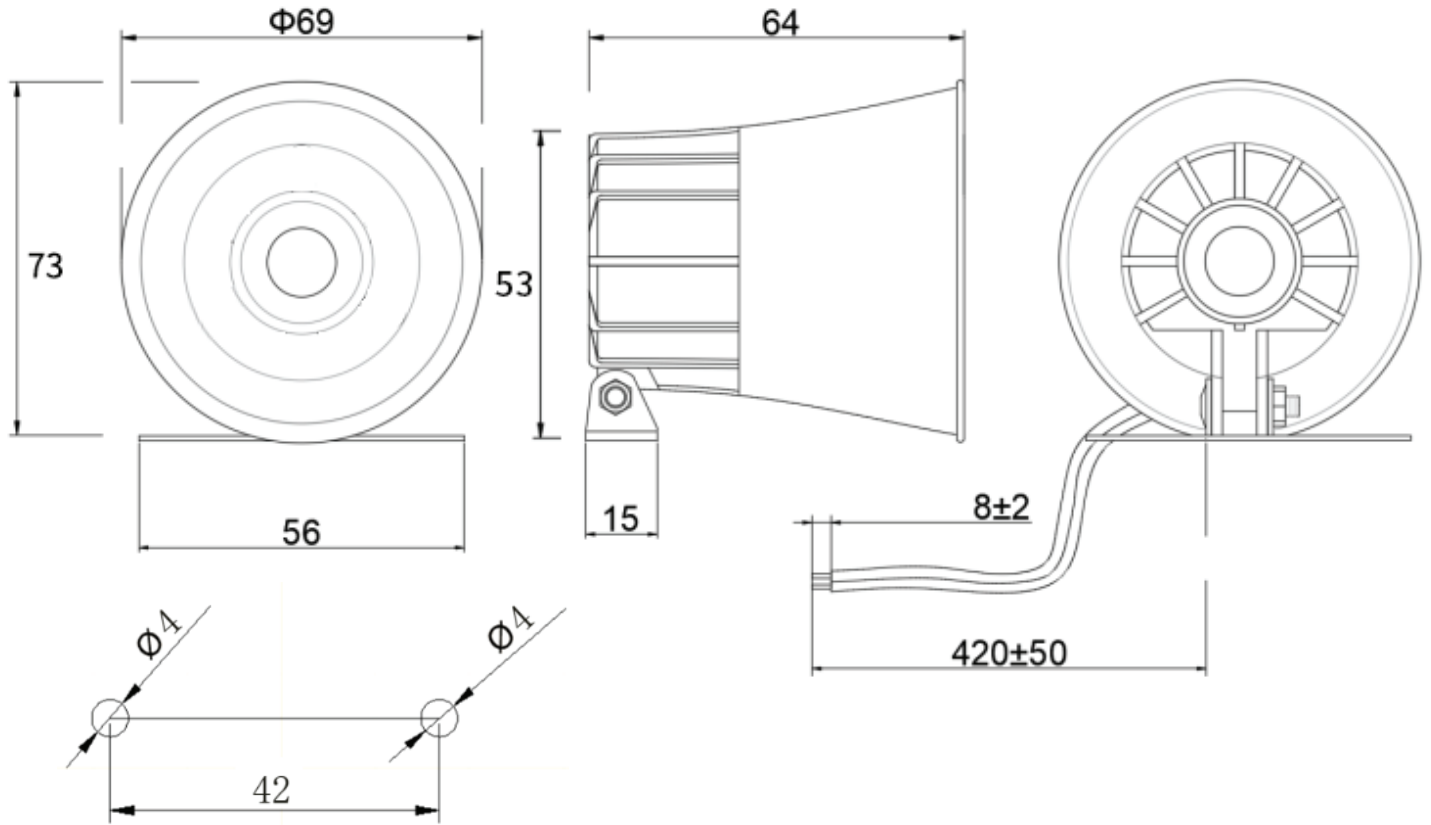

**SERIES:** CPS-6964X-X105PM | **DESCRIPTION:** SIREN

**FEATURES**

- multiple tone options
- black or white case color
- mounting bracket
- 103 dB @ 1 m

**SPECIFICATIONS**

parameter	conditions/description	min	typ	max	units
rated voltage			24		Vdc
operating voltage		12		24	Vdc
current consumption	at rated voltage			80	mA
sound pressure level	at 1 m, rated voltage				
	one tone model	103			dB
	six tone model	102			dB
tone	one tone and six tone models				
dimensions	69 x 73 x 64				mm
weight			57		g
material	ABS (black or white models)				
terminal	wire leads				
operating temperature		-20		85	°C
storage temperature		-20		60	°C
RoHS	yes				
IP level	IP44				

**PART NUMBER KEY**

**CPS - 6964 X - X 105PM**

Base Number

Case Color Options:  
"blank" = black  
W = white

Tone Options:  
1 = one tone  
6 = six tone

## MECHANICAL DRAWING

units: mm  
tolerance:  $\pm 3$  mm

wire: UL 1007, 24 AWG

Recommended Mounting Hole Layout