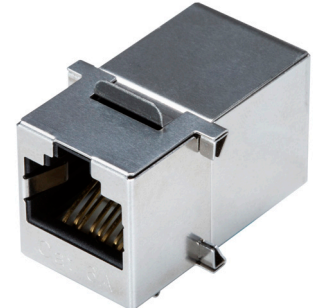

MODEL: CRJ016-1-TH | **DESCRIPTION:** MODULAR JACK**FEATURES**

- 6P4C (RJ13)
- mounting latch
- coupler

**SPECIFICATIONS**

parameter	conditions/description	min	typ	max	units
rated voltage				150	Vac
rated current				1.5	A
withstanding voltage	for 1 minute		1,500		Vac
contact resistance				40	mΩ
insulation resistance		500			MΩ
insertion/withdrawal force				6.12	kgf
operating temperature		0		70	°C
storage temperature		-40		80	°C
life			1,000		cycles
flammability rating	UL94V-0				
RoHS	yes				
packaging	carton size: 355 x 255 x 250 mm tray QTY: 100 pcs per tray carton QTY: 1,000 pcs per carton				

MECHANICAL DRAWING

units: mm
 tolerance:
 X ±0.5 mm
 X.X ±0.38 mm
 X.XX ±0.25 mm
 X.XXX ±0.10 mm
 unless otherwise noted

ITEM	DESCRIPTION	MATERIAL	PLATING/COLOR
1	insulator	PBT (UL94V-0)	black
2	contact terminals	phosphor bronze	contact area: 6 μ" gold over nickel
3	shield	stainless steel	