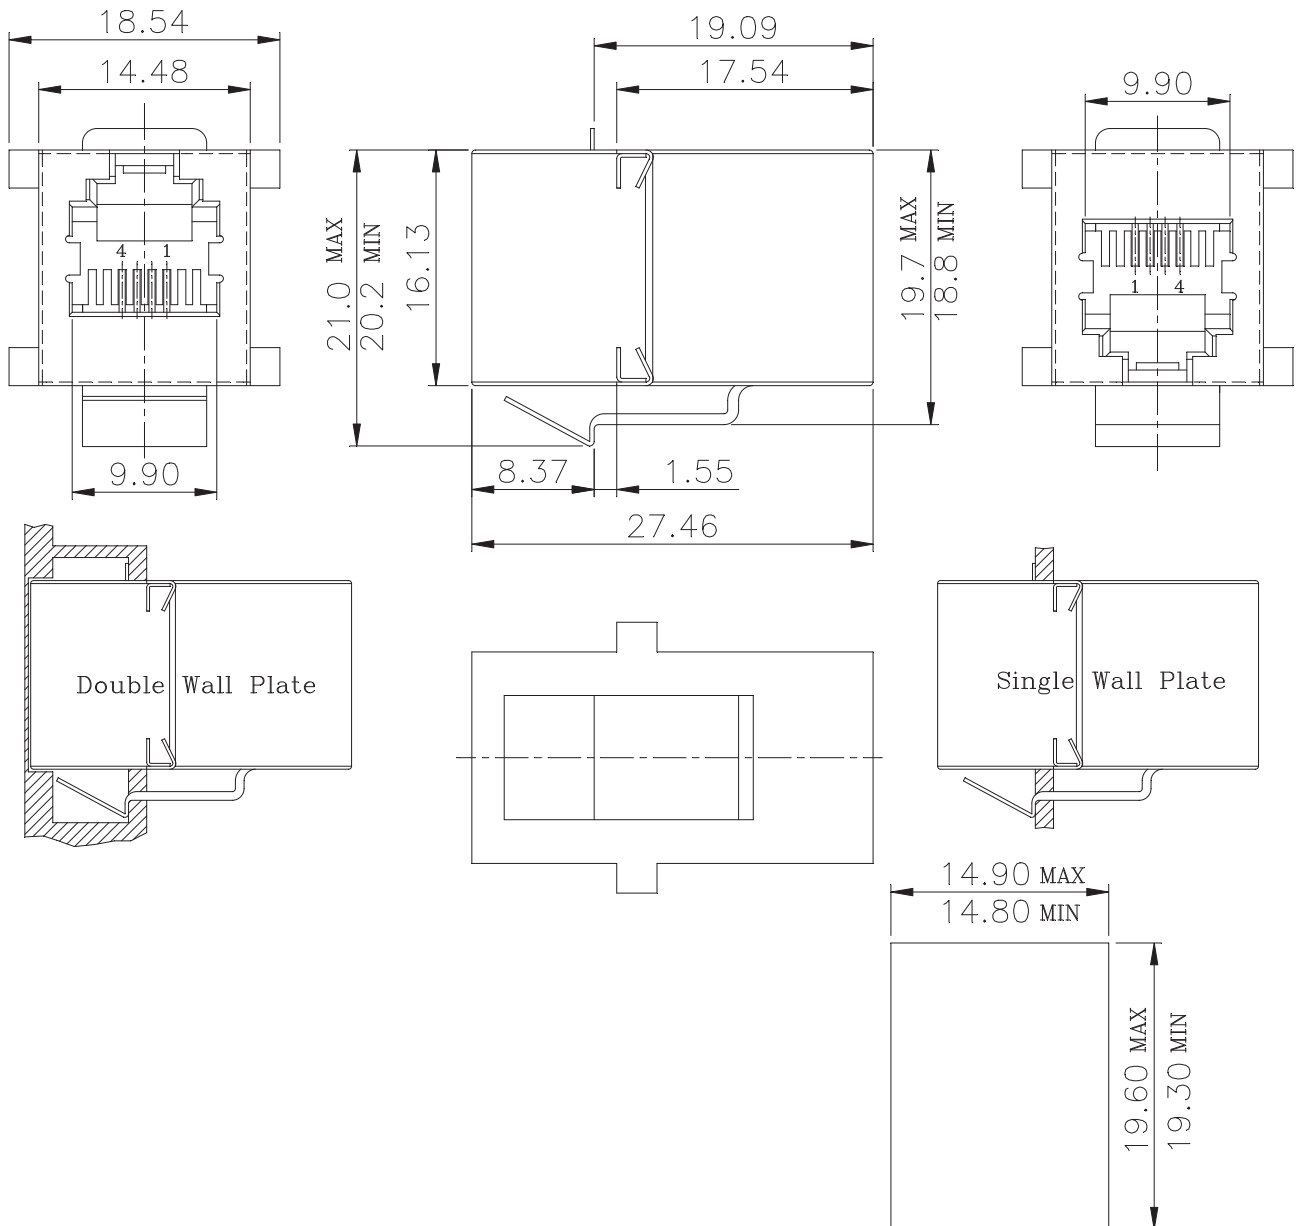

MODEL: CRJ016-1-TH | **DESCRIPTION:** MODULAR JACK**FEATURES**

- 6P4C (RJ13)
- mounting latch
- coupler

**SPECIFICATIONS**

parameter	conditions/description	min	typ	max	units
rated voltage				150	Vac
rated current				1.5	A
withstanding voltage	for 1 minute		1,500		Vac
contact resistance				40	mΩ
insulation resistance		500			MΩ
insertion/withdrawal force				6.12	kgf
operating temperature		0		70	°C
storage temperature		-40		80	°C
life			1,000		cycles
flammability rating	UL94V-0				
RoHS	yes				
packaging	carton size: 355 x 255 x 250 mm tray QTY: 100 pcs per tray carton QTY: 1,000 pcs per carton				

MECHANICAL DRAWING

units: mm
 tolerance:
 X ±0.5 mm
 X.X ±0.38 mm
 X.XX ±0.25 mm
 X.XXX ±0.10 mm
 unless otherwise noted

ITEM	DESCRIPTION	MATERIAL	PLATING/COLOR
1	insulator	PBT (UL94V-0)	black
2	contact terminals	phosphor bronze	contact area: 6 μ" gold over nickel
3	shield	stainless steel	