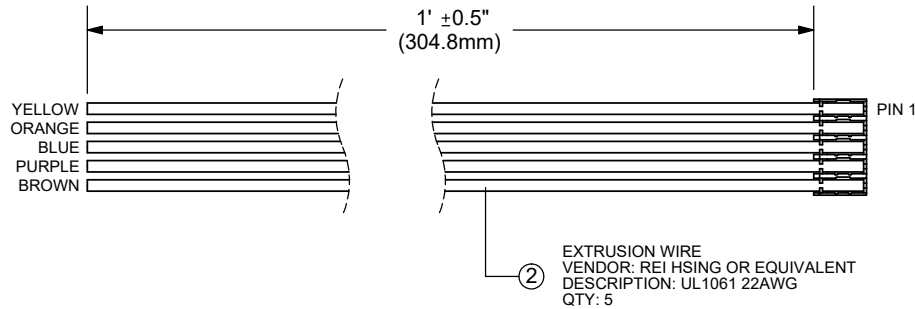

Additional Resources: [Product Page](#)

REV.	DESCRIPTION	DATE
A	initial release	10/22/2008
B	brand update	04/13/2020
C	CUI Devices rebranded to Same Sky	09/12/2024

① TERMINAL CONNECTOR
VENDOR: AMP
PART NO: 3-640440-5
DESCRIPTION: .1" PITCH CONNECTOR
QTY: 1

same sky

6405 SW Rosewood St, Suite C
Lake Oswego, OR 97035
Phone: 877-323-3576

Website: www.sameskydevices.com

TITLE: WIRE HARNESS		REV: C
PART NO. CUI-435-1FT	UNITS: INCH[MM]	
DRAWN BY: RDS	APPROVED BY:	SCALE: 1:1