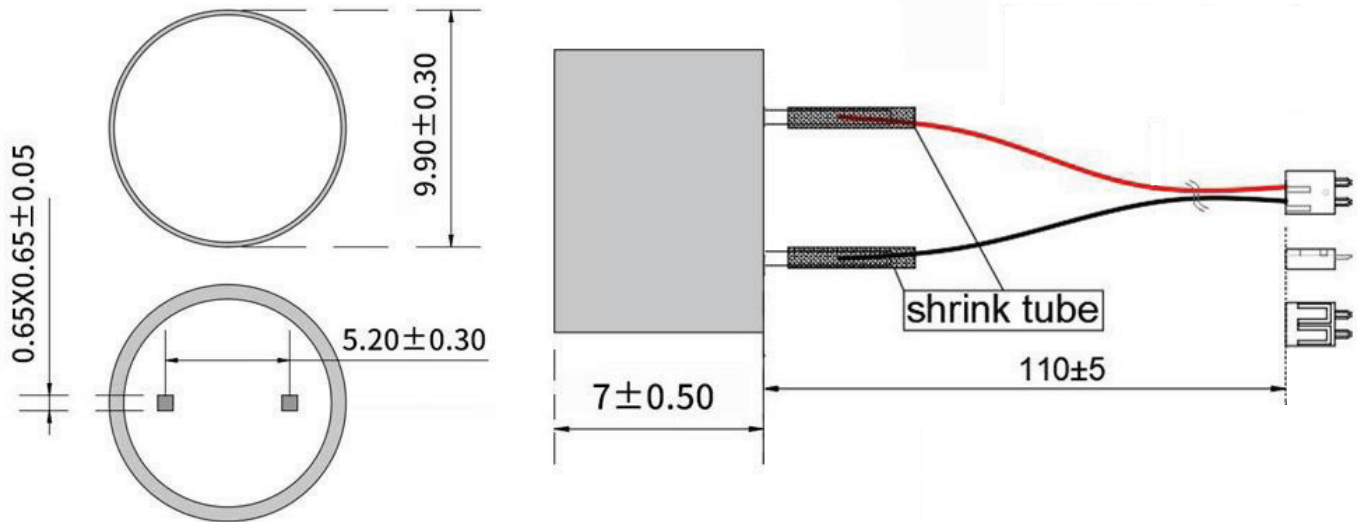

**MODEL:** CUSA-TR11-010-1150-WC67 | **DESCRIPTION:** ULTRASONIC SENSOR

**FEATURES**

- aluminum housing
- combination receiver & transmitter
- IP67
- wire leads w/2-pin connector

**SPECIFICATIONS**

parameter	conditions/description	min	typ	max	units
type	receiver/transmitter				
operating voltage				100	Vp-p
frequency		270	300	330	kHz
echo sensitivity	at 10 cm	1.5			V
directivity	at -6 dB	9	11	13	degree
capacitance	at 1 kHz	920	1,150	1,380	pF
detectable range		0.05		1	m
response time	at 10 Vp-p, 5 pulses, 300 kHz			0.35	ms
impedance	at internal resistance 100 $\Omega$ , 1 kHz, 1 V	1,120	1,400	1,680	$\Omega$
dimensions	$\varnothing 9.9 \times 7$				mm
material	aluminum				
terminal	wire leads with connector				
weight			1.3		g
operating temperature		-20		60	$^{\circ}\text{C}$
storage temperature		-20		70	$^{\circ}\text{C}$
RoHS	yes				
IP level	IP67				

## MECHANICAL DRAWING

units: mm

wire: UL1571, 30 AWG

connector: JAM JB20-02HG