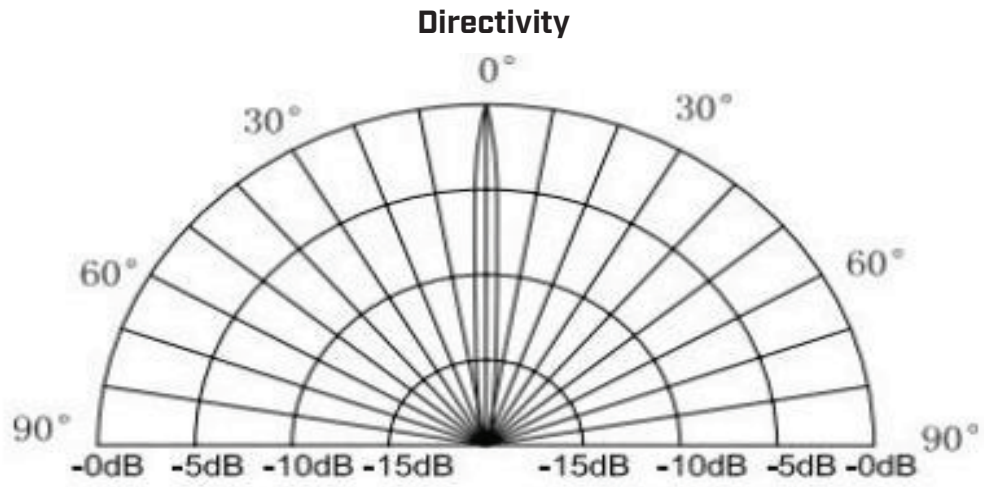

**MODEL:** CUSA-TR11-010-1150-WC67 | **DESCRIPTION:** ULTRASONIC SENSOR

**FEATURES**

- aluminum housing
- combination receiver & transmitter
- IP67
- wire leads w/2-pin connector

**SPECIFICATIONS**

parameter	conditions/description	min	typ	max	units
type	receiver/transmitter				
operating voltage				100	Vp-p
frequency		270	300	330	kHz
echo sensitivity	at 10 cm	1.5			V
directivity	at -6 dB	9	11	13	degree
capacitance	at 1 kHz	920	1,150	1,380	pF
detectable range		0.05		1	m
response time	at 10 Vp-p, 5 pulses, 300 kHz			0.35	ms
impedance	at internal resistance 100 $\Omega$ , 1 kHz, 1 V	1,120	1,400	1,680	$\Omega$
dimensions	$\varnothing 9.9 \times 7$				mm
material	aluminum				
terminal	wire leads with connector				
weight			1.3		g
operating temperature		-20		60	$^{\circ}\text{C}$
storage temperature		-20		70	$^{\circ}\text{C}$
RoHS	yes				
IP level	IP67				

## BEAM PATTERNS