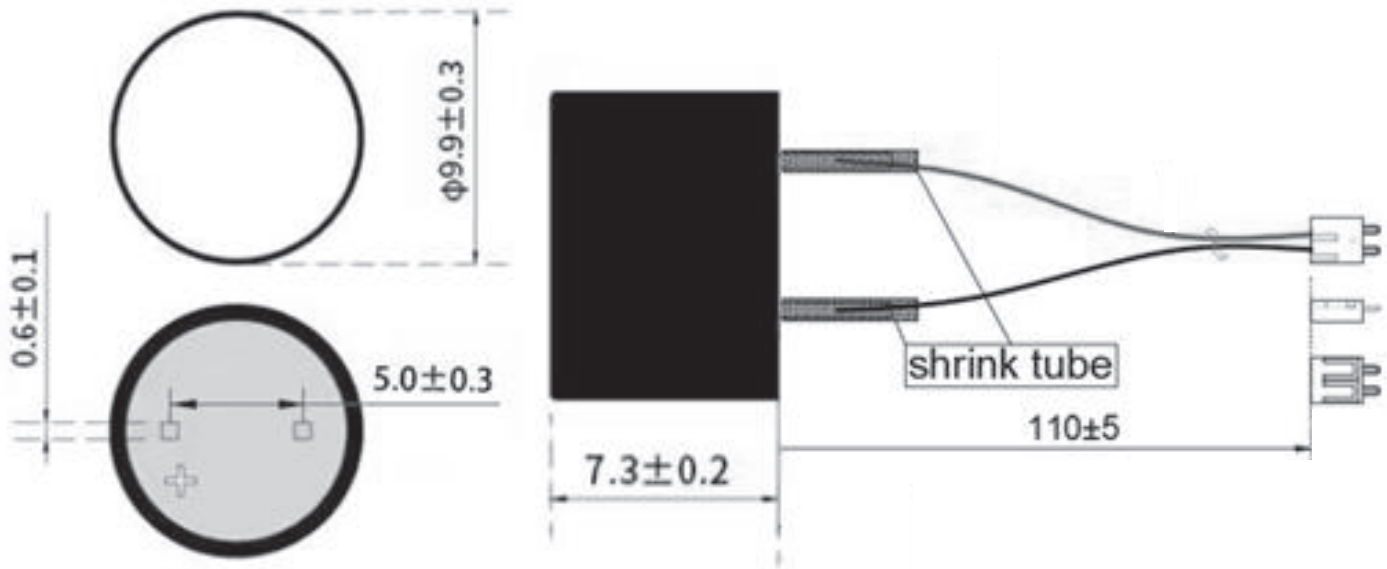

MECHANICAL DRAWING

units: mm

wire: UL1571, 30 AWG
connector: JAM JB20-02HG