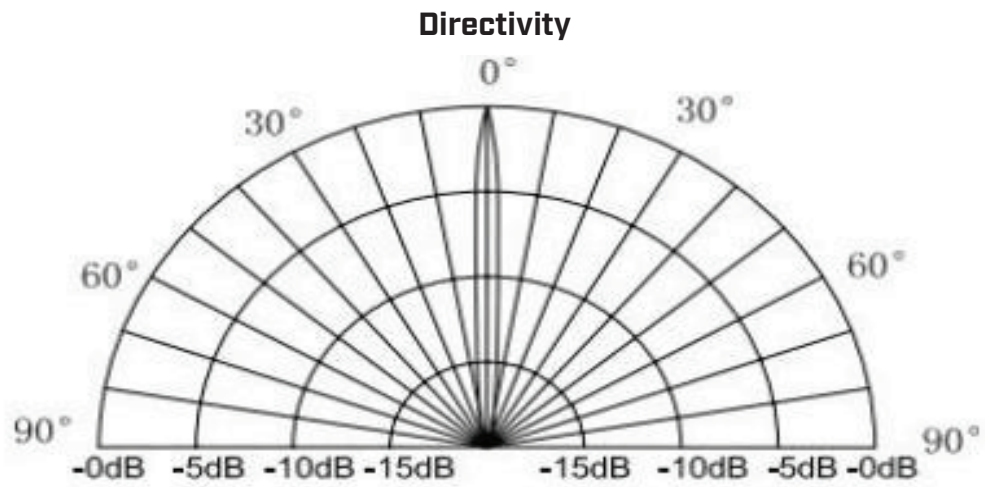

BEAM PATTERNS

REVISION HISTORY

rev.	description	date
1.0	initial release	08/09/2024
1.01	CUI Devices rebranded to Same Sky	09/12/2024

The revision history provided is for informational purposes only and is believed to be accurate.

Same Sky offers a one (1) year limited warranty. Complete warranty information is listed on our website.

Same Sky reserves the right to make changes to the product at any time without notice. Information provided by Same Sky is believed to be accurate and reliable. However, no responsibility is assumed by Same Sky for its use, nor for any infringements of patents or other rights of third parties which may result from its use.

Same Sky products are not authorized or warranted for use as critical components in equipment that requires an extremely high level of reliability. A critical component is any component of a life support device or system whose failure to perform can be reasonably expected to cause the failure of the life support device or system, or to affect its safety or effectiveness.

[sameskydevices.com](https://www.sameskydevices.com)