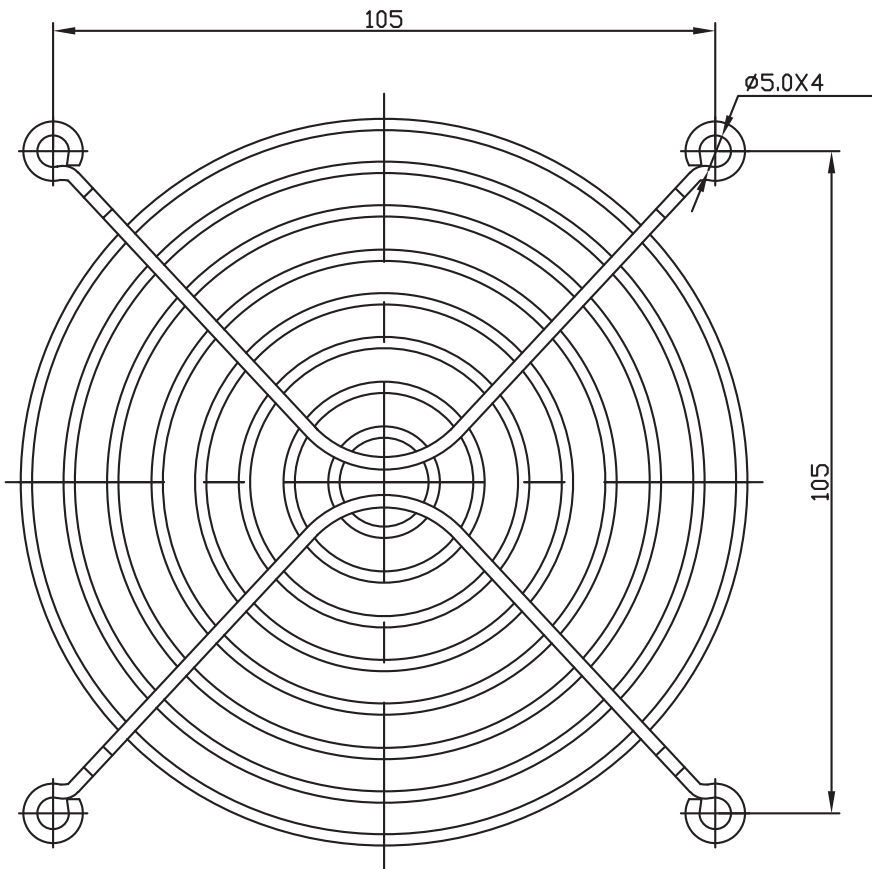

**MODEL:** FG120-105 | **DESCRIPTION:** FAN GUARD

**FEATURES**

- 105 mm pitch
- for use with 120 mm fan
- available with black oxide finish

**MECHANICAL DRAWING**

units: mm  
tolerance: ±1.0 mm  
unless otherwise noted

DESCRIPTION	MATERIAL	PLATING/COLOR
frame	steel wire	nickel chrome*

Notes: \*Add "B" to the end of the part number for black oxide finish.