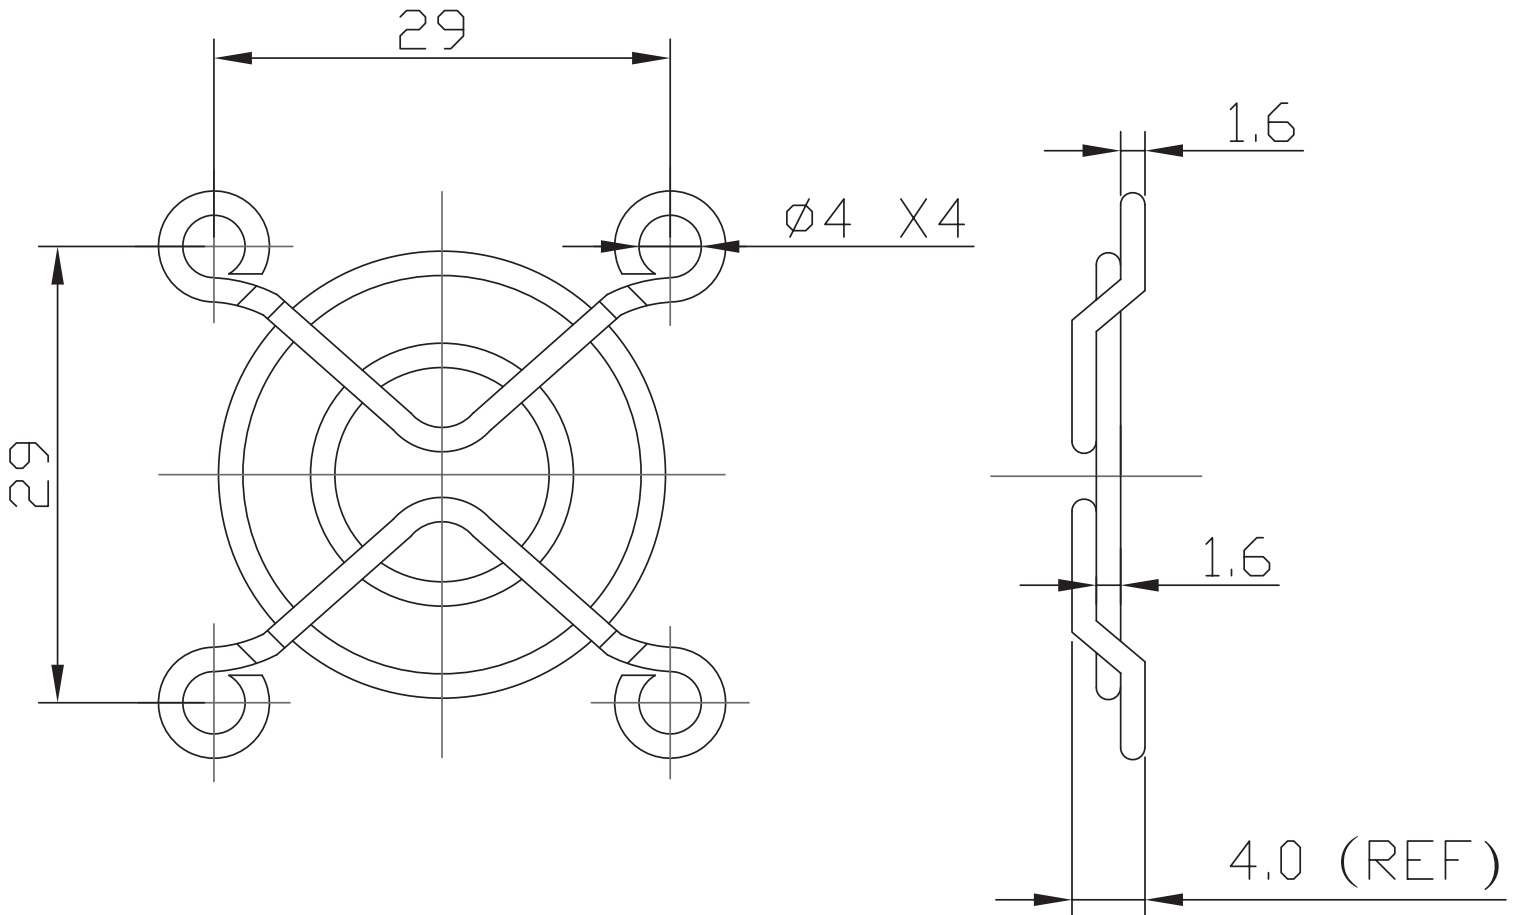

**MODEL:** FG35-29 | **DESCRIPTION:** FAN GUARD

**FEATURES**

- 29 mm pitch
- for use with 35 mm fan
- available with black oxide finish

**MECHANICAL DRAWING**

units: mm  
tolerance: ±1.0 mm  
unless otherwise noted

DESCRIPTION	MATERIAL	PLATING/COLOR
frame	steel wire	nickel chrome*

Notes: \*Add "B" to the end of the part number for black oxide finish.