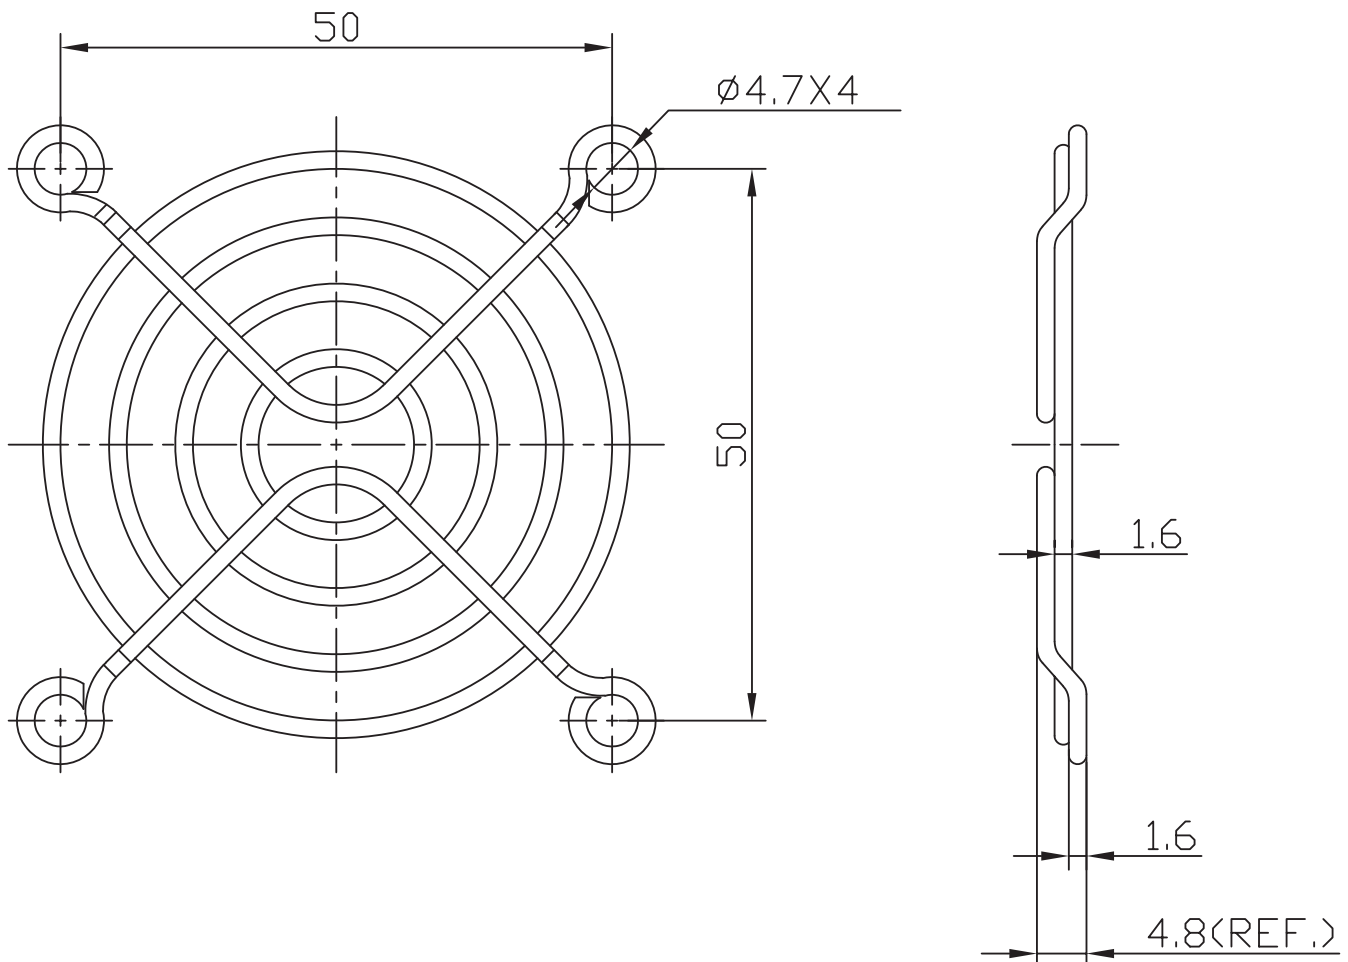

MECHANICAL DRAWING

units: mm
tolerance: ±1.0 mm
unless otherwise noted

DESCRIPTION	MATERIAL	PLATING/COLOR
frame	steel wire	nickel chrome*

Notes: *Add "B" to the end of the part number for black oxide finish.