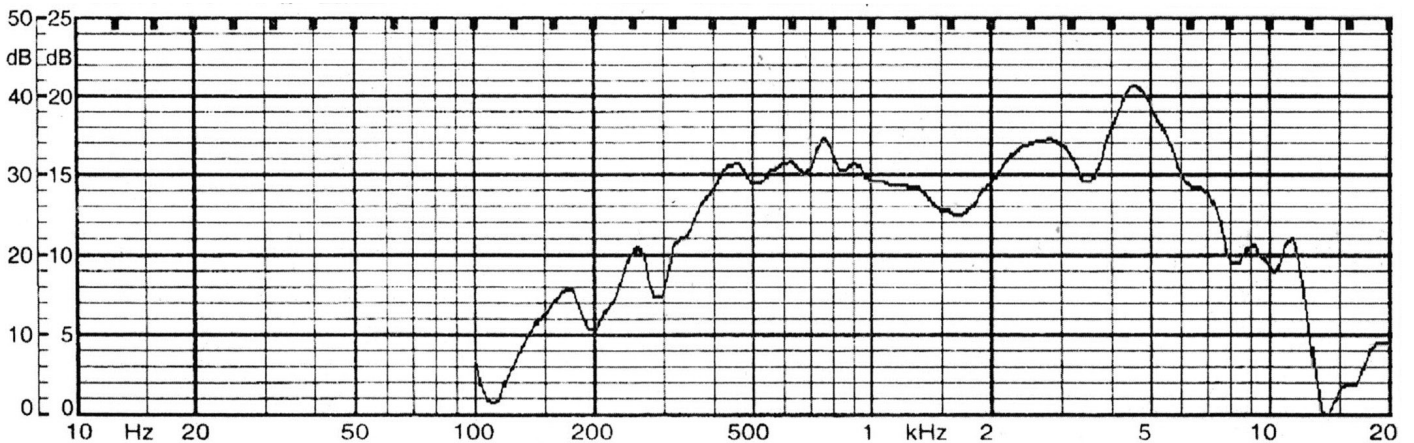

FREQUENCY RESPONSE CURVE

parameter	conditions/description
potentiometer range	50 dB
rectifier	RMS
lower limit frequency	20 Hz
zero level	60 dB