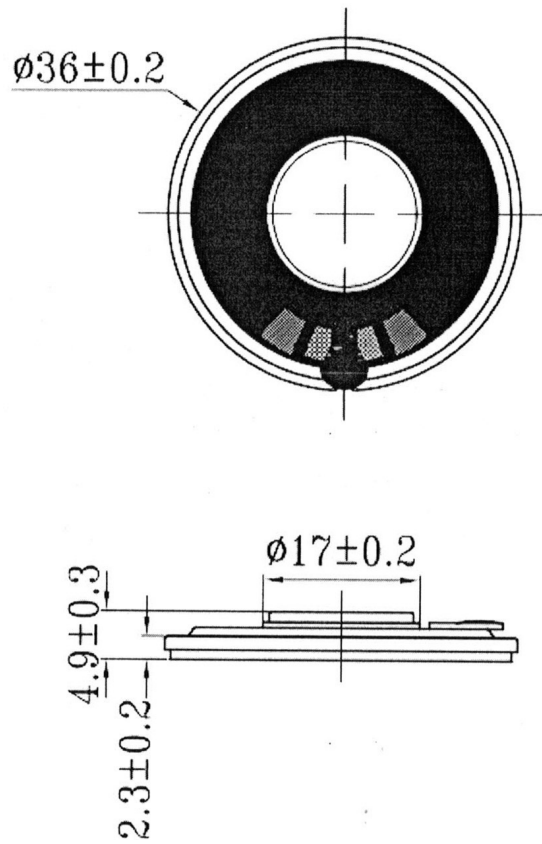

MECHANICAL DRAWING

units: mm