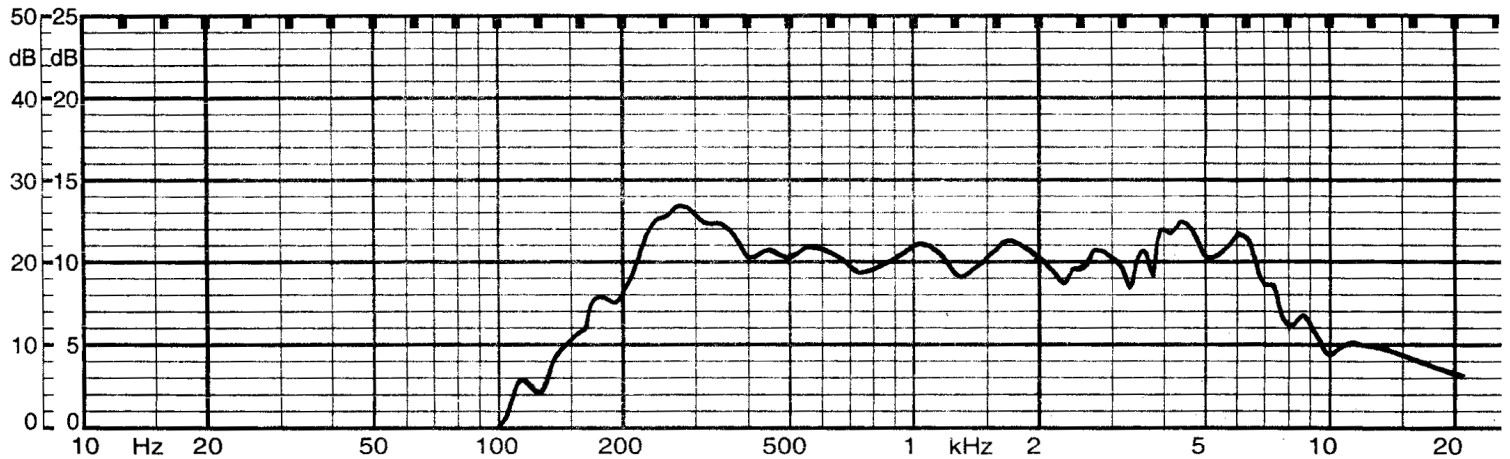

MODEL: GF0668TV | DESCRIPTION: SPEAKER

FEATURES

- 66 mm
- square frame
- 3 W
- 8 Ω
- paper cone

SPECIFICATIONS

parameter	conditions/description	min	typ	max	units
input power			3.0	5.0	W
impedance	at 0.8 kHz, 1.0 V	6.8	8	9.2	Ω
resonant frequency (Fo)	at 1.0 V	192	240	288	Hz
frequency response		Fo		20,000	Hz
sound pressure level	at 1.0 W, 50 cm, avg at 1.0, 1.4, 1.7, 2.0 kHz	89	92	95	dB
buzz, rattle, etc.	must be normal at sine wave		4.89		V
dimensions	66 x 66 x 36				mm
magnet	ferrite				
cone material	paper				
terminal	solder eyelets				
operating temperature		-25		70	$^{\circ}\text{C}$
hand soldering	for maximum 5 seconds	400	420	440	$^{\circ}\text{C}$
RoHS	yes				

MECHANICAL DRAWING

units: mm
tolerance: ±0.8 mm

FREQUENCY RESPONSE CURVE

parameter	conditions/description
potentiometer range	50 dB
rectifier	RMS
lower limit frequency	20 Hz
wr. speed	100 mm/sec
zero level	70 dB