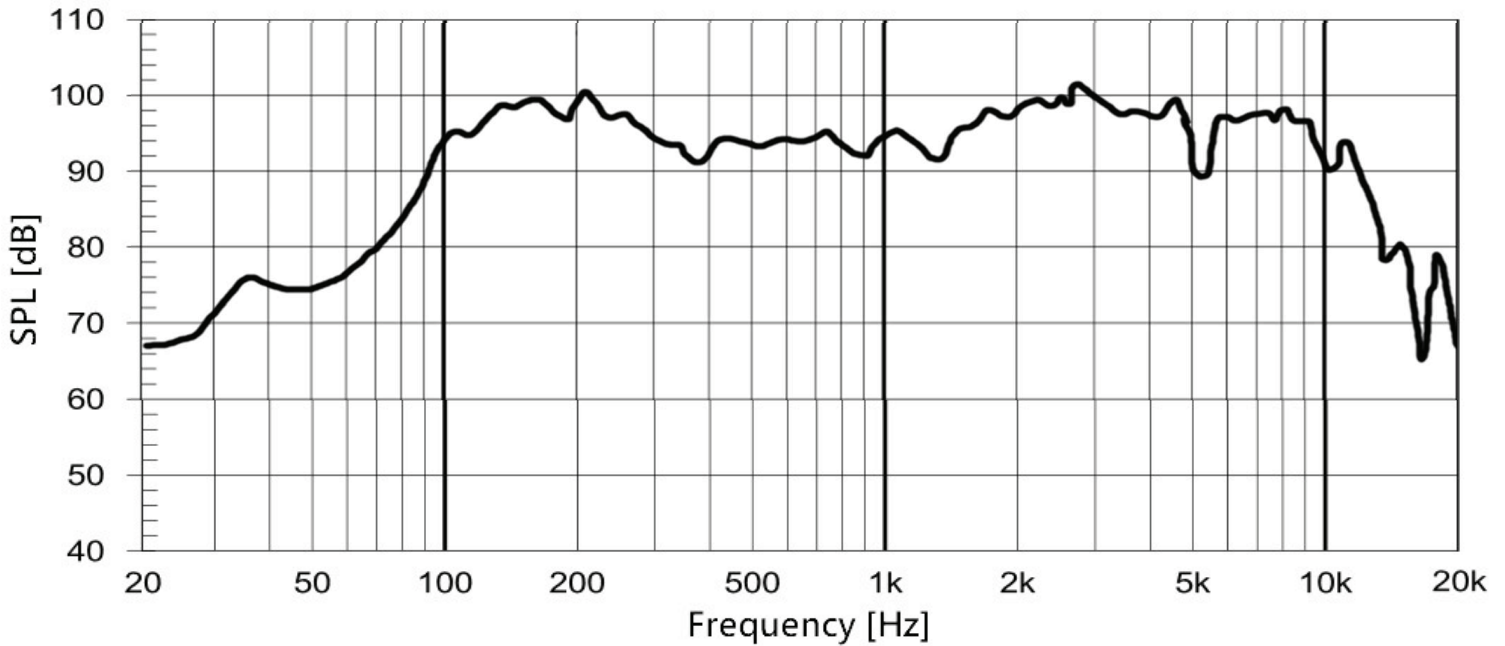

MODEL: GF1202B | DESCRIPTION: SPEAKER

FEATURES

- 119 mm square frame
- 8 Ω impedance
- 20 W
- ferrite magnet
- paper cone

SPECIFICATIONS

parameter	conditions/description	min	typ	max	units
input power			20	30	W
impedance		6.8	8	9.2	Ω
resonant frequency (Fo)		120	150	180	Hz
frequency response		Fo		12,000	Hz
sound pressure level	at 1.0 W, 50 cm, avg at 300, 400, 500, 600 Hz	90	93	96	dB
distortion	at 1.0 kHz, 1.0 W			10	%
buzz, rattle, etc.	must be normal at sine wave			10	V
dimensions	119 x 119 x 44				mm
magnet	ferrite				
cone material	paper				
terminal	solder eyelets				
weight			271		g
operating temperature		-25		60	$^{\circ}$ C
RoHS	yes				

MECHANICAL DRAWING

units: mm
tolerance: ±0.8 mm

FREQUENCY RESPONSE CURVE

parameter	conditions/description
potentiometer range	50 dB
rectifier	RMS
lower limit frequency	20 Hz
zero level	60 dB

REVISION HISTORY