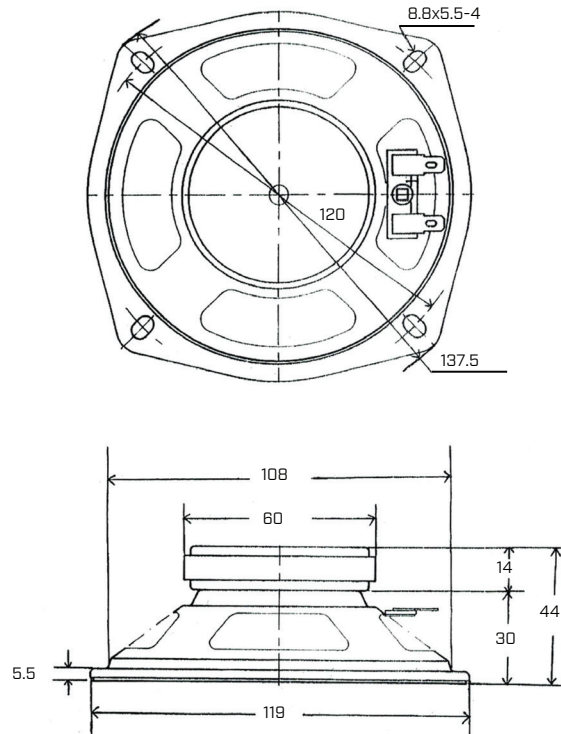

MODEL: GF1202B | DESCRIPTION: SPEAKER

FEATURES

- 119 mm square frame
- 8 Ω impedance
- 20 W
- ferrite magnet
- paper cone

SPECIFICATIONS

parameter	conditions/description	min	typ	max	units
input power			20	30	W
impedance		6.8	8	9.2	Ω
resonant frequency (Fo)		120	150	180	Hz
frequency response		Fo		12,000	Hz
sound pressure level	at 1.0 W, 50 cm, avg at 300, 400, 500, 600 Hz	90	93	96	dB
distortion	at 1.0 kHz, 1.0 W			10	%
buzz, rattle, etc.	must be normal at sine wave			10	V
dimensions	119 x 119 x 44				mm
magnet	ferrite				
cone material	paper				
terminal	solder eyelets				
weight			271		g
operating temperature		-25		60	$^{\circ}$ C
RoHS	yes				

MECHANICAL DRAWING

units: mm
tolerance: ±0.8 mm

FREQUENCY RESPONSE CURVE

parameter	conditions/description
potentiometer range	50 dB
rectifier	RMS
lower limit frequency	20 Hz
zero level	60 dB

REVISION HISTORY