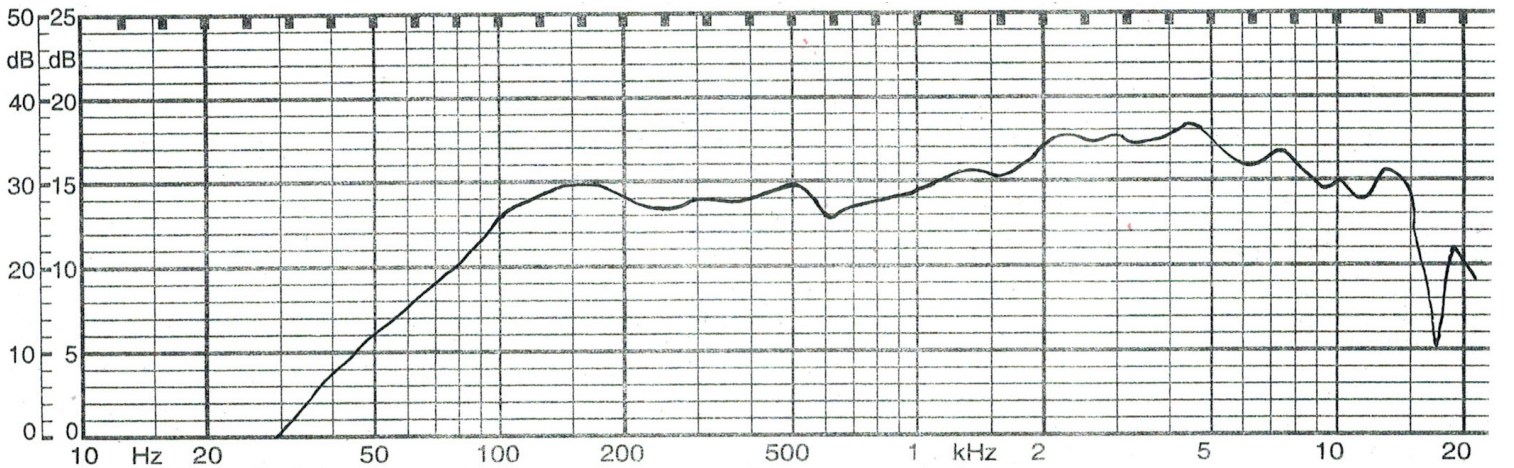

MODEL: GF1603B | DESCRIPTION: SPEAKER

FEATURES

- 165.5 mm
- square frame
- 8.0 W
- 8 Ω
- ferrite magnet
- paper cone

SPECIFICATIONS

parameter	conditions/description	min	typ	max	units
input power			10	20	W
impedance	at 0.3 kHz, 1.0 V	6.8	8	9.2	Ω
resonant frequency (Fo)	at 1.0 V	88	110	132	Hz
frequency response		Fo		16,000	Hz
sound pressure level	at 1.0 W, 50 cm, avg at 0.2, 0.3, 0.4, 0.5 kHz	94	97	100	dB
buzz, rattle, etc.	must be normal at sine wave			8.9	V
dimensions	\varnothing 165.5 x 56.5				mm
magnet	ferrite				
cone material	paper				
terminal	solder eyelets				
operating temperature		-25		70	$^{\circ}$ C
hand soldering	for maximum 5 seconds	400	420	440	$^{\circ}$ C
RoHS	yes				

MECHANICAL DRAWING

units: mm
tolerance: ±1.0 mm

FREQUENCY RESPONSE CURVE

parameter	conditions/description
potentiometer range	50 dB
rectifier	RMS
lower limit frequency	20 Hz
wr. speed	100 mm/sec
zero level	70 dB