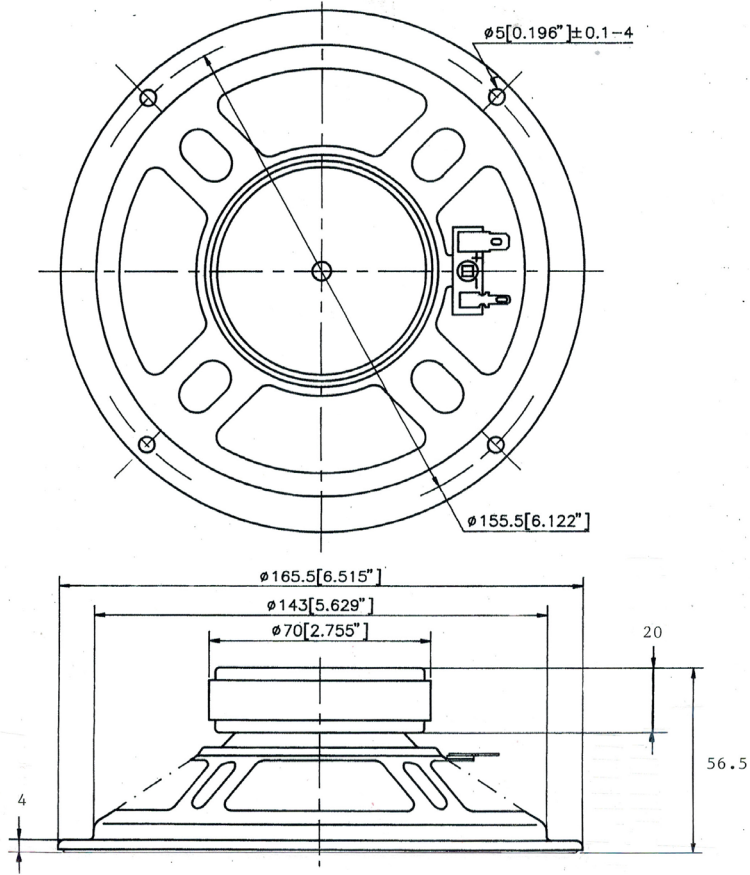

MODEL: GF1603B | DESCRIPTION: SPEAKER

FEATURES

- 165.5 mm
- square frame
- 8.0 W
- 8 Ω
- ferrite magnet
- paper cone

SPECIFICATIONS

parameter	conditions/description	min	typ	max	units
input power			10	20	W
impedance	at 0.3 kHz, 1.0 V	6.8	8	9.2	Ω
resonant frequency (Fo)	at 1.0 V	88	110	132	Hz
frequency response		Fo		16,000	Hz
sound pressure level	at 1.0 W, 50 cm, avg at 0.2, 0.3, 0.4, 0.5 kHz	94	97	100	dB
buzz, rattle, etc.	must be normal at sine wave			8.9	V
dimensions	\varnothing 165.5 x 56.5				mm
magnet	ferrite				
cone material	paper				
terminal	solder eyelets				
operating temperature		-25		70	$^{\circ}$ C
hand soldering	for maximum 5 seconds	400	420	440	$^{\circ}$ C
RoHS	yes				

MECHANICAL DRAWING

units: mm
tolerance: ±1.0 mm

FREQUENCY RESPONSE CURVE

parameter	conditions/description
potentiometer range	50 dB
rectifier	RMS
lower limit frequency	20 Hz
wr. speed	100 mm/sec
zero level	70 dB