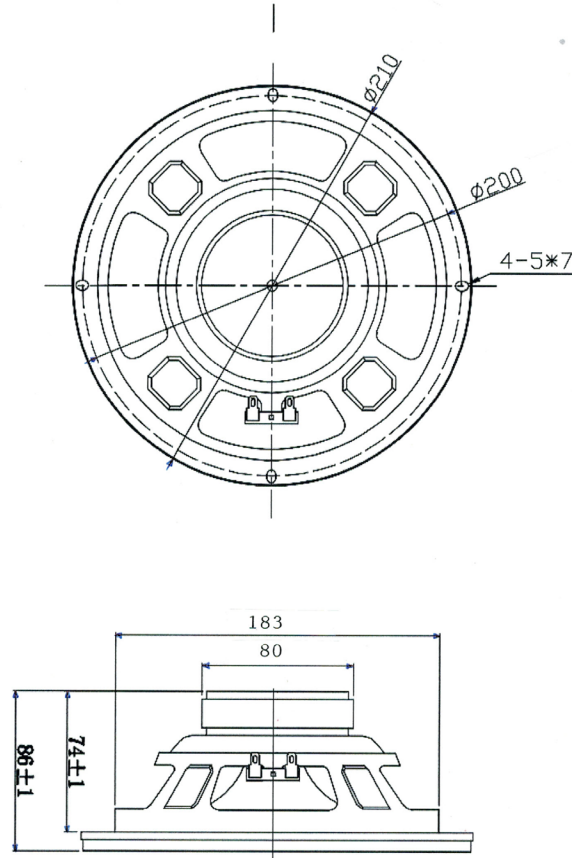

MODEL: GF2002 | DESCRIPTION: SPEAKER

FEATURES

- 210 mm
- round frame
- 20.0 W
- 8 Ω
- ferrite magnet
- paper cone

SPECIFICATIONS

parameter	conditions/description	min	typ	max	units
input power			10	30	W
impedance	at 0.8 kHz, 1.0 V	6.8	8	9.2	Ω
resonant frequency (Fo)	at 1.0 V	52	65	78	Hz
frequency response		Fo		10,000	Hz
sound pressure level	at 1.0 W, 50 cm, avg at 0.5, 0.6, 0.8, 1.0 kHz	87	90	93	dB
buzz, rattle, etc.	must be normal at sine wave			10	V
dimensions	\varnothing 210 x 86				mm
magnet	ferrite				
cone material	paper				
terminal	solder eyelets				
operating temperature		-25		70	$^{\circ}$ C
hand soldering	for maximum 5 seconds	400	420	440	$^{\circ}$ C
RoHS	yes				

MECHANICAL DRAWING

units: mm
tolerance: ±0.8 mm

FREQUENCY RESPONSE CURVE

parameter	conditions/description
potentiometer range	50 dB
rectifier	RMS
lower limit frequency	20 Hz
zero level	60 dB

REVISION HISTORY