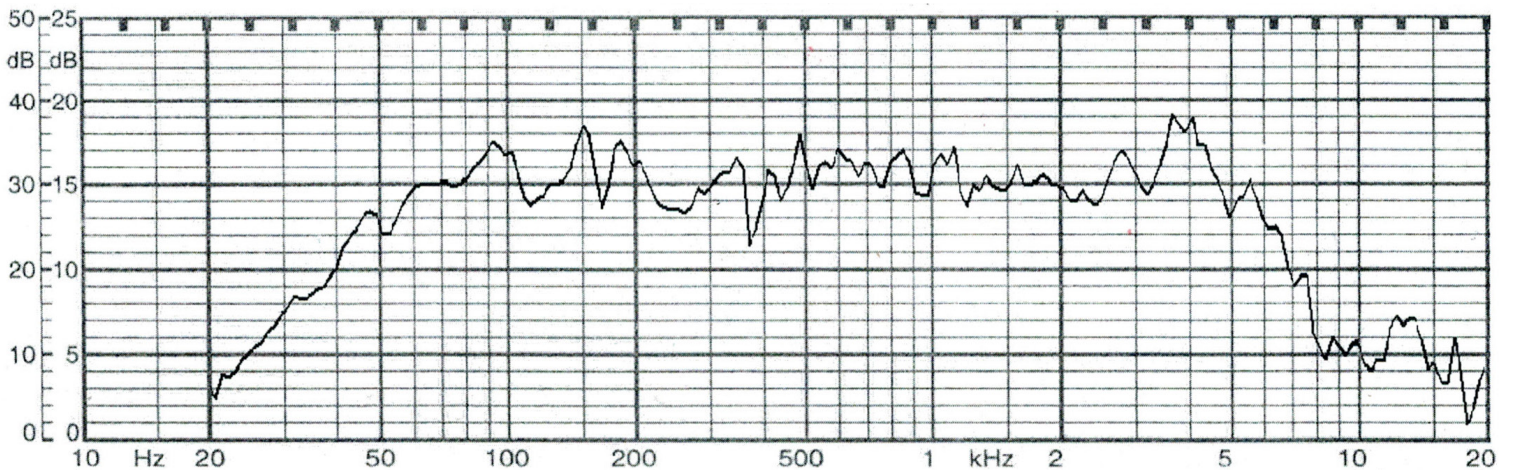

MODEL: GF2002 | DESCRIPTION: SPEAKER

FEATURES

- 210 mm
- round frame
- 20.0 W
- 8 Ω
- ferrite magnet
- paper cone

SPECIFICATIONS

parameter	conditions/description	min	typ	max	units
input power			10	30	W
impedance	at 0.8 kHz, 1.0 V	6.8	8	9.2	Ω
resonant frequency (Fo)	at 1.0 V	52	65	78	Hz
frequency response		Fo		10,000	Hz
sound pressure level	at 1.0 W, 50 cm, avg at 0.5, 0.6, 0.8, 1.0 kHz	87	90	93	dB
buzz, rattle, etc.	must be normal at sine wave			10	V
dimensions	\varnothing 210 x 86				mm
magnet	ferrite				
cone material	paper				
terminal	solder eyelets				
operating temperature		-25		70	$^{\circ}$ C
hand soldering	for maximum 5 seconds	400	420	440	$^{\circ}$ C
RoHS	yes				

MECHANICAL DRAWING

units: mm
tolerance: ±0.8 mm

FREQUENCY RESPONSE CURVE

parameter	conditions/description
potentiometer range	50 dB
rectifier	RMS
lower limit frequency	20 Hz
zero level	60 dB

REVISION HISTORY